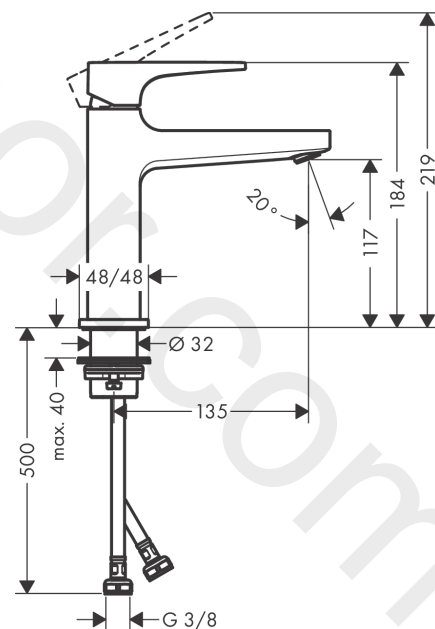

Scale drawing