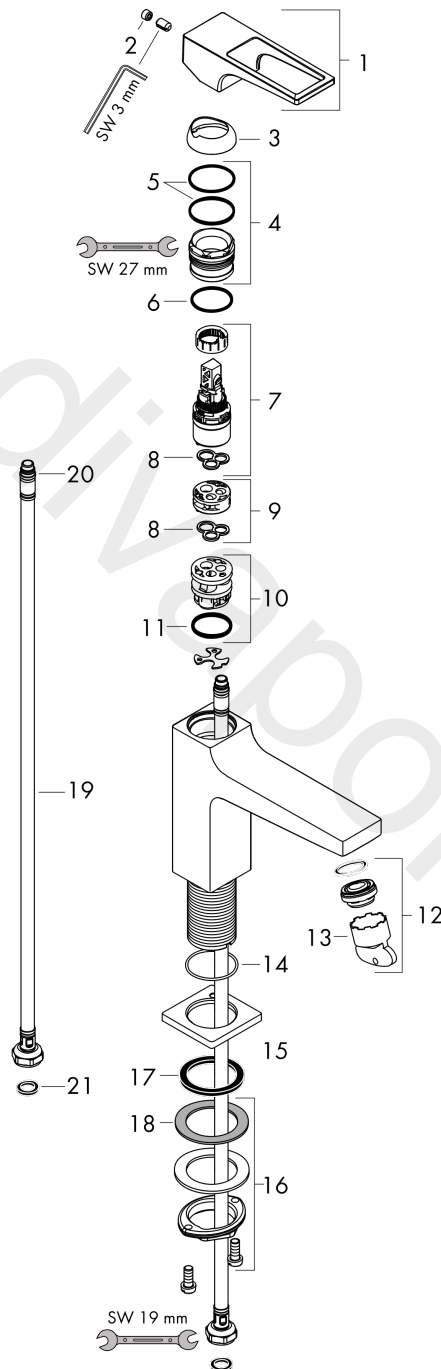

Metropol

Single lever basin mixer 110 with loop handle and push-open waste set

Finish: **Chrome** Article Number: **74507000**

Description

product features

- consists of: single lever basin mixer, waste set
- ComfortZone 110
- projection: 135 mm
- spout height: 117 mm
- handle variant: lever handle
- spray type: normal spray
- maximum flow rate at 3 bar: 5 l/min
- ceramic cartridge
- temperature limitation adjustable
- suitable for continuous flow water heaters
- push-open waste set G 1¼
- material waste set: metal
- connection type: G ¾ connections
- connection dimension: DN15
- EU taxonomy: max. 6 l/min - Substantial Contribution (SC) possible
- WRAS 2304007
- WRAS 2304007 - Approval letter 2304007

Exploded Drawing

Year of production: >01/17

Metropol**Single lever basin mixer 110 with loop handle and push-open waste set**Finish: **Chrome** Article Number: **74507000****Spare part list**

Year of production: >01/17

Pos.	Description	Article Number	Price	PU
1	handle	93009000	£ 79,00	1
2	screw cover	95704000	£ 3,30	1
3	flange	92625000	£ 35,00	1
4	nut	92689000	£ 25,00	1
5	O-ring 27x1,5	92527000	£ 13,30	1
6	O-ring 25x1,5	98146000	£ 3,30	1
7	cartridge, assy	97685000	£ 64,00	1
8	seal	98865000	£ 35,00	1
9	adapter for cartridge	92628000	£ 20,50	1
10	adapter for cartridge	98866000	£ 35,00	1
11	O-ring 23x2	98398000	£ 3,30	1
12	aerator M24x1 (5 l/min)	92996000	£ 35,00	1
13	service tool	95661000	£ 6,10	1
14	O-ring 32x1,5	92936000	£ 3,30	1
15	escutcheon	93048000	£ 43,00	1
16	fixing set (Ø 32)	13961000	£ 25,00	1
17	flat seal	98749000	£ 6,10	1
18	lever collar	97548000	£ 3,30	1
19	connection hose 600 mm M8x0,75 G3/8	96556000	£ 25,00	1
20	O-ring 6,6x1,6	93019000	£ 3,30	1
21	sealing set	95581000	£ 6,10	1
a	push-open waste set	50100000	£ 78,00	1
b	fixation extension 35 mm	13898000	£ 79,00	1