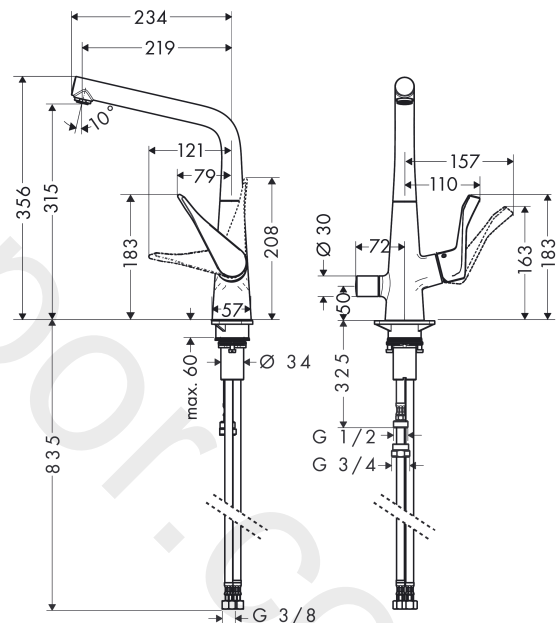

#### product features

- ComfortZone 320
- swivel range adjustable in 3 steps 110°, 150° or 360°
- laminar spray
- with integrated shut-off valve
- connection dimension: DN15
- maximum flow rate at 3 bar: 13 l/min
- ceramic cartridge
- connection type: G 3/8 connections
- temperature limitation adjustable
- suitable for continuous flow water heaters
- significantly reduced splashing by soft start of the water flow

### Scale drawing

Year of production: &gt;08/20

Pos.	Description	Article Number	Price	PU
1	spout cpl.	98454000	£ 370,00	1
2	aerator laminar M24x1 (15 l/min)	92517000	£ 20,50	1
3	screw cover	95181000	£ 3,30	1
4	set of locating rings (110° / 150°)	98486000	£ 16,10	1
5	sealing set	92646000	£ 20,50	1
6	O-Ring 14x2,5	98189000	£ 3,30	1
7	O-ring 11x3	92481000	£ 3,30	1
8	screw	97662000	£ 9,00	1
9	axialring	97558000	£ 3,30	1
10	handle	98455000	£ 64,00	1
11	screw cover	96338000	£ 3,30	1
12	flange	95498000	£ 9,00	1
13	nut	97209000	£ 16,10	1
14	O-Ring 32x2	98193000	£ 3,30	1
15	cartridge, assy	92730000	£ 35,00	1
16	locking screw for handle	95140000	£ 6,10	1
17	seal	95008000	£ 9,00	1
18	shut off unit right closing	98817000	£ 35,00	1
19	handle	95629000	£ 43,00	1
20	handle fixing set	98932000	£ 16,10	1
21	seal	92582000	£ 3,30	1
22	support	97523000	£ 6,10	1
23	fixing set (Ø 34)	95049000	£ 16,10	1
24	lever collar	97548000	£ 3,30	1
25	connection hose 900 mm M8x0,75 G3/8	98758000	£ 35,00	1
26	O-ring 7x1,5	98422000	£ 3,30	1
27	flat seal	97674000	£ 3,30	1
28	reduction coupling	92844000	£ 16,10	1