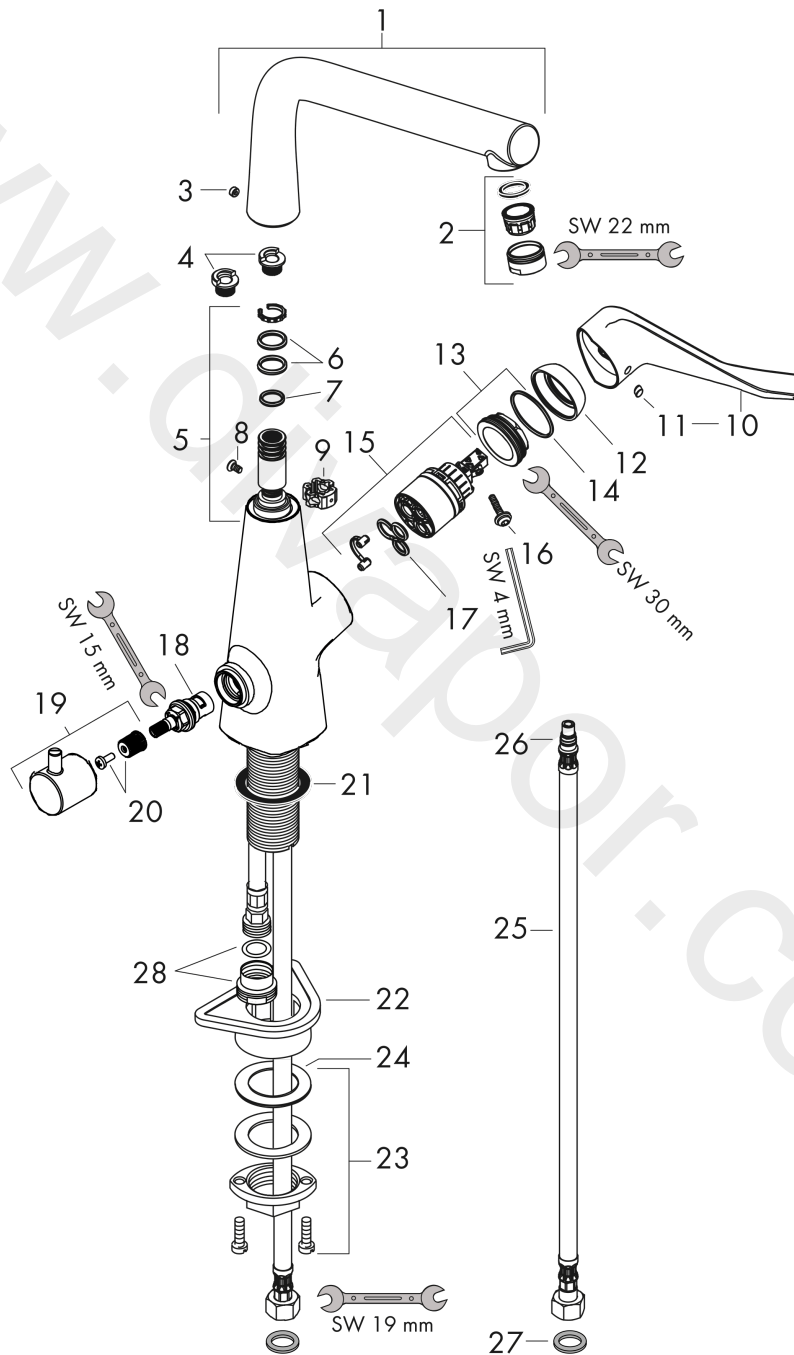

#### product features

- ComfortZone 320
- swivel range adjustable in 3 steps 110°, 150° or 360°
- laminar spray
- with integrated shut-off valve
- connection dimension: DN15
- maximum flow rate at 3 bar: 13 l/min
- ceramic cartridge
- connection type: G 3/8 connections
- temperature limitation adjustable
- suitable for continuous flow water heaters
- significantly reduced splashing by soft start of the water flow

### Scale drawing

### Flowchart

**Metris M71**

Single lever kitchen mixer 320, device shut-off valve, 1jet, DZR

Finish: **Chrome** Article Number: **73899000**

**Exploded Drawing**

Year of production: >08/20

**Metris M71****Single lever kitchen mixer 320, device shut-off valve, 1jet, DZR**Finish: **Chrome** Article Number: **73899000****Spare part list**

Year of production: &gt;08/20

Pos.	Description	Article Number	Price	PU
1	spout cpl.	98454000	£ 370,00	1
2	aerator laminar M24x1 (15 l/min)	92517000	£ 20,50	1
3	screw cover	95181000	£ 3,30	1
4	set of locating rings (110° / 150°)	98486000	£ 16,10	1
5	sealing set	92646000	£ 20,50	1
6	O-Ring 14x2,5	98189000	£ 3,30	1
7	O-ring 11x3	92481000	£ 3,30	1
8	screw	97662000	£ 9,00	1
9	axialring	97558000	£ 3,30	1
10	handle	98455000	£ 64,00	1
11	screw cover	96338000	£ 3,30	1
12	flange	95498000	£ 9,00	1
13	nut	97209000	£ 16,10	1
14	O-Ring 32x2	98193000	£ 3,30	1
15	cartridge, assy	92730000	£ 35,00	1
16	locking screw for handle	95140000	£ 6,10	1
17	seal	95008000	£ 9,00	1
18	shut off unit right closing	98817000	£ 35,00	1
19	handle	95629000	£ 43,00	1
20	handle fixing set	98932000	£ 16,10	1
21	seal	92582000	£ 3,30	1
22	support	97523000	£ 6,10	1
23	fixing set (Ø 34)	95049000	£ 16,10	1
24	lever collar	97548000	£ 3,30	1
25	connection hose 900 mm M8x0,75 G3/8	98758000	£ 35,00	1
26	O-ring 7x1,5	98422000	£ 3,30	1
27	flat seal	97674000	£ 3,30	1
28	reduction coupling	92844000	£ 16,10	1