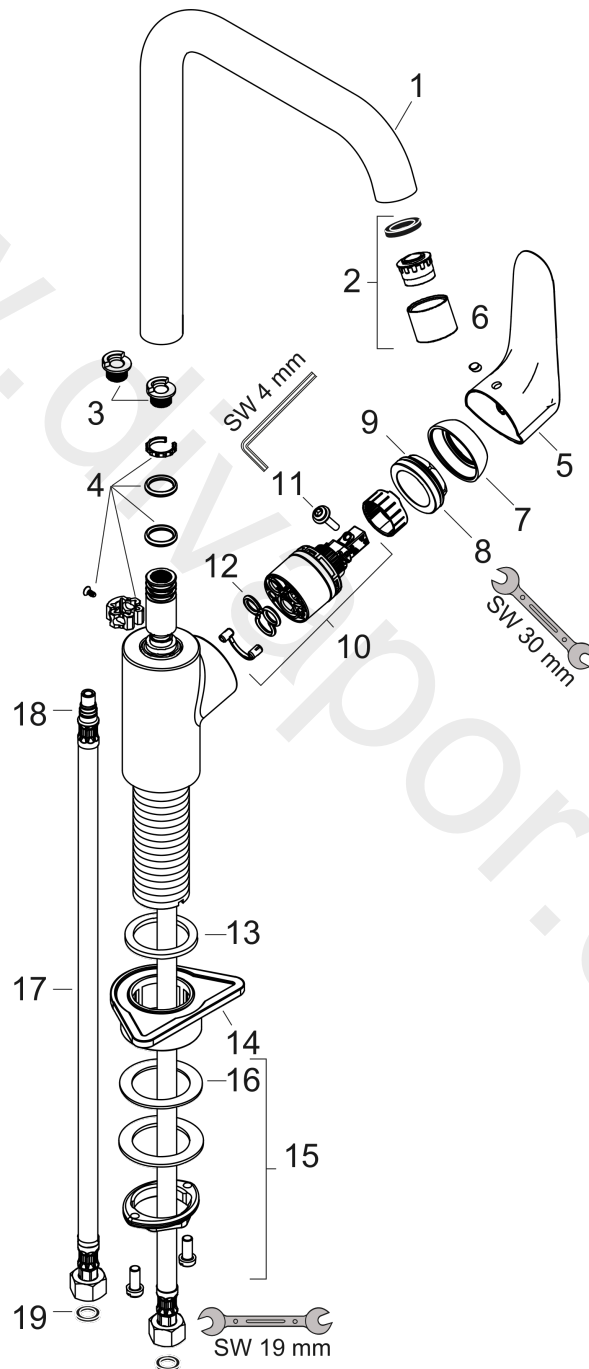

**Focus M41**

**Single lever kitchen mixer 260, 1jet**

Surfaces: Article Number: **73882000**

**Exploded Drawing**

Year of production: **04/17 - 12/20**

**Focus M41****Single lever kitchen mixer 260, 1jet**Surfaces: Article Number: **73882000****Spare part list**Year of production: **04/17 - 12/20**

Pos.	Description	Article Number	Price	PU
1	spout cpl.	95822000	£ 173,00	1
2	aerator M22x1 (15 l/min)	95824000	£ 20,50	1
3	set of locating rings (110° / 150°)	98486000	£ 16,10	1
4	sealing set	92646000	£ 20,50	1
5	handle	98532000	£ 35,00	1
6	screw cover	96338000	£ 3,30	1
7	flange	95498000	£ 9,00	1
8	nut	97209000	£ 16,10	1
9	O-Ring 32x2	98193000	£ 3,30	1
10	cartridge, assy	92730000	£ 35,00	1
11	locking screw for handle	95140000	£ 6,10	1
12	seal	95008000	£ 9,00	1
13	flat seal	98749000	£ 6,10	1
14	support	97523000	£ 6,10	1
15	fixing set (Ø 34)	95049000	£ 16,10	1
16	lever collar	97548000	£ 3,30	1
17	connection hose 900 mm M8x0,75 G3/8	98758000	£ 35,00	1
18	O-ring 7x1,5	98422000	£ 3,30	1
19	sealing set	95581000	£ 6,10	1