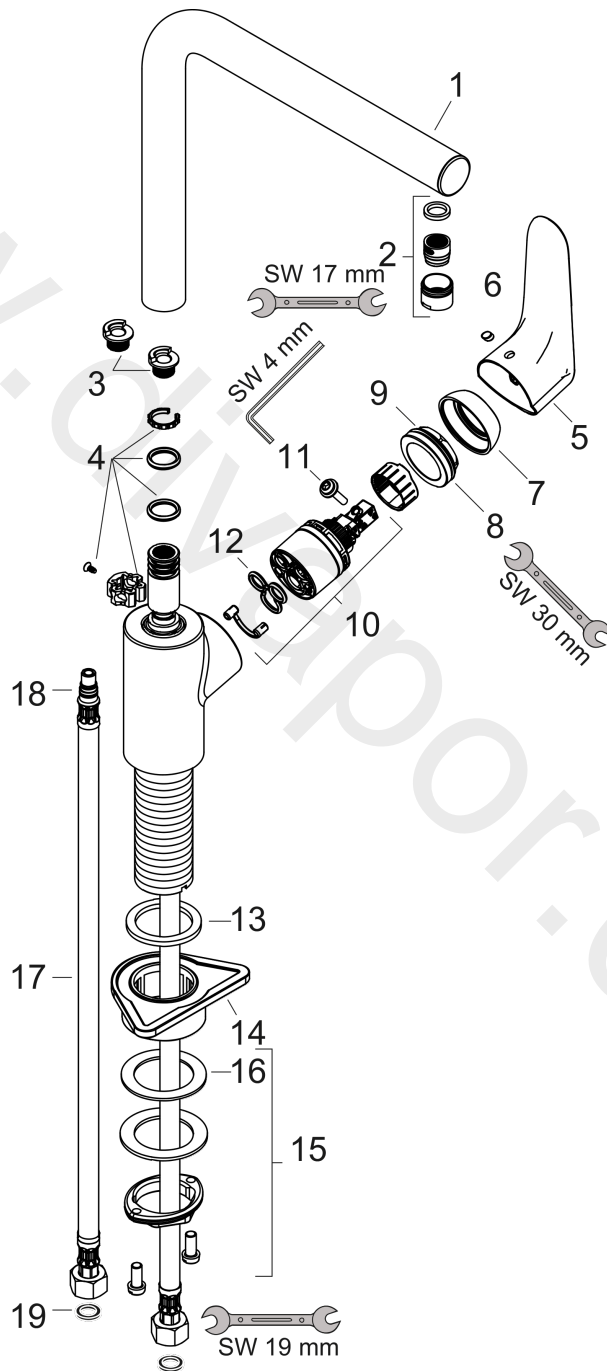

Focus M41

Single lever kitchen mixer 280, 1jet

Surfaces: Article Number: **73881000**

Exploded Drawing

Year of production: **04/17 - 12/20**

Focus M41**Single lever kitchen mixer 280, 1jet**Surfaces: Article Number: **73881000****Spare part list**Year of production: **04/17 - 12/20**

Pos.	Description	Article Number	Price	PU
1	spout cpl.	98489000	£ 110,00	1
2	aerator M18x1 (15 l/min)	98490000	£ 20,50	1
3	set of locating rings (110° / 150°)	98486000	£ 16,10	1
4	sealing set	92646000	£ 20,50	1
5	handle	98460000	£ 64,00	1
6	screw cover	96338000	£ 3,30	1
7	flange	95498000	£ 9,00	1
8	nut	97209000	£ 16,10	1
9	O-Ring 32x2	98193000	£ 3,30	1
10	cartridge, assy	92730000	£ 35,00	1
11	locking screw for handle	95140000	£ 6,10	1
12	seal	95008000	£ 9,00	1
13	flat seal	98749000	£ 6,10	1
14	support	97523000	£ 6,10	1
15	fixing set (Ø 34)	95049000	£ 16,10	1
16	lever collar	97548000	£ 3,30	1
17	connection hose 900 mm M8x0,75 G3/8	98758000	£ 35,00	1
18	O-ring 7x1,5	98422000	£ 3,30	1
19	sealing set	95581000	£ 6,10	1