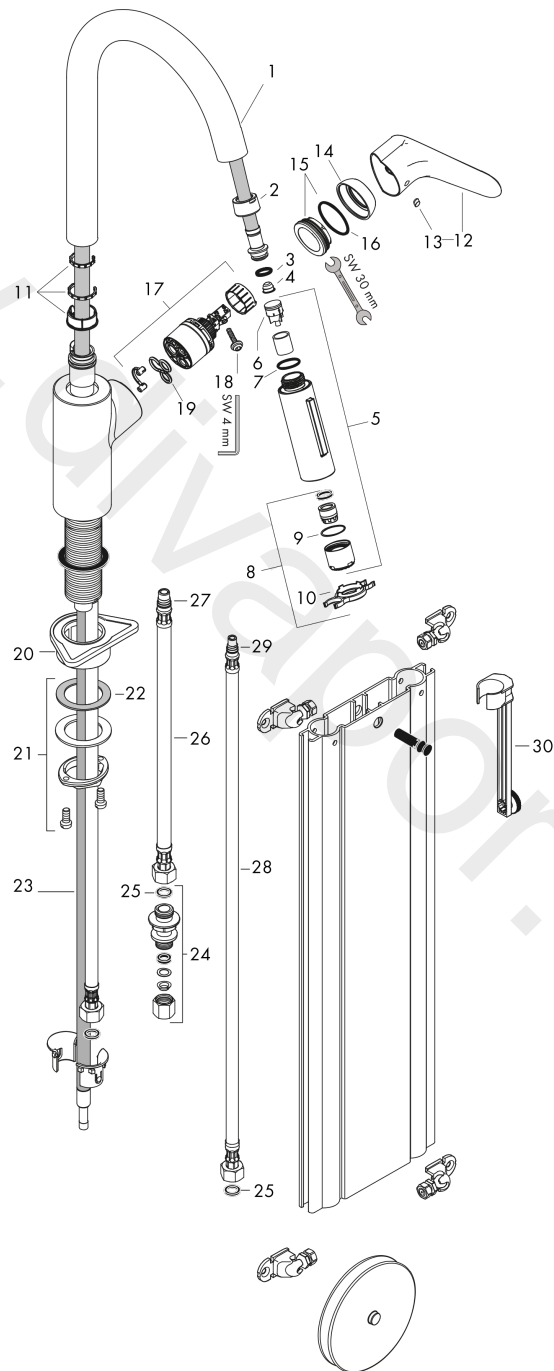

### Scale drawing

**Focus M41**

**Single lever kitchen mixer 240, pull-out spray, 2jet, sBox**

Finish: **Stainless Steel Finish** Article Number: **73880800**

**Flowchart**

www.divapor.com

**Focus M41**  
**Single lever kitchen mixer 240, pull-out spray, 2jet, sBox**  
 Finish: **Stainless Steel Finish** Article Number: **73880800**

**Exploded Drawing**

Year of production: >04/17

### Spare part list

Year of production: >04/17

Pos.	Description	Article Number	Price	PU
1	spout cpl.	95562800	£ 173,00	1
2	nut	92755000	£ 20,50	1
3	O-ring 11x2	98127000	£ 3,30	1
4	filter	97735000	£ 3,30	1
5	handspray	98459800	£ 173,00	1
6	non return valve	96737000	£ 35,00	1
7	O-ring 18x1,5	98231000	£ 3,30	1
8	aerator laminar M22x1 (15 l/min)	95909000	£ 51,00	1
9	O-ring 20x1	98140000	£ 3,30	1
10	service tool	95910000	£ 9,00	1
11	set of lever collars	98365000	£ 9,00	1
12	handle	98460800	£ 96,00	1
13	screw cover	96338000	£ 3,30	1
14	flange	95498800	£ 25,00	1
15	nut	97209000	£ 16,10	1
16	O-Ring 32x2	98193000	£ 3,30	1
17	cartridge, assy	92730000	£ 35,00	1
18	locking screw for handle	95140000	£ 6,10	1
19	seal	95008000	£ 9,00	1
20	support	97523000	£ 6,10	1
21	fixing set (Ø 34)	95049000	£ 16,10	1
22	lever collar	97548000	£ 3,30	1
23	hose	93191000	£ 96,00	1
24	squeezing connection	96099000	£ 9,00	1
25	sealing set	95581000	£ 6,10	1
26	connection hose 450 mm M10x1 G3/8	96507000	£ 43,00	1
27	O-ring 8x1,75	97827000	£ 3,30	1
28	connection hose 900 mm M8x0,75 G3/8	96316000	£ 43,00	1
29	O-ring 7x1,5	98422000	£ 3,30	1
30	extension set	43333000	-	1