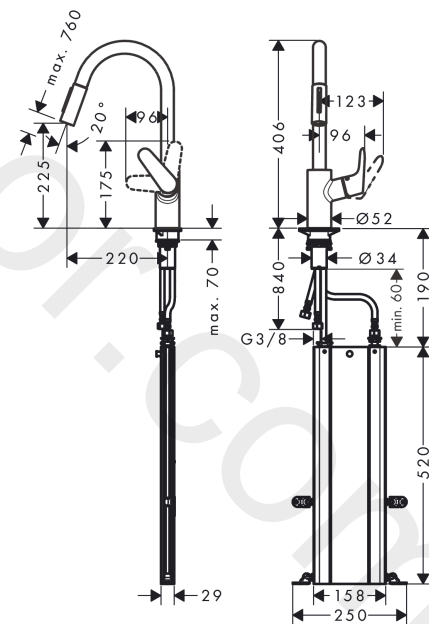

Scale drawing