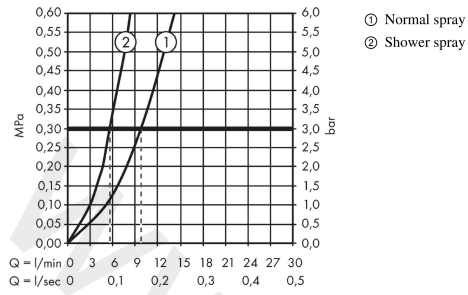

### Scale drawing

**Focus M41**

**Single lever kitchen mixer 240, pull-out spray, 2jet, sBox**

Finish: **Stainless Steel Finish** Article Number: **73880800**

**Flowchart**

www.divapor.com

**Focus M41**  
**Single lever kitchen mixer 240, pull-out spray, 2jet, sBox**  
 Finish: **Stainless Steel Finish** Article Number: **73880800**