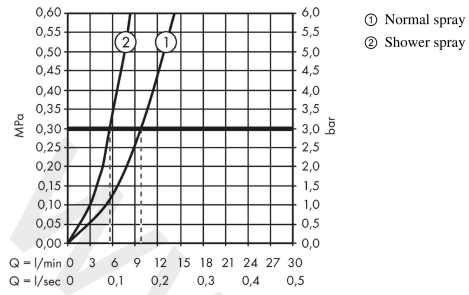

Focus M41

Single lever kitchen mixer 240, pull-out spray, 2jet, sBox

Finish: **Chrome** Article Number: **73880000**

Flowchart

www.divapor.com