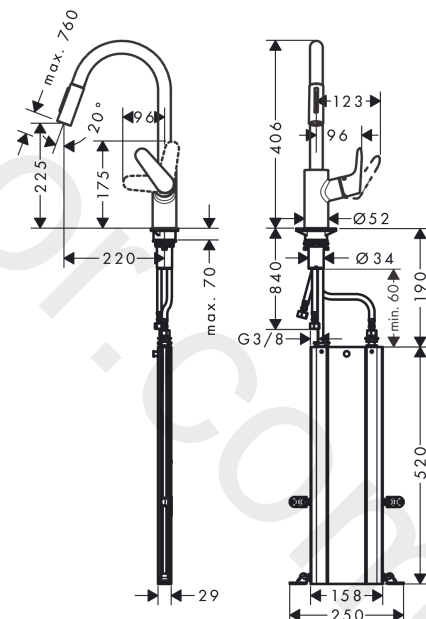

Scale drawing