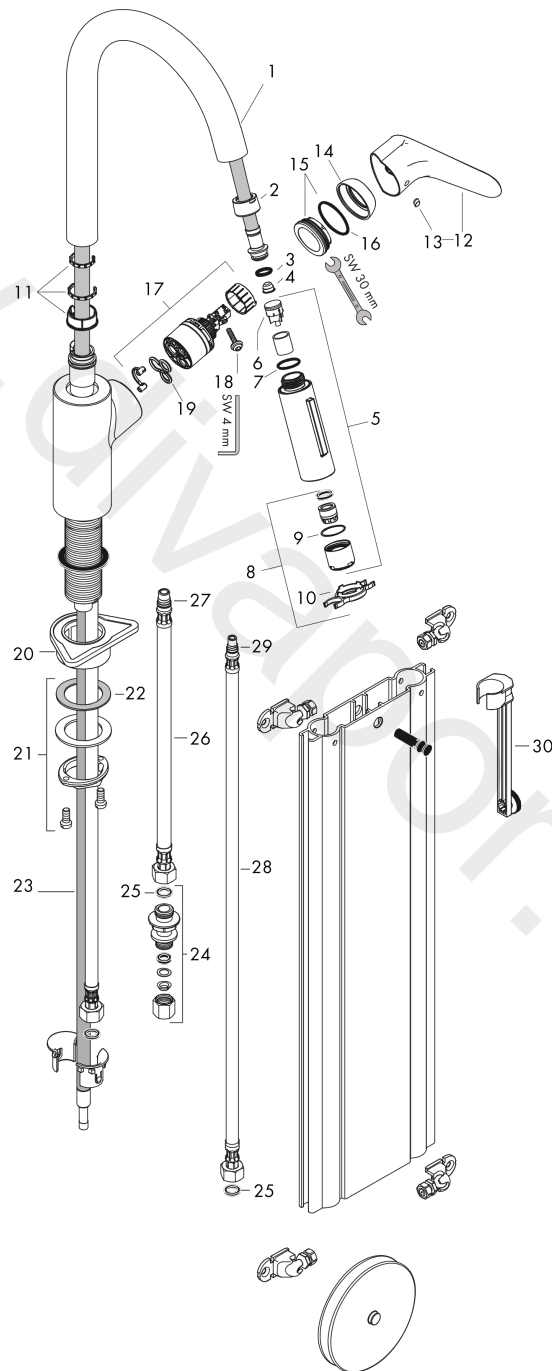

Exploded Drawing

Year of production: >04/17

Focus M41

Single lever kitchen mixer 240, pull-out spray, 2jet, sBox

Finish: **Chrome** Article Number: **73880000**

Spare part list

Year of production: >04/17

Pos.	Description	Article Number	Price	PU
1	spout cpl.	95562000	£ 137,00	1
2	nut	92755000	£ 20,50	1
3	O-ring 11x2	98127000	£ 3,30	1
4	filter	97735000	£ 3,30	1
5	handspray	98459000	£ 110,00	1
6	non return valve	96737000	£ 35,00	1
7	O-ring 18x1,5	98231000	£ 3,30	1
8	aerator laminar M22x1 (15 l/min)	95909000	£ 51,00	1
9	O-ring 20x1	98140000	£ 3,30	1
10	service tool	95910000	£ 9,00	1
11	set of lever collars	98365000	£ 9,00	1
12	handle	98460000	£ 64,00	1
13	screw cover	96338000	£ 3,30	1
14	flange	95498000	£ 9,00	1
15	nut	97209000	£ 16,10	1
16	O-Ring 32x2	98193000	£ 3,30	1
17	cartridge, assy	92730000	£ 35,00	1
18	locking screw for handle	95140000	£ 6,10	1
19	seal	95008000	£ 9,00	1
20	support	97523000	£ 6,10	1
21	fixing set (Ø 34)	95049000	£ 16,10	1
22	lever collar	97548000	£ 3,30	1
23	hose	93191000	£ 96,00	1
24	squeezing connection	96099000	£ 9,00	1
25	sealing set	95581000	£ 6,10	1
26	connection hose 450 mm M10x1 G3/8	96507000	£ 43,00	1
27	O-ring 8x1,75	97827000	£ 3,30	1
28	connection hose 900 mm M8x0,75 G3/8	96316000	£ 43,00	1
29	O-ring 7x1,5	98422000	£ 3,30	1
30	extension set	43333000	-	1