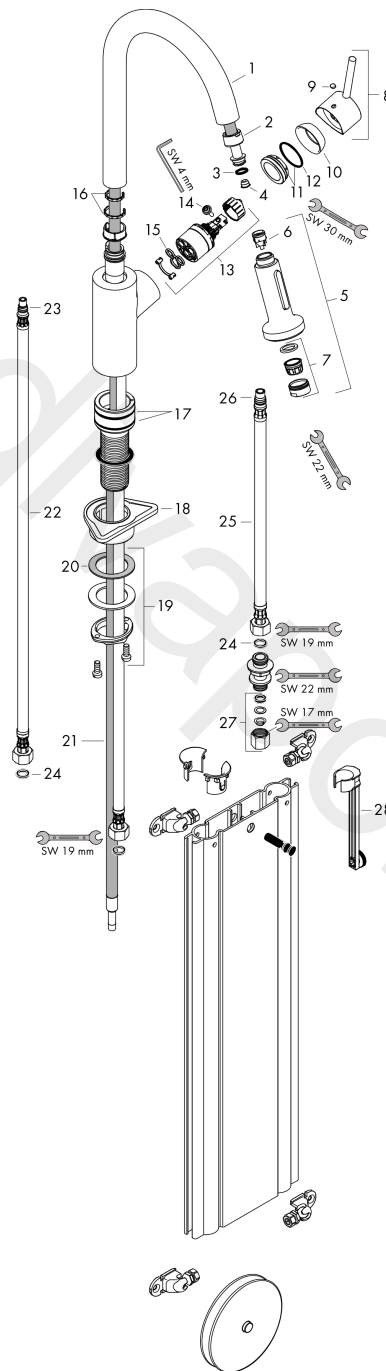

Talis M52
Single lever kitchen mixer 220, Eco, pull-out spray, 2jet, sBox
 Surfaces: Article Number: **73879000**

Exploded Drawing

Year of production: **10/19 - 06/22**

Talis M52

Single lever kitchen mixer 220, Eco, pull-out spray, 2jet, sBox

Surfaces: Article Number: 73879000

Spare part list

Year of production: 10/19 - 06/22

Pos.	Description	Article Number	Price	PU
1	spout cpl.	95562000	£ 137,00	1
2	nut	92755000	£ 20,50	1
3	filter	97735000	£ 3,30	1
4	O-ring 11x2	98127000	£ 3,30	1
5	handspray	93490000	£ 51,00	1
6	flow limiter / non return valve	95376000	£ 25,00	1
7	aerator M24x1 (25 l/min)	13956000	£ 9,00	1
8	handle	95560000	£ 64,00	1
9	screw cover	96338000	£ 3,30	1
10	flange	95498000	£ 9,00	1
11	nut	97209000	£ 16,10	1
12	O-Ring 32x2	98193000	£ 3,30	1
13	cartridge, assy	95646001	£ 96,00	1
14	locking screw for handle	95140000	£ 6,10	1
15	seal	95008000	£ 9,00	1
16	set of lever collars	98365000	£ 9,00	1
17	support	97523000	£ 6,10	1
18	fixing set (Ø 34)	95049000	£ 16,10	1
19	lever collar	97548000	£ 3,30	1
20	hose	93191000	£ 96,00	1
21	connection hose 900 mm M8x0,75 G3/8	96316000	£ 43,00	1
22	O-ring 7x1,5	98422000	£ 3,30	1
23	sealing set	95581000	£ 6,10	1
24	connection hose 450 mm M10x1 G3/8	96507000	£ 43,00	1
25	O-ring 8x1,75	97827000	£ 3,30	1
26	squeezing connection	96099000	£ 9,00	1
27	extension set	43333000	-	1
a	set of adapters	93395000	£ 25,00	1