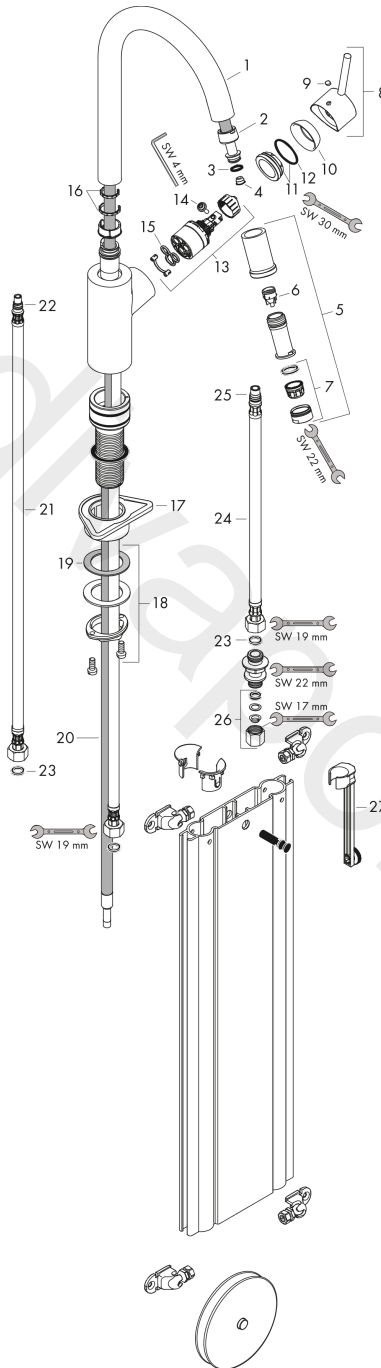

Talis M52
Single lever kitchen mixer 260, Eco, pull-out spout, 1jet, sBox
 Surfaces: Article Number: **73878000**

Exploded Drawing

Year of production: **10/19 - 06/22**

Talis M52

Single lever kitchen mixer 260, Eco, pull-out spout, 1jet, sBox

Surfaces: Article Number: 73878000

Spare part list

Year of production: 10/19 - 06/22

Pos.	Description	Article Number	Price	PU
1	spout cpl.	95562000	£ 137,00	1
2	nut	92755000	£ 20,50	1
3	O-ring 11x2	98127000	£ 3,30	1
4	filter	97735000	£ 3,30	1
5	handspray	93660000	£ 79,00	1
6	flow limiter / non return valve	95376000	£ 25,00	1
7	aerator M24x1 (15 l/min)	13913000	£ 14,00	1
8	handle	95560000	£ 64,00	1
9	screw cover	96338000	£ 3,30	1
10	flange	95498000	£ 9,00	1
11	nut	97209000	£ 16,10	1
12	O-Ring 32x2	98193000	£ 3,30	1
13	cartridge, assy	95646001	£ 96,00	1
14	locking screw for handle	95140000	£ 6,10	1
15	seal	95008000	£ 9,00	1
16	set of lever collars	98365000	£ 9,00	1
17	support	97523000	£ 6,10	1
18	fixing set (Ø 34)	95049000	£ 16,10	1
19	lever collar	97548000	£ 3,30	1
20	hose	93191000	£ 96,00	1
21	connection hose 900 mm M8x0,75 G3/8	96316000	£ 43,00	1
22	O-ring 7x1,5	98422000	£ 3,30	1
23	sealing set	95581000	£ 6,10	1
24	connection hose 450 mm M10x1 G3/8	96507000	£ 43,00	1
25	O-ring 8x1,75	97827000	£ 3,30	1
26	squeezing connection	96099000	£ 9,00	1
27	extension set	43333000	-	1
a	set of adapters	93395000	£ 25,00	1