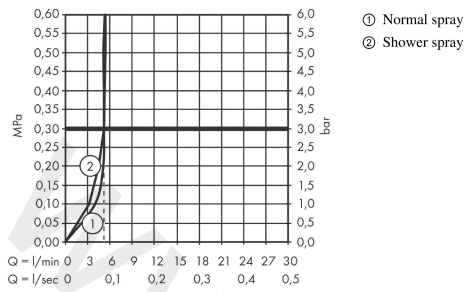

### Scale drawing

**Talis M51**

**Single lever kitchen mixer 200, EcoSmart, pull-out spray, 2jet, sBox**

Finish: **Chrome** Article Number: **73876000**

**Flowchart**

**Talis M51**

**Single lever kitchen mixer 200, EcoSmart, pull-out spray, 2jet, sBox**