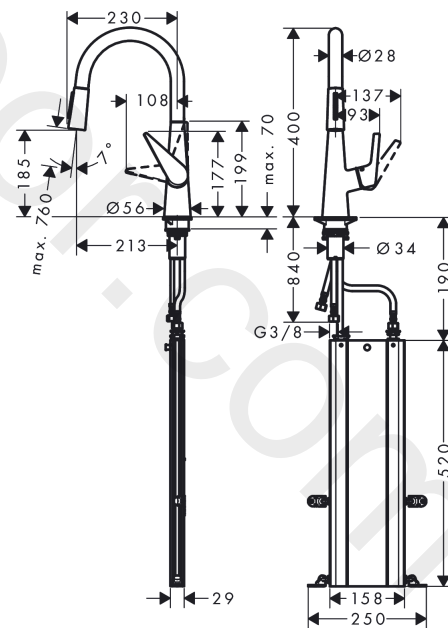

Scale drawing