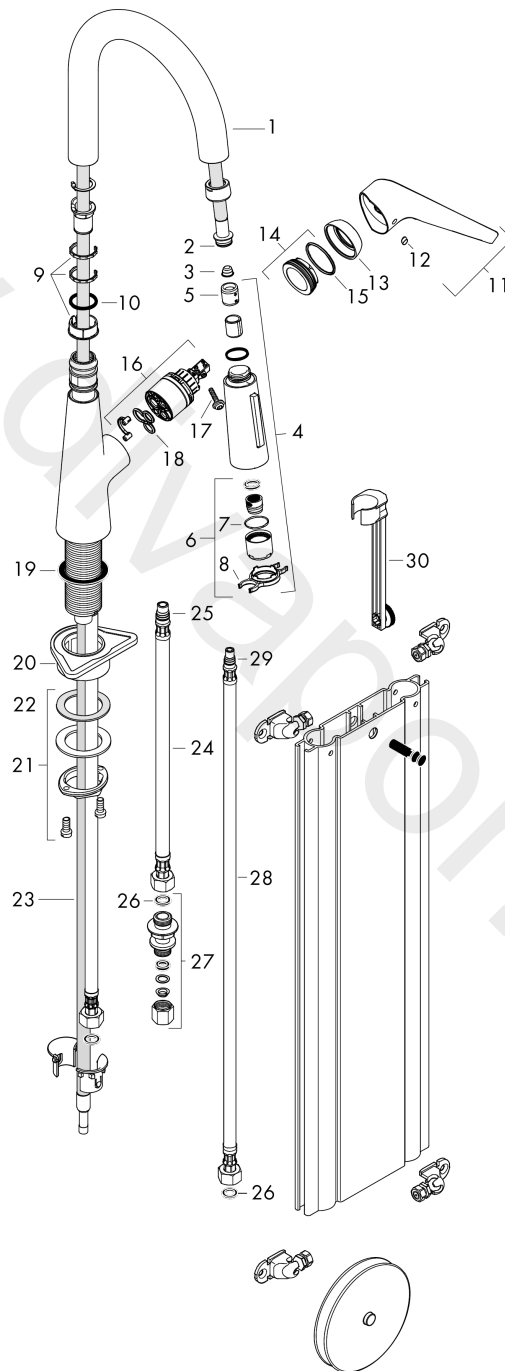

### Scale drawing

**Talis M51**

**Single lever kitchen mixer 200, EcoSmart, pull-out spray, 2jet, sBox**

Finish: **Chrome** Article Number: **73876000**

**Flowchart**

**Talis M51**

**Single lever kitchen mixer 200, EcoSmart, pull-out spray, 2jet, sBox**

Finish: **Chrome** Article Number: **73876000**

**Exploded Drawing**

Year of production: >04/20

**Talis M51****Single lever kitchen mixer 200, EcoSmart, pull-out spray, 2jet, sBox**Finish: **Chrome** Article Number: **73876000****Spare part list**

Year of production: &gt;04/20

Pos.	Description	Article Number	Price	PU
1	spout cpl.	92731000	£ 173,00	1
2	O-ring 11x2	98127000	£ 3,30	1
3	filter	97735000	£ 3,30	1
4	handspray	92732000	£ 137,00	1
5	flow limiter / non return valve	95376000	£ 25,00	1
6	aerator laminar M22x1 (15 l/min)	95909000	£ 51,00	1
7	O-ring 20x1	98140000	£ 3,30	1
8	service tool	95910000	£ 9,00	1
9	set of lever collars	98365000	£ 9,00	1
10	O-ring 21x2,5	98211000	£ 3,30	1
11	handle	92581000	£ 51,00	1
12	screw cover	96338000	£ 3,30	1
13	flange	95498000	£ 9,00	1
14	nut	97209000	£ 16,10	1
15	O-Ring 32x2	98193000	£ 3,30	1
16	cartridge, assy	92730000	£ 35,00	1
17	locking screw for handle	95140000	£ 6,10	1
18	seal	95008000	£ 9,00	1
19	seal	92582000	£ 3,30	1
20	support	97523000	£ 6,10	1
21	fixing set (Ø 34)	95049000	£ 16,10	1
22	lever collar	97548000	£ 3,30	1
23	hose	93191000	£ 96,00	1
24	connection hose 450 mm M10x1 G3/8	96507000	£ 43,00	1
25	O-ring 8x1,75	97827000	£ 3,30	1
26	sealing set	95581000	£ 6,10	1
27	squeezing connection	96099000	£ 9,00	1
28	connection hose 900 mm M8x0,75 G3/8	96316000	£ 43,00	1
29	O-ring 7x1,5	98422000	£ 3,30	1
30	extension set	43333000	-	1