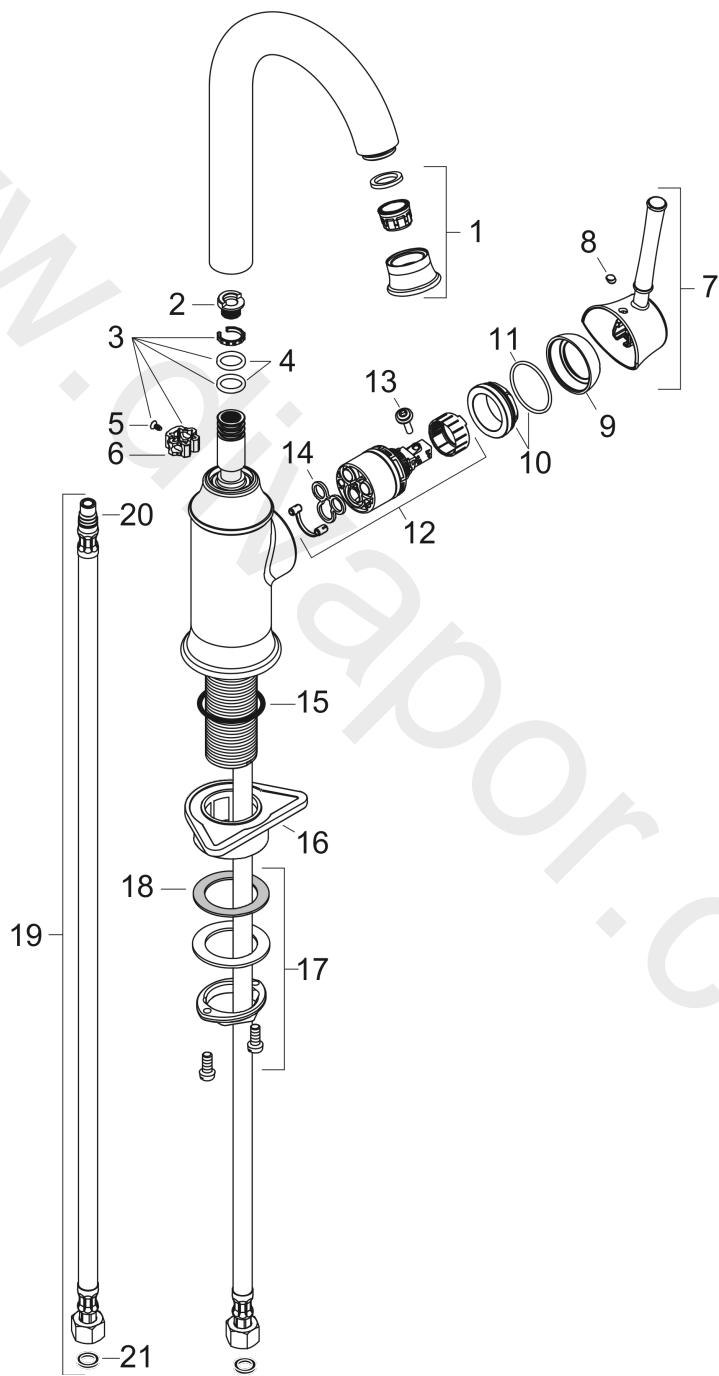

Talis M53
Single lever kitchen mixer 280, 1jet
 Surfaces: Article Number: **73872000**

Exploded Drawing

Year of production: **04/17 - 12/20**

Talis M53**Single lever kitchen mixer 280, 1jet**Surfaces: Article Number: **73872000****Spare part list**Year of production: **04/17 - 12/20**

Pos.	Description	Article Number	Price	PU
1	aerator M22x1 (5 l/min)	92516000	-	1
2	set of locating rings (110° / 150°)	98486000	-	1
3	sealing set	92646000	-	1
4	O-Ring 14x2,5	98189000	-	1
5	screw	97662000	-	1
6	axialring	97558000	-	1
7	handle	95900000	-	1
8	screw cover	96338000	-	1
9	flange	96468000	-	1
10	nut	97209000	-	1
11	O-Ring 32x2	98193000	-	1
12	cartridge, assy	92730000	-	1
13	locking screw for handle	95140000	-	1
14	seal	95008000	-	1
15	O-ring 36x3,5	98066000	-	1
16	support	97523000	-	1
17	fixing set (Ø 34)	95049000	-	1
18	lever collar	97548000	-	1
19	connection hose 600 mm M10x1 G3/8	97398000	-	1
20	O-ring 8x1,75	97827000	-	1
21	sealing set	95581000	-	1