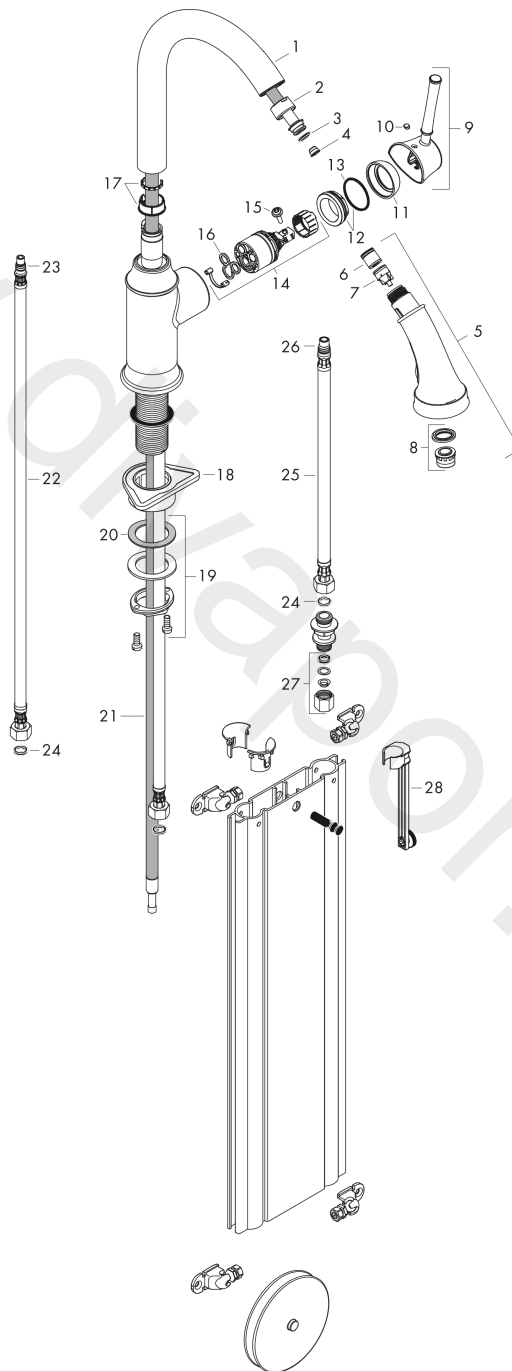

Talis M53
Single lever kitchen mixer 210, pull-out spray, 2jet, sBox
 Surfaces: Article Number: **73871000**

Exploded Drawing

Year of production: 10/17 - 12/20

Talis M53**Single lever kitchen mixer 210, pull-out spray, 2jet, sBox**Surfaces: Article Number: **73871000****Spare part list**Year of production: **10/17 - 12/20**

Pos.	Description	Article Number	Price	PU
1	spout cpl.	95898000	£ 137,00	1
2	nut	92755000	£ 20,50	1
3	O-ring 11x2	98127000	£ 3,30	1
4	filter	97735000	£ 3,30	1
5	handspray	95899000	£ 96,00	1
6	non return valve	95340000	£ 16,10	1
7	set of non return valves DW 15	97350000	£ 20,50	1
8	aerator M24x1 (25 l/min)	13914000	£ 19,50	1
9	handle	95900000	-	1
10	screw cover	96338000	£ 3,30	1
11	flange	95498000	£ 9,00	1
12	nut	97209000	£ 16,10	1
13	O-Ring 32x2	98193000	£ 3,30	1
14	cartridge, assy	92730000	£ 35,00	1
15	locking screw for handle	95140000	£ 6,10	1
16	seal	95008000	£ 9,00	1
17	set of lever collars	98365000	£ 9,00	1
18	support	97523000	£ 6,10	1
19	fixing set (Ø 34)	95049000	£ 16,10	1
20	lever collar	97548000	£ 3,30	1
21	hose	93191000	£ 96,00	1
22	connection hose 900 mm M8x0,75 G3/8	96316000	£ 43,00	1
23	O-ring 7x1,5	98422000	£ 3,30	1
24	sealing set	95581000	£ 6,10	1
25	connection hose 450 mm M10x1 G3/8	96507000	£ 43,00	1
26	O-ring 8x1,75	97827000	£ 3,30	1
27	squeezing connection	96099000	£ 9,00	1
28	extension set	43333000	-	1
a	fixation extension 35 mm	13898000	£ 79,00	1