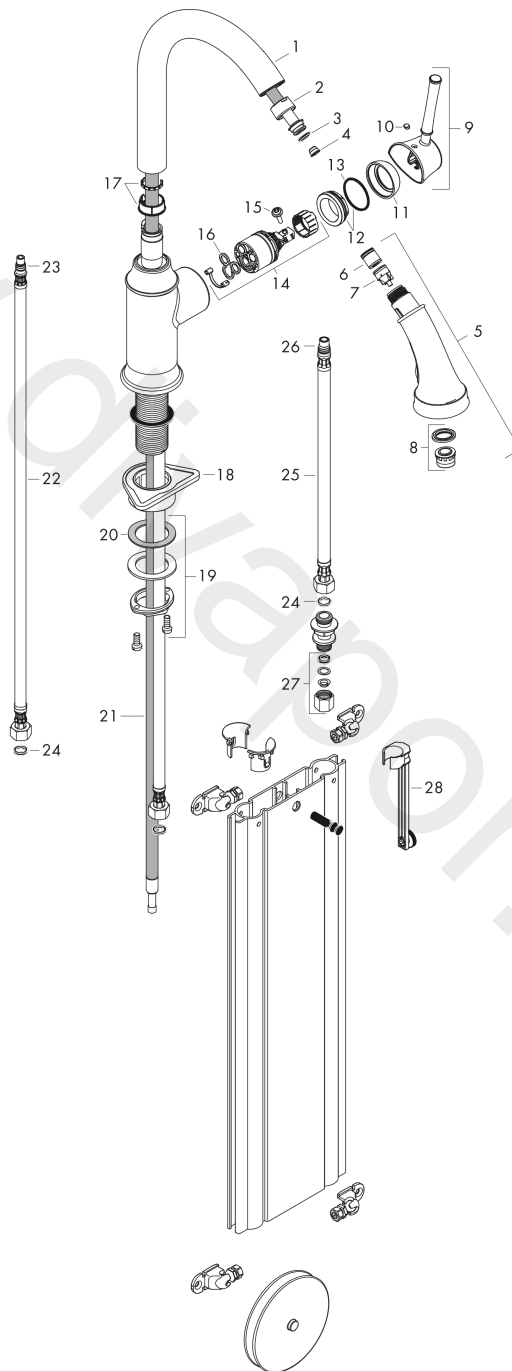

**Talis M53**  
**Single lever kitchen mixer 240, pull-out spray, 2jet, sBox**  
 Surfaces: Article Number: **73870000**

Exploded Drawing

Year of production: 10/17 - 12/20

**Talis M53****Single lever kitchen mixer 240, pull-out spray, 2jet, sBox**Surfaces: Article Number: **73870000****Spare part list**Year of production: **10/17 - 12/20**

Pos.	Description	Article Number	Price	PU
1	spout cpl.	95897000	-	1
2	nut	92755000	£ 20,50	1
3	O-ring 11x2	98127000	£ 3,30	1
4	filter	97735000	£ 3,30	1
5	handspray	95899000	£ 96,00	1
6	non return valve	95340000	£ 16,10	1
7	set of non return valves DW 15	97350000	£ 20,50	1
8	aerator M24x1 (25 l/min)	13914000	£ 19,50	1
9	handle	95900000	-	1
10	screw cover	96338000	£ 3,30	1
11	flange	95498000	£ 9,00	1
12	nut	97209000	£ 16,10	1
13	O-Ring 32x2	98193000	£ 3,30	1
14	cartridge, assy	92730000	£ 35,00	1
15	locking screw for handle	95140000	£ 6,10	1
16	seal	95008000	£ 9,00	1
17	set of lever collars	98365000	£ 9,00	1
18	support	97523000	£ 6,10	1
19	fixing set (Ø 34)	95049000	£ 16,10	1
20	lever collar	97548000	£ 3,30	1
21	hose	93191000	£ 96,00	1
22	connection hose 900 mm M8x0,75 G3/8	96316000	£ 43,00	1
23	O-ring 7x1,5	98422000	£ 3,30	1
24	sealing set	95581000	£ 6,10	1
25	connection hose 450 mm M10x1 G3/8	96507000	£ 43,00	1
26	O-ring 8x1,75	97827000	£ 3,30	1
27	squeezing connection	96099000	£ 9,00	1
28	extension set	43333000	-	1
a	fixation extension 35 mm	13898000	£ 79,00	1