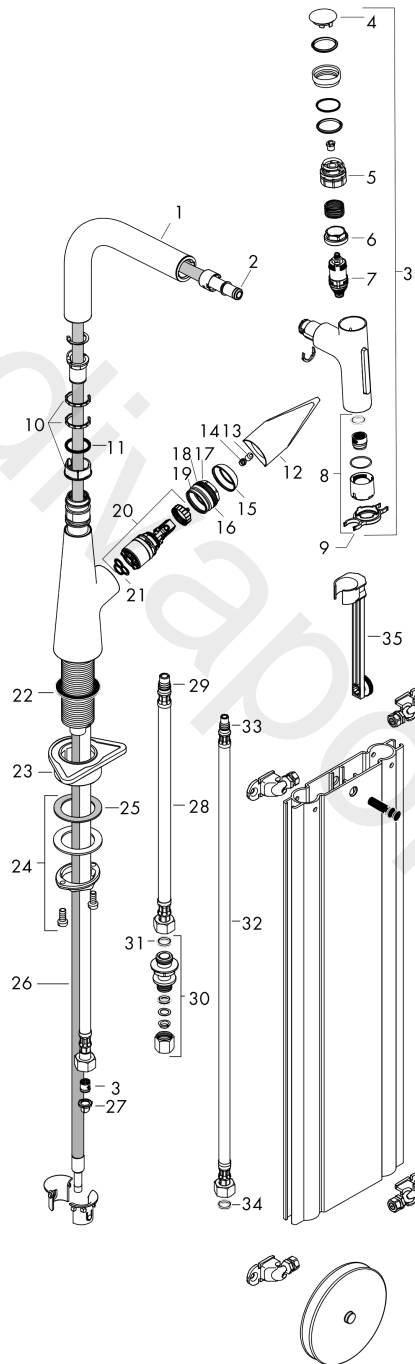

**Talis Select M51**  
**Single lever kitchen mixer 220, pull-out spray, 2jet, sBox**  
 Finish: **Chrome** Article Number: **73868007**

**Flowchart**

**Talis Select M51**  
**Single lever kitchen mixer 220, pull-out spray, 2jet, sBox**  
 Finish: **Chrome** Article Number: **73868007**

**Exploded Drawing**

Year of production: >10/19

## Talis Select M51

Single lever kitchen mixer 220, pull-out spray, 2jet, sBox

Finish: **Chrome** Article Number: **73868007**

### Spare part list

Year of production: >10/19

Pos.	Description	Article Number	Price	PU
1	spout cpl.	93175000	£ 137,00	1
2	O-ring 8x2	98112000	£ 3,30	1
3	handspray	93412000	£ 275,00	1
4	cover	92566880	£ 20,50	1
5	O-Ring 14x1,5	98201000	£ 3,30	1
6	nut	92567000	£ 20,50	1
7	shut off unit	98463000	£ 51,00	1
8	spray former	93342000	£ 51,00	1
9	service tool	95910000	£ 9,00	1
10	set of lever collars	98365000	£ 9,00	1
11	O-ring 21x2,5	98211000	£ 3,30	1
12	handle	93148000	£ 35,00	1
13	screw cover	95704000	£ 3,30	1
14	hollow set screw M6x10 DIN 916	96029000	£ 3,30	1
15	flange	95493000	£ 20,50	1
16	nut	98864000	£ 43,00	1
17	O-ring 23x2	98398000	£ 3,30	1
18	O-ring 27x1,5	92527000	£ 13,30	1
19	O-ring 25x1,5	98146000	£ 3,30	1
20	cartridge, assy	97685000	£ 64,00	1
21	seal	98865000	£ 35,00	1
22	seal	92582000	£ 3,30	1
23	support	97523000	£ 6,10	1
24	fixing set (Ø 34)	95049000	£ 16,10	1
25	lever collar	97548000	£ 3,30	1
26	hose	93188000	£ 137,00	1
27	non return valve DW 10	96456000	£ 9,00	1
28	filter packing	95291000	£ 13,30	1
29	connection hose 450 mm M10x1 G3/8	96507000	£ 43,00	1
30	O-ring 8x1,75	97827000	£ 3,30	1
31	squeezing connection	96099000	£ 9,00	1
32	connection hose 900 mm M8x0,75 G3/8	95372000	£ 35,00	1
33	O-ring 7x1,5	98422000	£ 3,30	1
34	sealing set	95581000	£ 6,10	1
35	extension set	43333000	£ 30,00	1
a	Grease	90920000	£ 16,10	1