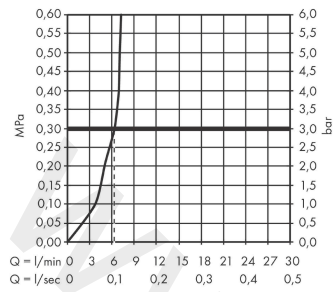

**Talis Select M51**  
**Single lever kitchen mixer 220, pull-out spray, 2jet, sBox**  
 Finish: **Chrome** Article Number: **73868007**

**Flowchart**

**Talis Select M51**  
**Single lever kitchen mixer 220, pull-out spray, 2jet, sBox**  
 Finish: **Chrome** Article Number: **73868007**