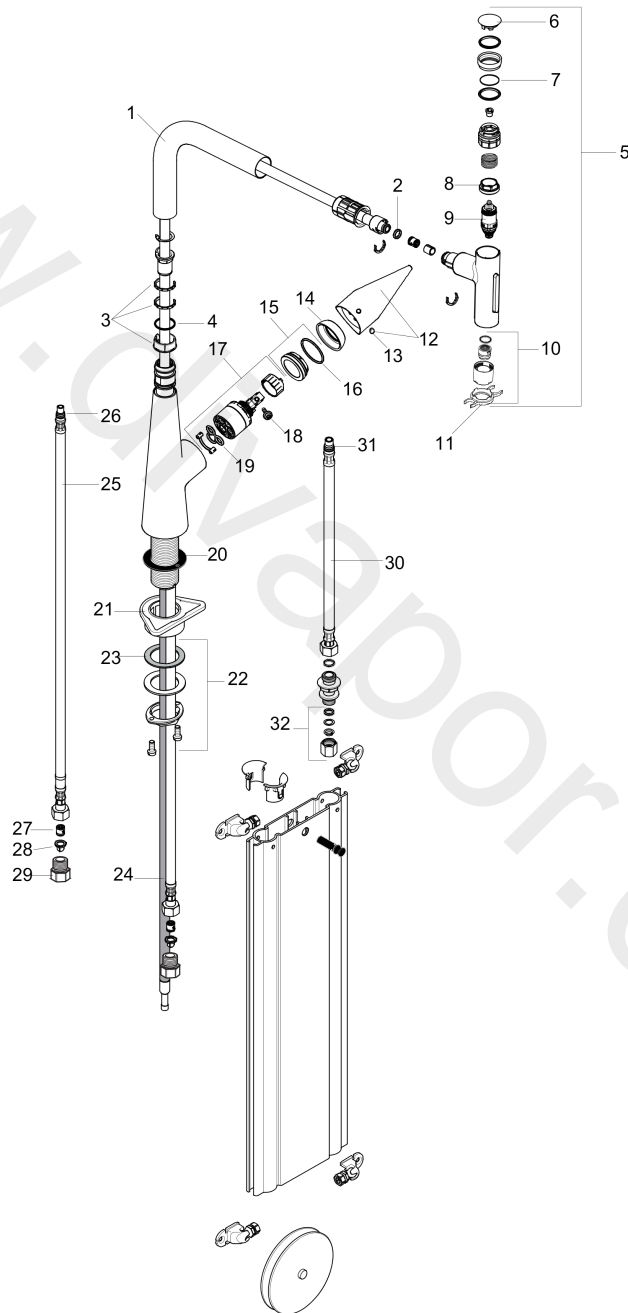

Talis Select S
Single lever kitchen mixer 300, pull-out spray, 2jet, sBox
Finish: **Chrome** Article Number: **73867001**

Exploded Drawing

Year of production: >07/19

Talis Select S
Single lever kitchen mixer 300, pull-out spray, 2jet, sBox
Finish: **Chrome** Article Number: **73867001**

Spare part list

Year of production: >07/19

Pos.	Description	Article Number	Price	PU
1	spout cpl.	92583000	£ 79,00	1
2	O-ring 8x2	98112000	£ 3,30	1
3	set of lever collars	98365000	£ 9,00	1
4	O-ring 21x2,5	98211000	£ 3,30	1
5	handspray	93412001	£ 275,00	1
6	cover	92566000	£ 16,10	1
7	O-Ring 14x1,5	98201000	£ 3,30	1
8	nut	92567000	£ 20,50	1
9	shut off unit	98463000	£ 51,00	1
10	spray former	93342000	£ 51,00	1
11	service tool	95910000	£ 9,00	1
12	handle	92581000	£ 51,00	1
13	screw cover	96338000	£ 3,30	1
14	flange	95498000	£ 9,00	1
15	nut	97209000	£ 16,10	1
16	O-Ring 32x2	98193000	£ 3,30	1
17	cartridge, assy	92730000	£ 35,00	1
18	locking screw for handle	95140000	£ 6,10	1
19	seal	95008000	£ 9,00	1
20	seal	92582000	£ 3,30	1
21	support	97523000	£ 6,10	1
22	fixing set (Ø 34)	95049000	£ 16,10	1
23	lever collar	97548000	£ 3,30	1
24	hose 1,50 m	92569000	£ 79,00	1
25	connection hose 900 mm M8x0,75 G3/8	95372000	£ 35,00	1
26	O-ring 7x1,5	98422000	£ 3,30	1
27	non return valve DW 10	96456000	£ 9,00	1
28	filter packing	95291000	£ 13,30	1
29	adapter for connection hose	88802000	-	1
30	connection hose 450 mm M10x1 G3/8	96507000	£ 43,00	1
31	O-ring 8x1,75	97827000	£ 3,30	1
32	squeezing connection	96099000	£ 9,00	1
a	extension set	43333000	£ 30,00	1