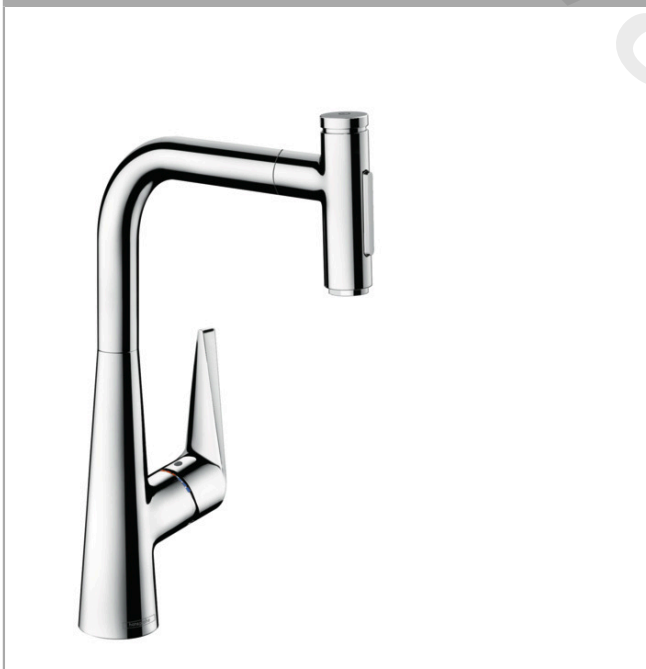

**Talis Select S**  
**Single lever kitchen mixer 300, pull-out spray, 2jet, sBox**  
 Finish: **Chrome** Article Number: **73867001**

**Description**

**product features**

- swivel range adjustable in 2 steps to 110° or 150°
- laminar spray, shower spray
- lockable shower spray, spray returns through pressing spray diverter and spray returns automatically through handle closing
- Select button for a comfortable start/stop of the water flow
- MagFit magnetic shower support
- connection dimension: DN15
- maximum flow rate at 3 bar: 6,6 l/min
- ceramic cartridge
- connection type: G 3/8 compression
- temperature limitation adjustable
- integrated non-return valve
- suitable for continuous flow water heaters
- sBox for quiet, smooth and protected hose guidance in the cabinet, under the countertop
- extension length up to 76 cm

**Technology**

**Product image**

**Talis Select S**  
**Single lever kitchen mixer 300, pull-out spray, 2jet, sBox**  
 Finish: **Chrome** Article Number: **73867001**

**Exploded Drawing**

Year of production: >07/19

**Talis Select S**  
**Single lever kitchen mixer 300, pull-out spray, 2jet, sBox**  
 Finish: **Chrome** Article Number: **73867001**