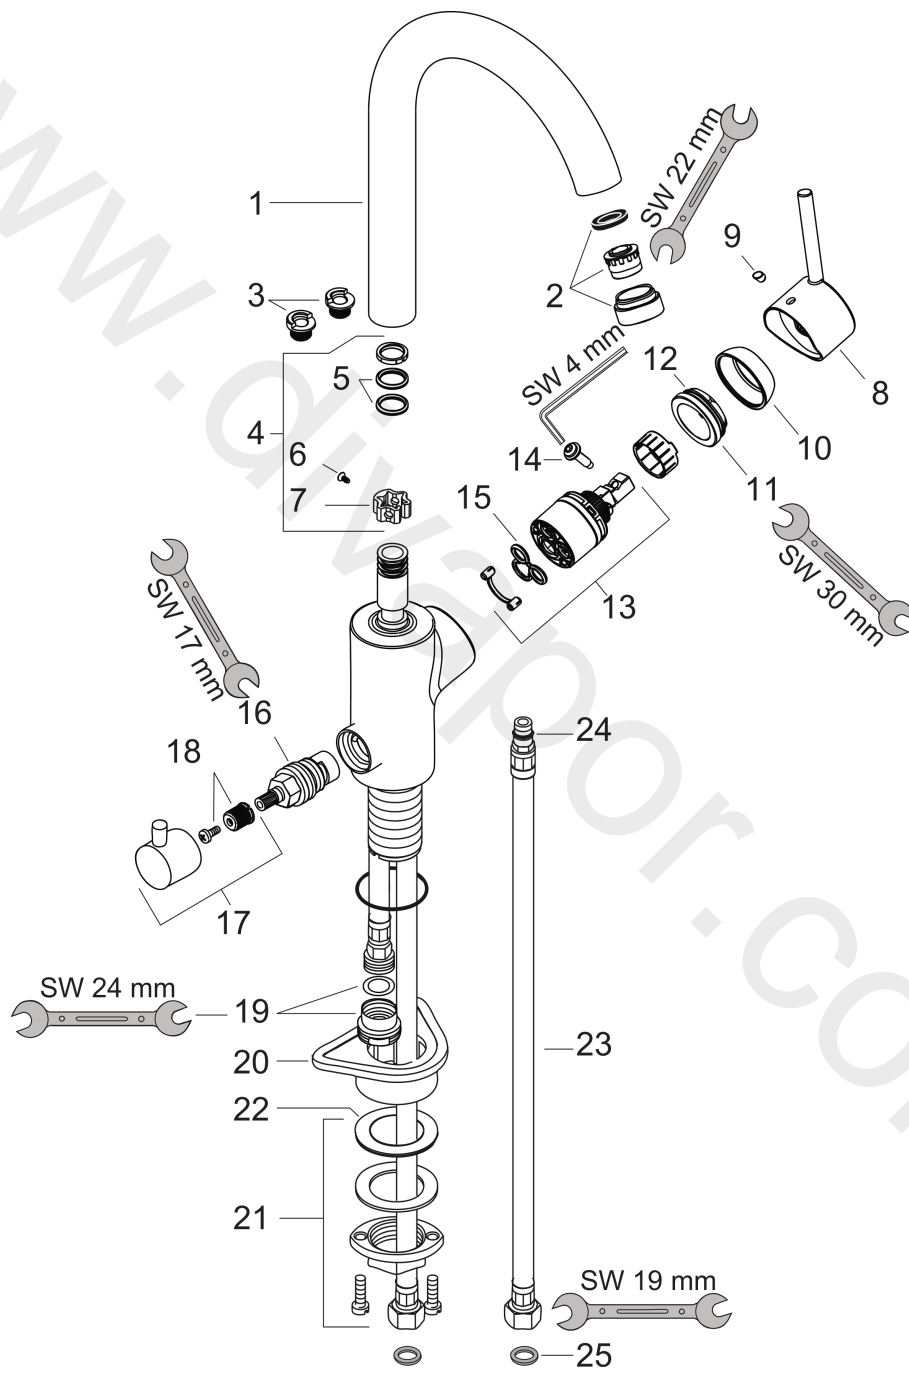

Talis M52

Single lever kitchen mixer 270, device shut-off valve, 1jet

Surfaces: Article Number: **73866000**

Exploded Drawing

Year of production: **04/17 - 12/20**

Talis M52**Single lever kitchen mixer 270, device shut-off valve, 1jet**Surfaces: Article Number: **73866000****Spare part list**Year of production: **04/17 - 12/20**

Pos.	Description	Article Number	Price	PU
1	spout cpl.	95559000	£ 110,00	1
2	aerator M24x1 (15 l/min)	97691000	£ 51,00	1
3	set of locating rings (110° / 150°)	98486000	£ 16,10	1
4	sealing set	92646000	£ 20,50	1
5	O-Ring 14x2,5	98189000	£ 3,30	1
6	screw	97662000	£ 9,00	1
7	axialring	97558000	£ 3,30	1
8	handle	95560000	£ 64,00	1
9	screw cover	96338000	£ 3,30	1
10	flange	95498000	£ 9,00	1
11	nut	97209000	£ 16,10	1
12	O-ring 37x2	92115000	£ 3,30	1
13	cartridge, assy	92730000	£ 35,00	1
14	locking screw for handle	95140000	£ 6,10	1
15	seal	95008000	£ 9,00	1
16	shut off unit right closing	98817000	£ 35,00	1
17	handle	95629000	£ 43,00	1
18	handle fixing set	98932000	£ 16,10	1
19	reduction coupling	92844000	£ 16,10	1
20	support	97523000	£ 6,10	1
21	fixing set (Ø 34)	95049000	£ 16,10	1
22	lever collar	97548000	£ 3,30	1
23	connection hose 900 mm M8x0,75 G3/8	96316000	£ 43,00	1
24	O-ring 7x1,5	98422000	£ 3,30	1
25	sealing set	95581000	£ 6,10	1