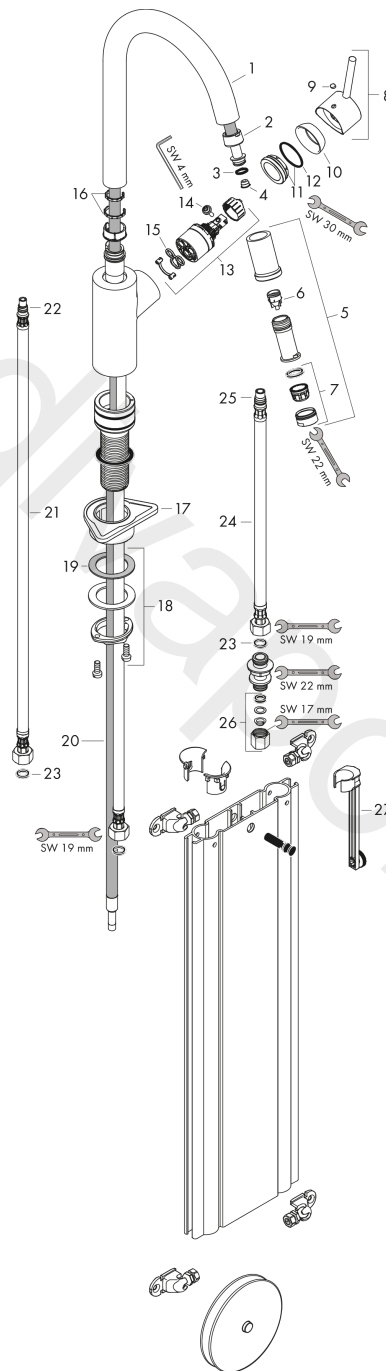

Talis M52

Single lever kitchen mixer 260, installation in front of a window, pull-out spout, 1jet, sBox

Surfaces: Article Number: **73864800**

Exploded Drawing

Year of production: **09/17 - 06/22**

Talis M52

Single lever kitchen mixer 260, installation in front of a window, pull-out spout, 1jet, sBox

Surfaces: Article Number: **73864800**

Spare part list

Year of production: 09/17 - 06/22

| Pos. | Description | Article Number | Price | PU |
|------|-------------------------------------|----------------|----------|----|
| 1 | spout cpl. | 95562800 | £ 173,00 | 1 |
| 2 | nut | 92755000 | £ 20,50 | 1 |
| 3 | O-ring 11x2 | 98127000 | £ 3,30 | 1 |
| 4 | filter | 97735000 | £ 3,30 | 1 |
| 5 | handspray | 96919800 | £ 110,00 | 1 |
| 6 | set of non return valves DW 15 | 97350000 | £ 20,50 | 1 |
| 7 | aerator M24x1 (25 l/min) | 13914000 | £ 19,50 | 1 |
| 8 | handle | 95560800 | £ 96,00 | 1 |
| 9 | screw cover | 96338000 | £ 3,30 | 1 |
| 10 | flange | 95498800 | £ 25,00 | 1 |
| 11 | nut | 97209000 | £ 16,10 | 1 |
| 12 | O-Ring 32x2 | 98193000 | £ 3,30 | 1 |
| 13 | cartridge, assy | 92730000 | £ 35,00 | 1 |
| 14 | locking screw for handle | 95140000 | £ 6,10 | 1 |
| 15 | seal | 95008000 | £ 9,00 | 1 |
| 16 | set of lever collars | 98365000 | £ 9,00 | 1 |
| 17 | support | 97523000 | £ 6,10 | 1 |
| 18 | fixing set (Ø 34) | 95049000 | £ 16,10 | 1 |
| 19 | lever collar | 97548000 | £ 3,30 | 1 |
| 20 | hose | 93191000 | £ 96,00 | 1 |
| 21 | connection hose 900 mm M8x0,75 G3/8 | 96316000 | £ 43,00 | 1 |
| 22 | O-ring 7x1,5 | 98422000 | £ 3,30 | 1 |
| 23 | sealing set | 95581000 | £ 6,10 | 1 |
| 24 | connection hose 450 mm M10x1 G3/8 | 96507000 | £ 43,00 | 1 |
| 25 | O-ring 8x1,75 | 97827000 | £ 3,30 | 1 |
| 26 | squeezing connection | 96099000 | £ 9,00 | 1 |
| 27 | extension set | 43333000 | - | 1 |