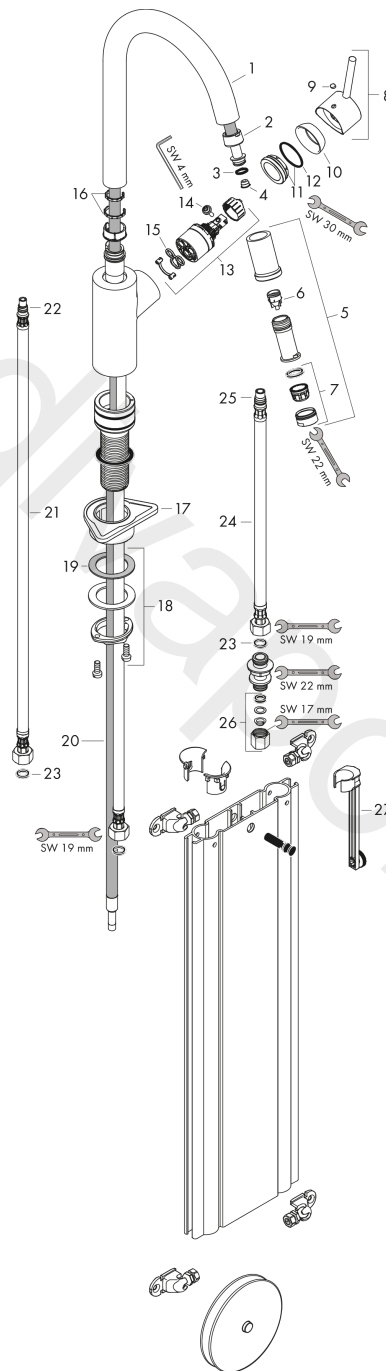

Talis M52

Single lever kitchen mixer 260, installation in front of a window, pull-out spout, 1jet, sBox

Surfaces: Article Number: **73864000**

Exploded Drawing

Year of production: **09/17 - 06/22**

Talis M52

Single lever kitchen mixer 260, installation in front of a window, pull-out spout, 1jet, sBox

Surfaces: Article Number: **73864000**

Spare part list

Year of production: 09/17 - 06/22

Pos.	Description	Article Number	Price	PU
1	spout cpl.	95562000	£ 137,00	1
2	nut	92755000	£ 20,50	1
3	O-ring 11x2	98127000	£ 3,30	1
4	filter	97735000	£ 3,30	1
5	handspray	96919000	£ 79,00	1
6	set of non return valves DW 15	97350000	£ 20,50	1
7	aerator M24x1 (25 l/min)	13914000	£ 19,50	1
8	handle	95560000	£ 64,00	1
9	screw cover	96338000	£ 3,30	1
10	flange	95498000	£ 9,00	1
11	nut	97209000	£ 16,10	1
12	O-Ring 32x2	98193000	£ 3,30	1
13	cartridge, assy	92730000	£ 35,00	1
14	locking screw for handle	95140000	£ 6,10	1
15	seal	95008000	£ 9,00	1
16	set of lever collars	98365000	£ 9,00	1
17	support	97523000	£ 6,10	1
18	fixing set (Ø 34)	95049000	£ 16,10	1
19	lever collar	97548000	£ 3,30	1
20	hose	93191000	£ 96,00	1
21	connection hose 900 mm M8x0,75 G3/8	96316000	£ 43,00	1
22	O-ring 7x1,5	98422000	£ 3,30	1
23	sealing set	95581000	£ 6,10	1
24	connection hose 450 mm M10x1 G3/8	96507000	£ 43,00	1
25	O-ring 8x1,75	97827000	£ 3,30	1
26	squeezing connection	96099000	£ 9,00	1
27	extension set	43333000	-	1