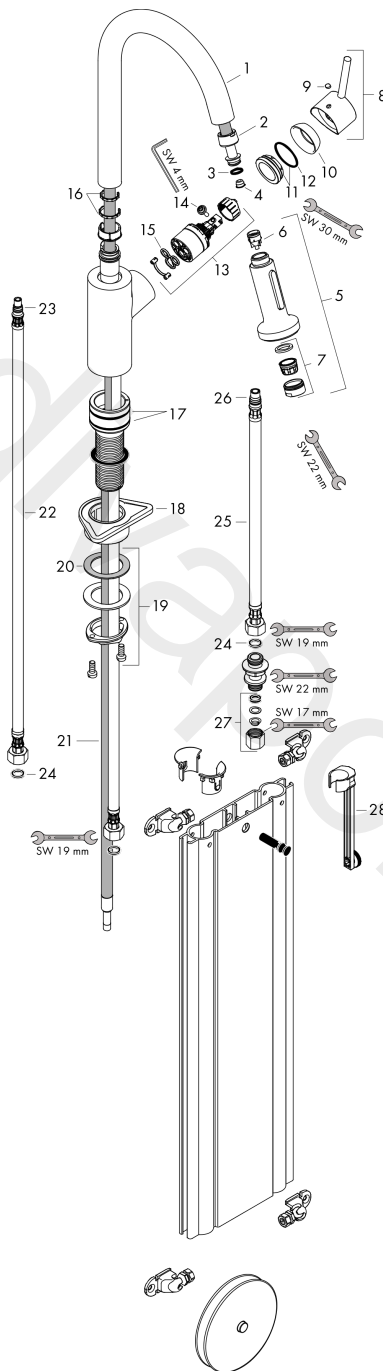

Talis M52

Single lever kitchen mixer 220, installation in front of a window, pull-out spray, 2jet, sBox

Surfaces: Article Number: **73863800**

Exploded Drawing

Year of production: **10/17 - 06/22**

Talis M52

Single lever kitchen mixer 220, installation in front of a window, pull-out spray, 2jet, sBox

Surfaces: Article Number: **73863800**

Spare part list

Year of production: **10/17 - 06/22**

Pos.	Description	Article Number	Price	PU
1	spout cpl.	95562800	£ 173,00	1
2	nut	92755000	£ 20,50	1
3	O-ring 11x2	98127000	£ 3,30	1
4	filter	97735000	£ 3,30	1
5	handspray	96920800	£ 173,00	1
6	set of non return valves DW 15	97350000	£ 20,50	1
7	aerator M24x1 (25 l/min)	13914000	£ 19,50	1
8	handle	95560800	£ 96,00	1
9	screw cover	96338000	£ 3,30	1
10	flange	95498800	£ 25,00	1
11	nut	97209000	£ 16,10	1
12	O-Ring 32x2	98193000	£ 3,30	1
13	cartridge, assy	92730000	£ 35,00	1
14	locking screw for handle	95140000	£ 6,10	1
15	seal	95008000	£ 9,00	1
16	set of lever collars	98365000	£ 9,00	1
17	O-ring 41x2	98212000	£ 3,30	1
18	support	97523000	£ 6,10	1
19	fixing set (Ø 34)	95049000	£ 16,10	1
20	lever collar	97548000	£ 3,30	1
21	hose	93191000	£ 96,00	1
22	connection hose 900 mm M8x0,75 G3/8	96316000	£ 43,00	1
23	O-ring 7x1,5	98422000	£ 3,30	1
24	sealing set	95581000	£ 6,10	1
25	connection hose 450 mm M10x1 G3/8	96507000	£ 43,00	1
26	O-ring 8x1,75	97827000	£ 3,30	1
27	squeezing connection	96099000	£ 9,00	1
28	extension set	43333000	-	1