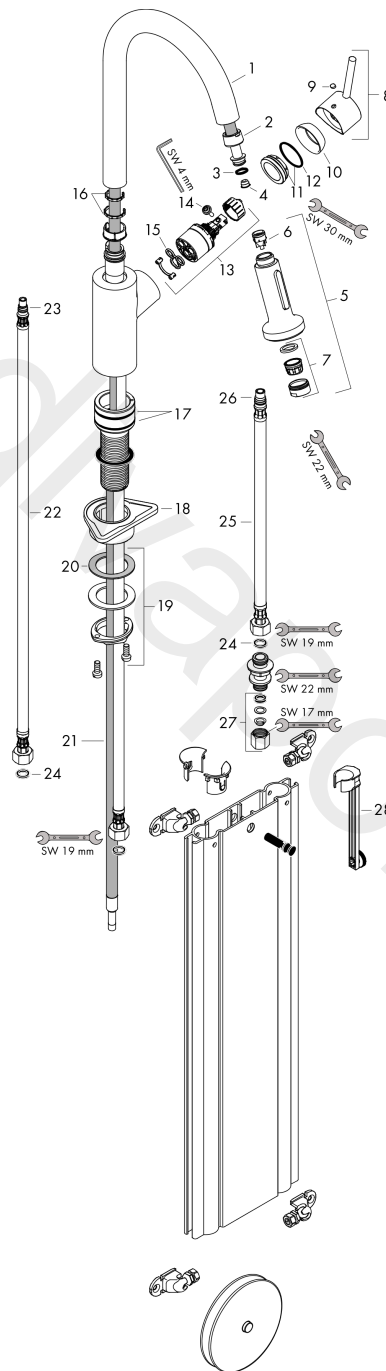

Talis M52

Single lever kitchen mixer 220, installation in front of a window, pull-out spray, 2jet, sBox

Surfaces: Article Number: **73863000**

Exploded Drawing

Year of production: **04/17 - 06/22**

Talis M52

Single lever kitchen mixer 220, installation in front of a window, pull-out spray, 2jet, sBox

Surfaces: Article Number: **73863000**

Spare part list

Year of production: 04/17 - 06/22

Pos.	Description	Article Number	Price	PU
1	spout cpl.	95562000	£ 137,00	1
2	nut	92755000	£ 20,50	1
3	O-ring 11x2	98127000	£ 3,30	1
4	filter	97735000	£ 3,30	1
5	handspray	96920000	£ 110,00	1
6	set of non return valves DW 15	97350000	£ 20,50	1
7	aerator M24x1 (25 l/min)	13914000	£ 19,50	1
8	handle	95560000	£ 64,00	1
9	screw cover	96338000	£ 3,30	1
10	flange	95498000	£ 9,00	1
11	nut	97209000	£ 16,10	1
12	O-Ring 32x2	98193000	£ 3,30	1
13	cartridge, assy	92730000	£ 35,00	1
14	locking screw for handle	95140000	£ 6,10	1
15	seal	95008000	£ 9,00	1
16	set of lever collars	98365000	£ 9,00	1
17	O-ring 41x2	98212000	£ 3,30	1
18	support	97523000	£ 6,10	1
19	fixing set (Ø 34)	95049000	£ 16,10	1
20	lever collar	97548000	£ 3,30	1
21	hose	93191000	£ 96,00	1
22	connection hose 900 mm M8x0,75 G3/8	96316000	£ 43,00	1
23	O-ring 7x1,5	98422000	£ 3,30	1
24	sealing set	95581000	£ 6,10	1
25	connection hose 450 mm M10x1 G3/8	96507000	£ 43,00	1
26	O-ring 8x1,75	97827000	£ 3,30	1
27	squeezing connection	96099000	£ 9,00	1
28	extension set	43333000	-	1