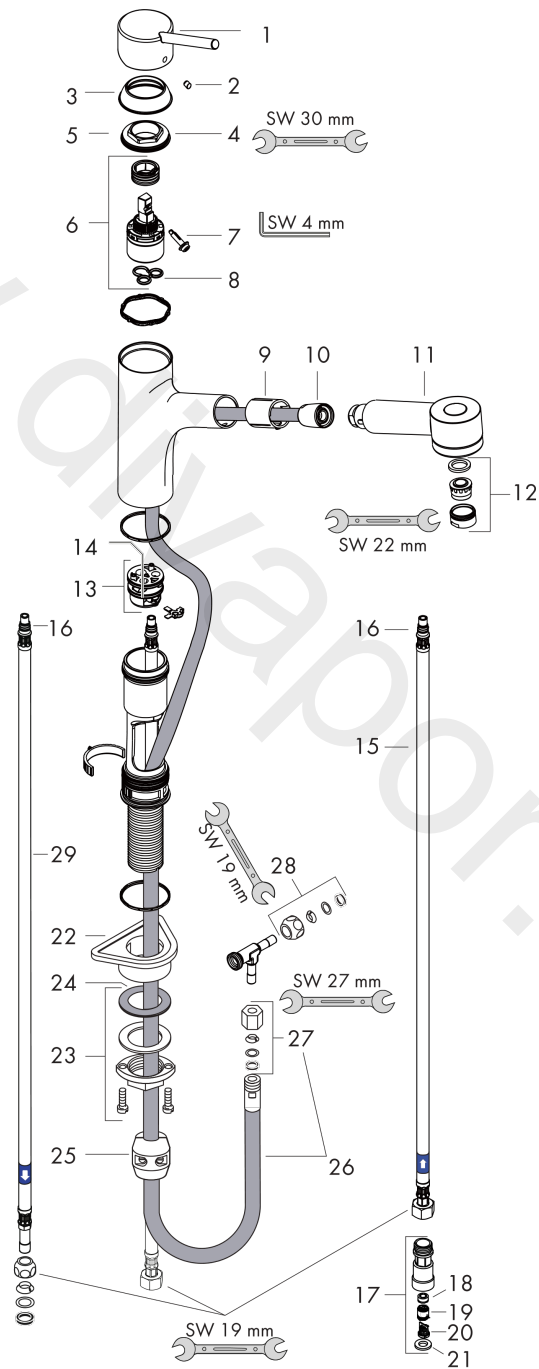

**Talis M52**

**Single lever kitchen mixer 170, LowPressure/vented hot water cylinders, pull-out spray, 2jet**

Surfaces: Article Number: **73861000**

**Exploded Drawing**

Year of production: **04/17 - 09/19**

**Talis M52****Single lever kitchen mixer 170, LowPressure/vented hot water cylinders, pull-out spray, 2jet**Surfaces: Article Number: **73861000****Spare part list**Year of production: **04/17 - 09/19**

Pos.	Description	Article Number	Price	PU
1	handle	32892000	£ 51,00	1
2	screw cover	96338000	£ 3,30	1
3	flange	97995000	£ 20,50	1
4	nut	97996000	£ 35,00	1
5	O-ring 41x2	98212000	£ 3,30	1
6	cartridge, assy	92730000	£ 35,00	1
7	locking screw for handle	95140000	£ 6,10	1
8	seal	95008000	£ 9,00	1
9	insert for spout	92339000	£ 6,10	1
10	nut	92757000	£ 16,10	1
11	handspray	98719000	£ 137,00	1
12	spray former	94033000	£ 9,00	1
13	adapter for cartridge	95911000	£ 20,50	1
14	O-Ring 36x2,5	98190000	£ 3,30	1
15	connection hose 900 mm M8x0,75 G3/8	96316000	£ 43,00	1
16	O-ring 7x1,5	98422000	£ 3,30	1
17	back flow preventor cartridge	95051000	£ 64,00	1
18	flow limiter / non return valve	95363000	£ 35,00	1
19	non return valve DW 10	96456000	£ 9,00	1
20	filter	92532000	£ 9,00	1
21	seal	97761000	£ 6,10	1
22	support	97523000	£ 6,10	1
23	fixing set (Ø 34)	95049000	£ 16,10	1
24	lever collar	97548000	£ 3,30	1
25	weight	98551000	£ 20,50	1
26	metal hose	96267000	£ 64,00	1
27	squeezing connection	96099000	£ 9,00	1
28	squeezing connection	96444000	£ 9,00	1
29	connection hose 900 mm M8x0,75 8 mm	95693000	£ 35,00	1