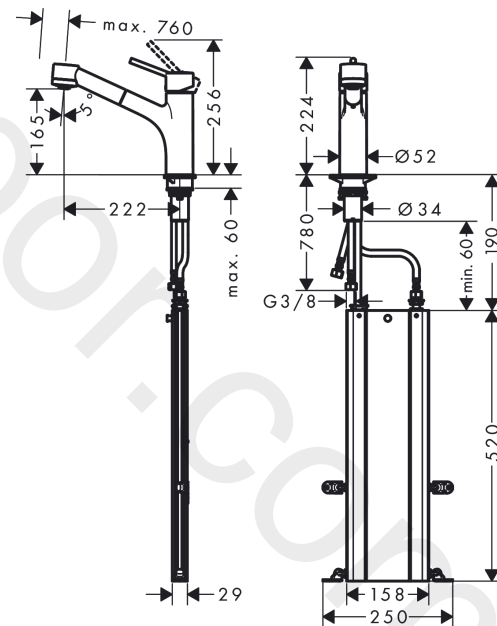

Scale drawing