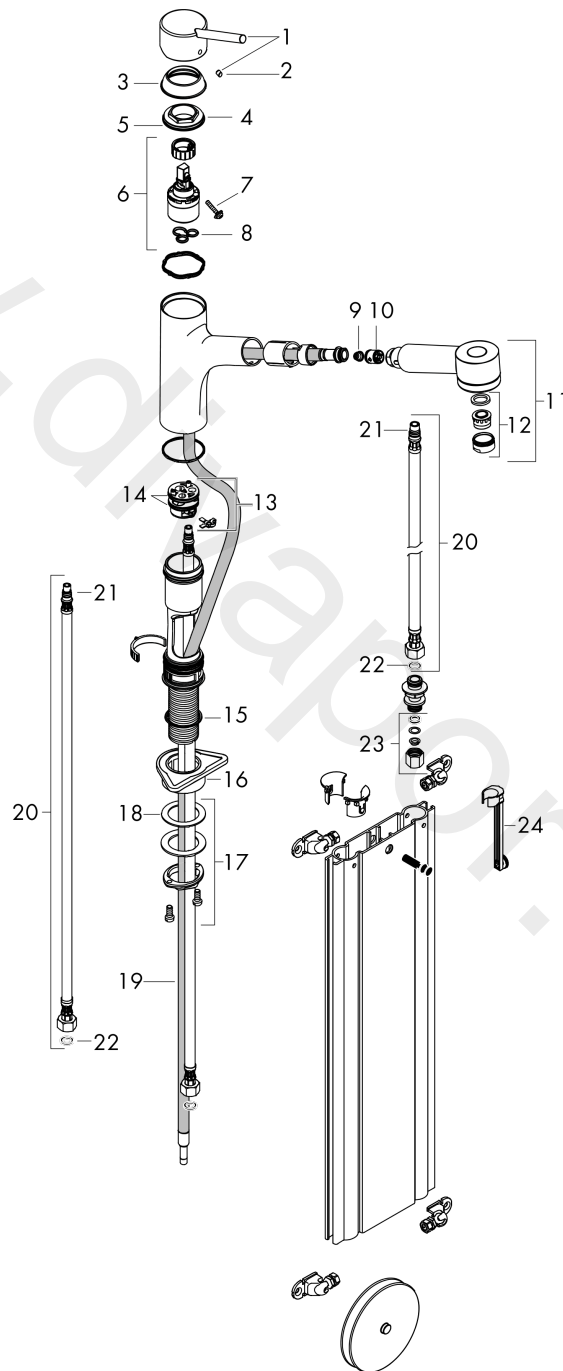

Talis M52

Single lever kitchen mixer 170, pull-out spray, 2jet, sBox

Finish: **Stainless Steel Finish** Article Number: **73860800**

Description

product features

- consists of: single lever kitchen mixer, hose box
- ComfortZone 170
- swivel range 150°
- normal spray, shower spray
- lockable shower spray, spray returns automatically through handle closing
- connection dimension: DN15
- maximum flow rate at 3 bar: 10 l/min
- ceramic cartridge
- connection type: G 3/8 connections
- temperature limitation adjustable
- integrated non-return valve
- suitable for continuous flow water heaters
- sBox for quiet, smooth and protected hose guidance in the cabinet, under the countertop
- extension length up to 76 cm

Exploded Drawing

Year of production: >04/17

Talis M52**Single lever kitchen mixer 170, pull-out spray, 2jet, sBox**Finish: **Stainless Steel Finish** Article Number: **73860800****Spare part list**

Year of production: >04/17

Pos.	Description	Article Number	Price	PU
1	handle	32892800	£ 79,00	1
2	screw cover	96338000	£ 3,30	1
3	flange	97995800	£ 35,00	1
4	nut	97996000	£ 35,00	1
5	O-ring 41x2	98212000	£ 3,30	1
6	cartridge, assy	92730000	£ 35,00	1
7	locking screw for handle	95140000	£ 6,10	1
8	seal	95008000	£ 9,00	1
9	filter	97735000	£ 3,30	1
10	set of non return valves DW 15	94074000	£ 16,10	1
11	handspray	97999800	£ 173,00	1
12	aerator M24x1 (15 l/min)	13913800	£ 25,00	1
13	adapter for cartridge	95911000	£ 20,50	1
14	O-Ring 30x2	98186000	£ 3,30	1
15	O-Ring 36x2,5	98190000	£ 3,30	1
16	support	97523000	£ 6,10	1
17	fixing set (Ø 34)	95049000	£ 16,10	1
18	lever collar	97548000	£ 3,30	1
19	hose	93203000	£ 79,00	1
20	connection hose 900 mm M8x0,75 G3/8	96316000	£ 43,00	1
21	O-ring 7x1,5	98422000	£ 3,30	1
22	sealing set	95581000	£ 6,10	1
23	squeezing connection	96099000	£ 9,00	1
24	extension set	43333000	-	1