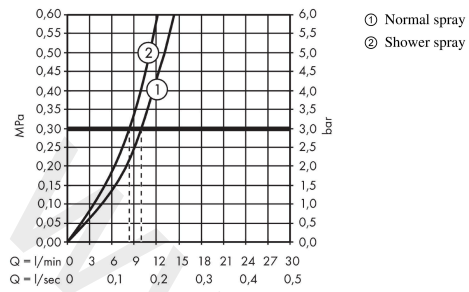

Talis M52

Single lever kitchen mixer 170, pull-out spray, 2jet, sBox

Finish: **Stainless Steel Finish** Article Number: **73860800**

Flowchart