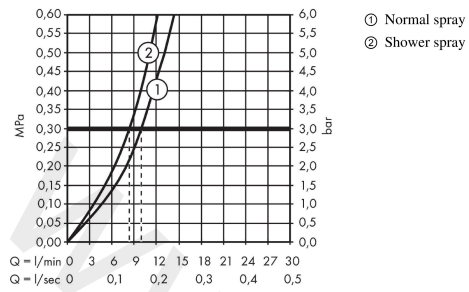

Talis M52

Single lever kitchen mixer 170, pull-out spray, 2jet, sBox

Finish: **Chrome** Article Number: **73860000**

Description

product features

- consists of: single lever kitchen mixer, hose box
- ComfortZone 170
- swivel range 150°
- normal spray, shower spray
- lockable shower spray, spray returns automatically through handle closing
- connection dimension: DN15
- maximum flow rate at 3 bar: 10 l/min
- ceramic cartridge
- connection type: G 3/8 connections
- temperature limitation adjustable
- integrated non-return valve
- suitable for continuous flow water heaters
- sBox for quiet, smooth and protected hose guidance in the cabinet, under the countertop
- extension length up to 76 cm

Article Details

Price excl. VAT

541,67 £

Technology

Product image

Scale drawing

Talis M52
Single lever kitchen mixer 170, pull-out spray, 2jet, sBox
 Finish: **Chrome** Article Number: **73860000**

Flowchart