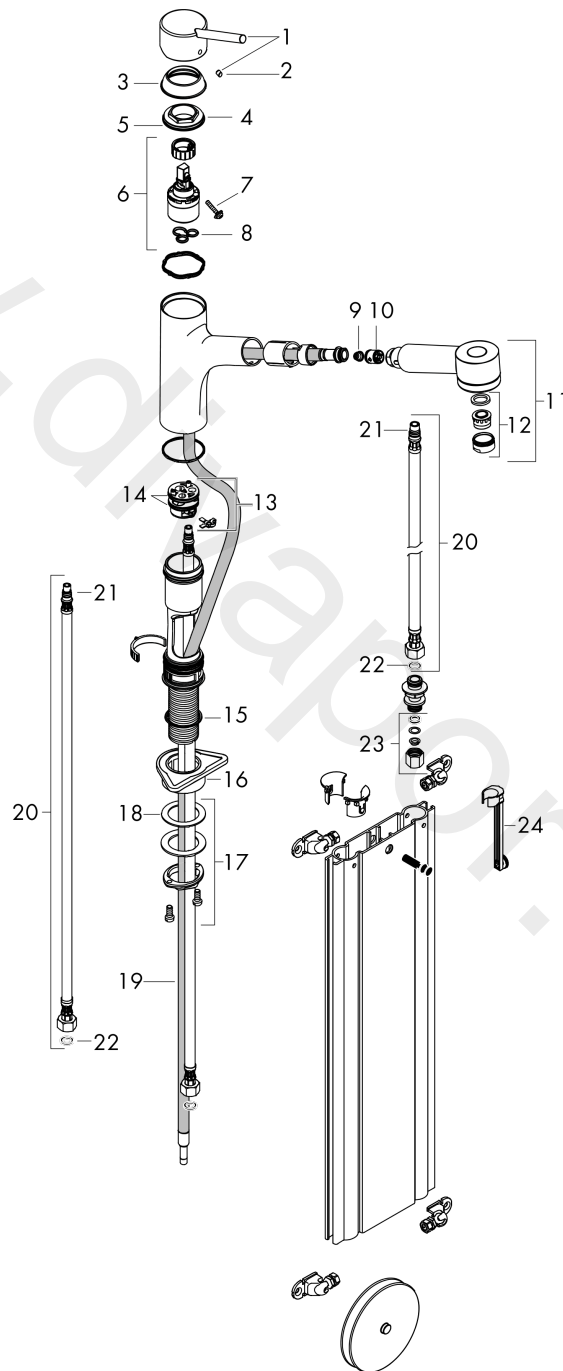

Talis M52

Single lever kitchen mixer 170, pull-out spray, 2jet, sBox

Finish: **Chrome** Article Number: **73860000**

Description

product features

- consists of: single lever kitchen mixer, hose box
- ComfortZone 170
- swivel range 150°
- normal spray, shower spray
- lockable shower spray, spray returns automatically through handle closing
- connection dimension: DN15
- maximum flow rate at 3 bar: 10 l/min
- ceramic cartridge
- connection type: G 3/8 connections
- temperature limitation adjustable
- integrated non-return valve
- suitable for continuous flow water heaters
- sBox for quiet, smooth and protected hose guidance in the cabinet, under the countertop
- extension length up to 76 cm

www.divapor.com

Talis M52
Single lever kitchen mixer 170, pull-out spray, 2jet, sBox
 Finish: **Chrome** Article Number: **73860000**

Exploded Drawing

Year of production: >04/17

Talis M52**Single lever kitchen mixer 170, pull-out spray, 2jet, sBox**Finish: **Chrome** Article Number: **73860000****Spare part list**

Year of production: >04/17

Pos.	Description	Article Number	Price	PU
1	handle	32892000	£ 51,00	1
2	screw cover	96338000	£ 3,30	1
3	flange	97995000	£ 20,50	1
4	nut	97996000	£ 35,00	1
5	O-ring 41x2	98212000	£ 3,30	1
6	cartridge, assy	92730000	£ 35,00	1
7	locking screw for handle	95140000	£ 6,10	1
8	seal	95008000	£ 9,00	1
9	filter	97735000	£ 3,30	1
10	set of non return valves DW 15	94074000	£ 16,10	1
11	handspray	97999000	£ 137,00	1
12	aerator M24x1 (15 l/min)	13913000	£ 14,00	1
13	adapter for cartridge	95911000	£ 20,50	1
14	O-Ring 30x2	98186000	£ 3,30	1
15	O-Ring 36x2,5	98190000	£ 3,30	1
16	support	97523000	£ 6,10	1
17	fixing set (Ø 34)	95049000	£ 16,10	1
18	lever collar	97548000	£ 3,30	1
19	hose	93203000	£ 79,00	1
20	connection hose 900 mm M8x0,75 G3/8	96316000	£ 43,00	1
21	O-ring 7x1,5	98422000	£ 3,30	1
22	sealing set	95581000	£ 6,10	1
23	squeezing connection	96099000	£ 9,00	1
24	extension set	43333000	-	1