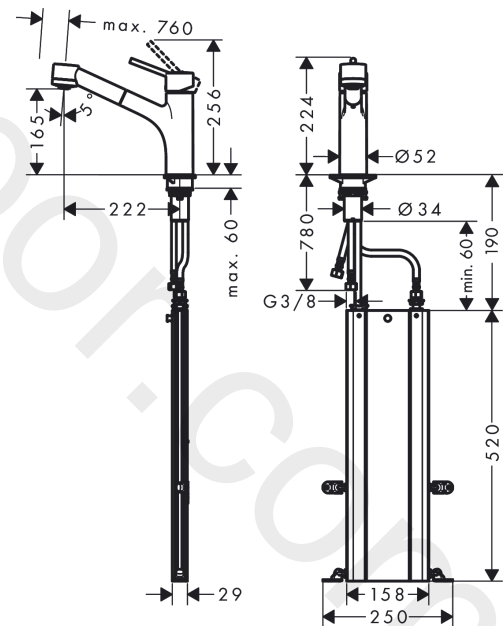

Scale drawing