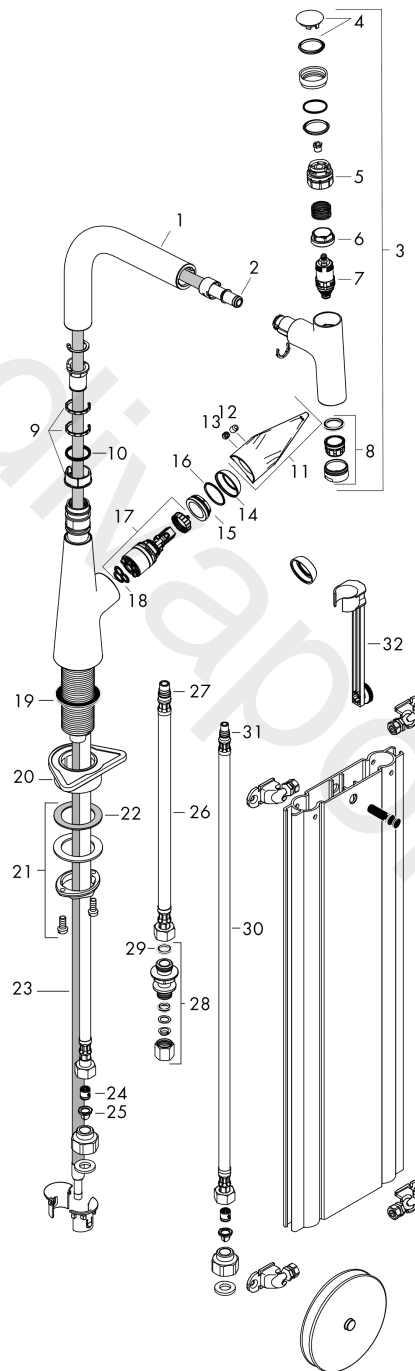

Exploded Drawing

Year of production: >04/20

Talis Select M51

Single lever kitchen mixer 300, 2 ticks, pull-out spout, 1jet, sBox

Finish: **Chrome** Article Number: **73859009**

Spare part list

Year of production: >04/20

Pos.	Description	Article Number	Price	PU
1	spout cpl.	92583000	£ 79,00	1
2	O-ring 8x2	98112000	£ 3,30	1
3	handspray	93174009	-	1
4	cover	92566880	£ 20,50	1
5	O-Ring 14x1,5	98201000	£ 3,30	1
6	nut	92567000	£ 20,50	1
7	cartridge, assy	95646001	£ 96,00	1
8	aerator M24x1 (5 l/min)	13185000	£ 22,30	1
9	set of lever collars	98365000	£ 9,00	1
10	O-ring 21x2,5	98211000	£ 3,30	1
11	handle	92581000	£ 51,00	1
12	hollow set screw M6x10 DIN 916	96029000	£ 3,30	1
13	screw cover	96338000	£ 3,30	1
14	flange	95498000	£ 9,00	1
15	nut	97209000	£ 16,10	1
16	O-Ring 32x2	98193000	£ 3,30	1
17	cartridge, assy	92730000	£ 35,00	1
18	seal	95008000	£ 9,00	1
19	seal	92582000	£ 3,30	1
20	support	97523000	£ 6,10	1
21	fixing set (Ø 34)	95049000	£ 16,10	1
22	lever collar	97548000	£ 3,30	1
23	hose	93188000	£ 137,00	1
24	non return valve DW 10	96456000	£ 9,00	1
25	filter packing	95291000	£ 13,30	1
26	squeezing connection	96099000	£ 9,00	1
27	sealing set	95581000	£ 6,10	1
28	connection hose 450 mm M10x1 G3/8	96507000	£ 43,00	1
29	O-ring 8x1,75	97827000	£ 3,30	1
30	connection hose 900 mm M8x0,75 G3/8	95372000	£ 35,00	1
31	O-ring 7x1,5	98422000	£ 3,30	1
32	extension set	43333000	£ 30,00	1