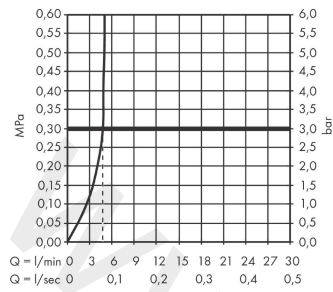

Talis Select M51

Single lever kitchen mixer 300, 2 ticks, pull-out spout, 1jet, sBox

Finish: **Chrome** Article Number: **73859009**

Description

product features

- consists of: single lever kitchen mixer, hose box
- ComfortZone 300
- swivel range adjustable in 2 steps to 110° or 150°
- normal spray
- Select button for a comfortable start/stop of the water flow
- MagFit magnetic shower support
- connection dimension: DN15
- maximum flow rate at 3 bar: 4,9 l/min
- ceramic cartridge
- connection type: G 1/2 connections
- temperature limitation adjustable
- integrated non-return valve
- not suitable for continuous flow water heaters
- sBox for quiet, smooth and protected hose guidance in the cabinet, under the countertop
- extension length up to 76 cm
- tap hole with Ø 35 mm required

Technology

Product image

Scale drawing

Talis Select M51
Single lever kitchen mixer 300, 2 ticks, pull-out spout, 1jet, sBox
 Finish: **Chrome** Article Number: **73859009**

Flowchart

www.divapor.com

Talis Select M51
Single lever kitchen mixer 300, 2 ticks, pull-out spout, 1jet, sBox
 Finish: **Chrome** Article Number: **73859009**

Exploded Drawing

Year of production: >04/20

Talis Select M51

Single lever kitchen mixer 300, 2 ticks, pull-out spout, 1jet, sBox

Finish: **Chrome** Article Number: **73859009**

Spare part list

Year of production: >04/20