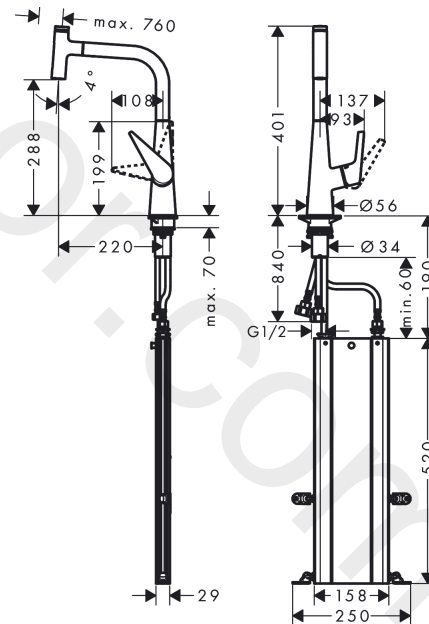

Scale drawing