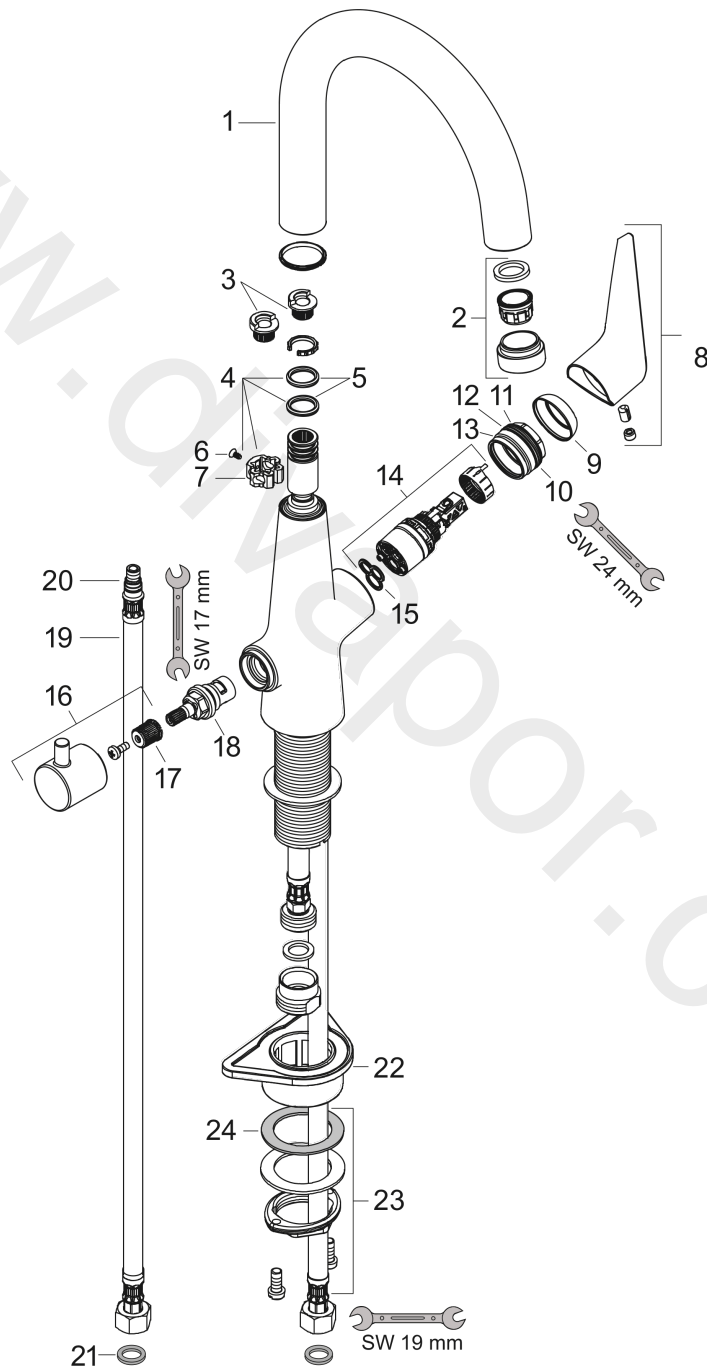

Talis M51

Single lever kitchen mixer 220, device shut-off valve, 1jet

Surfaces: Article Number: **73858000**

Exploded Drawing

Year of production: **04/17 - 12/20**

Talis M51**Single lever kitchen mixer 220, device shut-off valve, 1jet**Surfaces: Article Number: **73858000****Spare part list**Year of production: **04/17 - 12/20**

Pos.	Description	Article Number	Price	PU
1	spout cpl.	93147000	£ 173,00	1
2	aerator M24x1 (15 l/min)	97691000	£ 51,00	1
3	set of locating rings (110° / 150°)	98486000	£ 16,10	1
4	sealing set	92646000	£ 20,50	1
5	O-Ring 14x2,5	98189000	£ 3,30	1
6	screw	97662000	£ 9,00	1
7	axialring	97558000	£ 3,30	1
8	handle	93148000	£ 35,00	1
9	flange	98863000	£ 51,00	1
10	nut	98864000	£ 43,00	1
11	O-ring 27x1,5	92527000	£ 13,30	1
12	O-ring 23x2	98398000	£ 3,30	1
13	O-ring 25x1,5	98146000	£ 3,30	1
14	cartridge, assy	97685000	£ 64,00	1
15	seal	98865000	£ 35,00	1
16	handle	95629000	£ 43,00	1
17	handle fixing set	98932000	£ 16,10	1
18	shut off unit right closing	98817000	£ 35,00	1
19	support	97523000	£ 6,10	1
20	fixing set (Ø 34)	95049000	£ 16,10	1
21	lever collar	97548000	£ 3,30	1
22	connection hose 900 mm M8x0,75 G3/8	98758000	£ 35,00	1
23	O-ring 7x1,5	98422000	£ 3,30	1
24	sealing set	95581000	£ 6,10	1