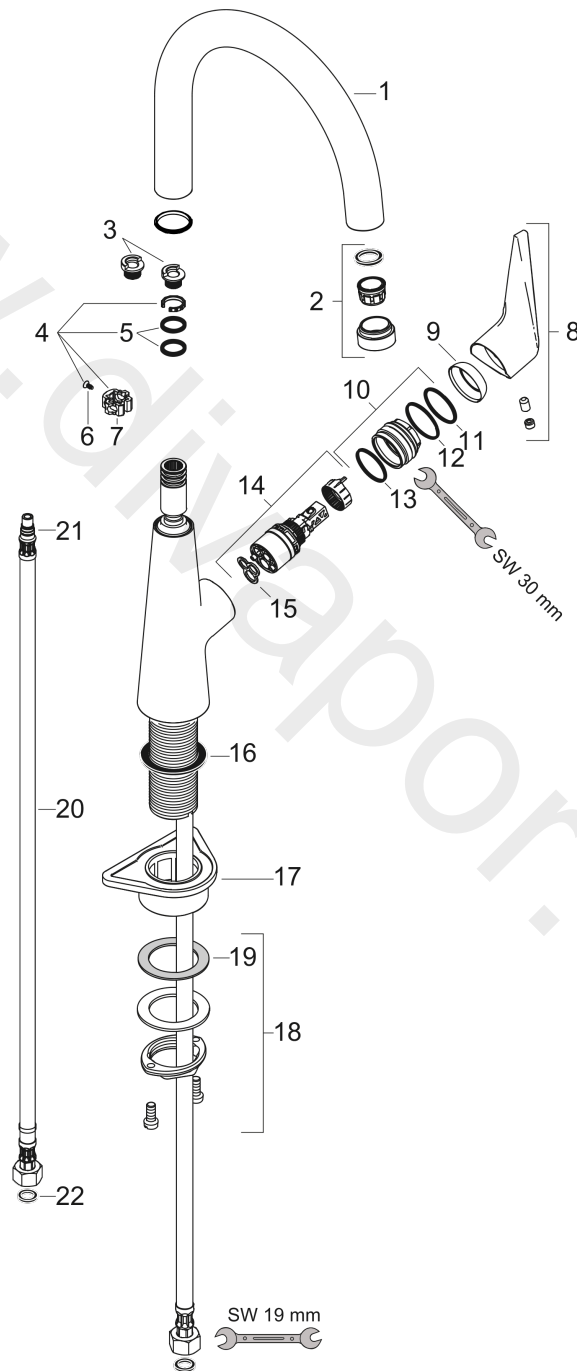

Talis M51
Single lever kitchen mixer 220, 1jet
 Surfaces: Article Number: **73857800**

Exploded Drawing

Year of production: **04/17 - 08/19**

Talis M51

Single lever kitchen mixer 220, 1jet

Surfaces: Article Number: **73857800**

Spare part list

Year of production: **04/17 - 08/19**

| Pos. | Description | Article Number | Price | PU |
|------|-------------------------------------|----------------|----------|----|
| 1 | spout cpl. | 93147800 | £ 275,00 | 1 |
| 2 | aerator M24x1 (15 l/min) | 97691800 | £ 64,00 | 1 |
| 3 | set of locating rings (110° / 150°) | 98486000 | £ 16,10 | 1 |
| 4 | sealing set | 92646000 | £ 20,50 | 1 |
| 5 | O-Ring 14x2,5 | 98189000 | £ 3,30 | 1 |
| 6 | screw | 97662000 | £ 9,00 | 1 |
| 7 | axialring | 97558000 | £ 3,30 | 1 |
| 8 | handle | 93148800 | £ 51,00 | 1 |
| 9 | flange | 95493800 | £ 35,00 | 1 |
| 10 | nut | 98864000 | £ 43,00 | 1 |
| 11 | O-ring 23x2 | 98398000 | £ 3,30 | 1 |
| 12 | O-ring 27x1,5 | 92527000 | £ 13,30 | 1 |
| 13 | O-ring 25x1,5 | 98146000 | £ 3,30 | 1 |
| 14 | cartridge, assy | 97685000 | £ 64,00 | 1 |
| 15 | seal | 98865000 | £ 35,00 | 1 |
| 16 | seal | 92582000 | £ 3,30 | 1 |
| 17 | support | 97523000 | £ 6,10 | 1 |
| 18 | fixing set (Ø 34) | 95049000 | £ 16,10 | 1 |
| 19 | lever collar | 97548000 | £ 3,30 | 1 |
| 20 | connection hose 900 mm M8x0,75 G3/8 | 98758000 | £ 35,00 | 1 |
| 21 | O-ring 7x1,5 | 98422000 | £ 3,30 | 1 |
| 22 | sealing set | 95581000 | £ 6,10 | 1 |