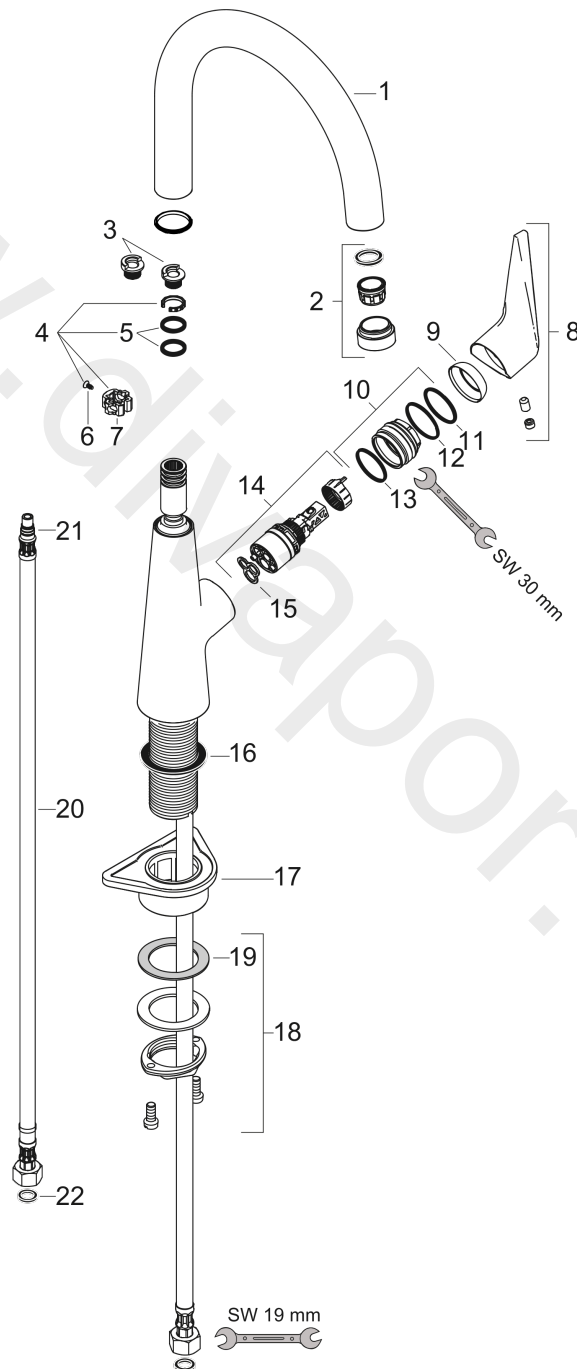

Talis M51

Single lever kitchen mixer 220, 1jet

Finish: **Chrome** Article Number: **73857000**

Description

product features

- ComfortZone 220
- swivel range adjustable in 3 steps 110°, 150° or 360°
- normal spray
- connection dimension: DN15
- maximum flow rate at 3 bar: 10 l/min
- ceramic cartridge
- connection type: G 3/8 connections
- temperature limitation adjustable
- suitable for continuous flow water heaters

Technology

Product image

Scale drawing

Flowchart

Talis M51
Single lever kitchen mixer 220, 1jet
 Finish: **Chrome** Article Number: **73857000**

Exploded Drawing

Year of production: >04/17

Talis M51**Single lever kitchen mixer 220, 1jet**Finish: **Chrome** Article Number: **73857000****Spare part list**

Year of production: >04/17

Pos.	Description	Article Number	Price	PU
1	spout cpl.	93147000	£ 173,00	1
2	aerator M24x1 (15 l/min)	97691000	£ 51,00	1
3	set of locating rings (110° / 150°)	98486000	£ 16,10	1
4	sealing set	92646000	£ 20,50	1
5	O-Ring 14x2,5	98189000	£ 3,30	1
6	screw	97662000	£ 9,00	1
7	axialring	97558000	£ 3,30	1
8	handle	93148000	£ 35,00	1
9	flange	95493000	£ 20,50	1
10	nut	98864000	£ 43,00	1
11	O-ring 23x2	98398000	£ 3,30	1
12	O-ring 27x1,5	92527000	£ 13,30	1
13	O-ring 25x1,5	98146000	£ 3,30	1
14	cartridge, assy	97685000	£ 64,00	1
15	seal	98865000	£ 35,00	1
16	seal	92582000	£ 3,30	1
17	support	97523000	£ 6,10	1
18	fixing set (Ø 34)	95049000	£ 16,10	1
19	lever collar	97548000	£ 3,30	1
20	connection hose 900 mm M8x0,75 G3/8	98758000	£ 35,00	1
21	O-ring 7x1,5	98422000	£ 3,30	1
22	sealing set	95581000	£ 6,10	1