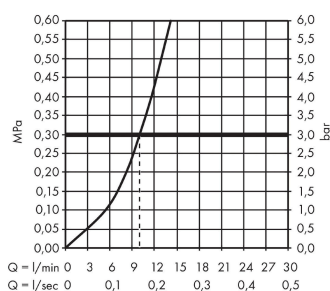

Talis M51

Single lever kitchen mixer 220, 1jet

Finish: **Chrome** Article Number: **73857000**

Description

product features

- ComfortZone 220
- swivel range adjustable in 3 steps 110°, 150° or 360°
- normal spray
- connection dimension: DN15
- maximum flow rate at 3 bar: 10 l/min
- ceramic cartridge
- connection type: G 3/8 connections
- temperature limitation adjustable
- suitable for continuous flow water heaters

Technology

Product image

Scale drawing

Flowchart

Talis M51
Single lever kitchen mixer 220, 1jet
 Finish: **Chrome** Article Number: **73857000**

Exploded Drawing

Year of production: >04/17

Talis M51**Single lever kitchen mixer 220, 1jet**Finish: **Chrome** Article Number: **73857000****Spare part list**

Year of production: >04/17

Pos.	Description	Article Number	Price	PU
1	spout cpl.	93147000	£ 173,00	1
2	aerator M24x1 (15 l/min)	97691000	£ 51,00	1
3	set of locating rings (110° / 150°)	98486000	£ 16,10	1
4	sealing set	92646000	£ 20,50	1
5	O-Ring 14x2,5	98189000	£ 3,30	1
6	screw	97662000	£ 9,00	1
7	axialring	97558000	£ 3,30	1
8	handle	93148000	£ 35,00	1
9	flange	95493000	£ 20,50	1
10	nut	98864000	£ 43,00	1
11	O-ring 23x2	98398000	£ 3,30	1
12	O-ring 27x1,5	92527000	£ 13,30	1
13	O-ring 25x1,5	98146000	£ 3,30	1
14	cartridge, assy	97685000	£ 64,00	1
15	seal	98865000	£ 35,00	1
16	seal	92582000	£ 3,30	1
17	support	97523000	£ 6,10	1
18	fixing set (Ø 34)	95049000	£ 16,10	1
19	lever collar	97548000	£ 3,30	1
20	connection hose 900 mm M8x0,75 G3/8	98758000	£ 35,00	1
21	O-ring 7x1,5	98422000	£ 3,30	1
22	sealing set	95581000	£ 6,10	1