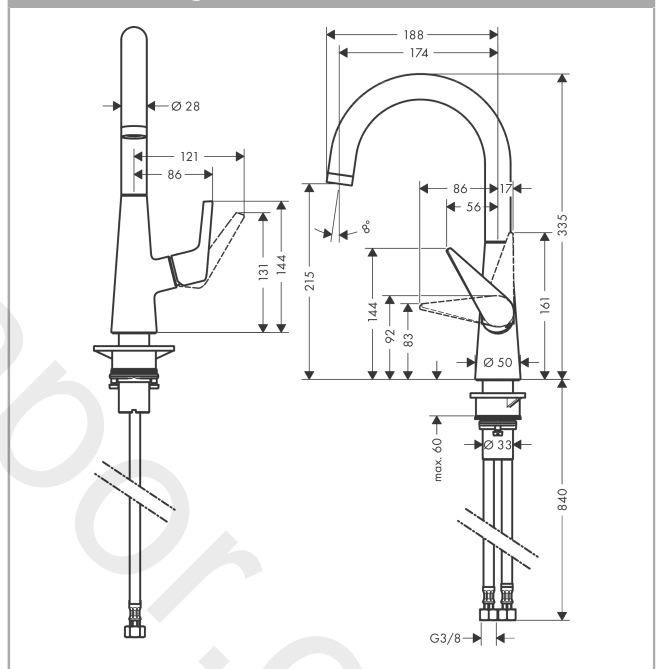

Talis M51

Single lever kitchen mixer 220, 1jet

Finish: **Chrome** Article Number: **73857000**

Description

product features

- ComfortZone 220
- swivel range adjustable in 3 steps 110°, 150° or 360°
- normal spray
- connection dimension: DN15
- maximum flow rate at 3 bar: 10 l/min
- ceramic cartridge
- connection type: G 3/8 connections
- temperature limitation adjustable
- suitable for continuous flow water heaters

Technology

Product image

Scale drawing

Flowchart

Talis M51
Single lever kitchen mixer 220, 1jet
 Finish: **Chrome** Article Number: **73857000**

Exploded Drawing

Year of production: >04/17

Talis M51**Single lever kitchen mixer 220, 1jet**Finish: **Chrome** Article Number: **73857000****Spare part list**

Year of production: >04/17

Pos.	Description	Article Number	Price	PU
1	spout cpl.	93147000	£ 173,00	1
2	aerator M24x1 (15 l/min)	97691000	£ 51,00	1
3	set of locating rings (110° / 150°)	98486000	£ 16,10	1
4	sealing set	92646000	£ 20,50	1
5	O-Ring 14x2,5	98189000	£ 3,30	1
6	screw	97662000	£ 9,00	1
7	axialring	97558000	£ 3,30	1
8	handle	93148000	£ 35,00	1
9	flange	95493000	£ 20,50	1
10	nut	98864000	£ 43,00	1
11	O-ring 23x2	98398000	£ 3,30	1
12	O-ring 27x1,5	92527000	£ 13,30	1
13	O-ring 25x1,5	98146000	£ 3,30	1
14	cartridge, assy	97685000	£ 64,00	1
15	seal	98865000	£ 35,00	1
16	seal	92582000	£ 3,30	1
17	support	97523000	£ 6,10	1
18	fixing set (Ø 34)	95049000	£ 16,10	1
19	lever collar	97548000	£ 3,30	1
20	connection hose 900 mm M8x0,75 G3/8	98758000	£ 35,00	1
21	O-ring 7x1,5	98422000	£ 3,30	1
22	sealing set	95581000	£ 6,10	1