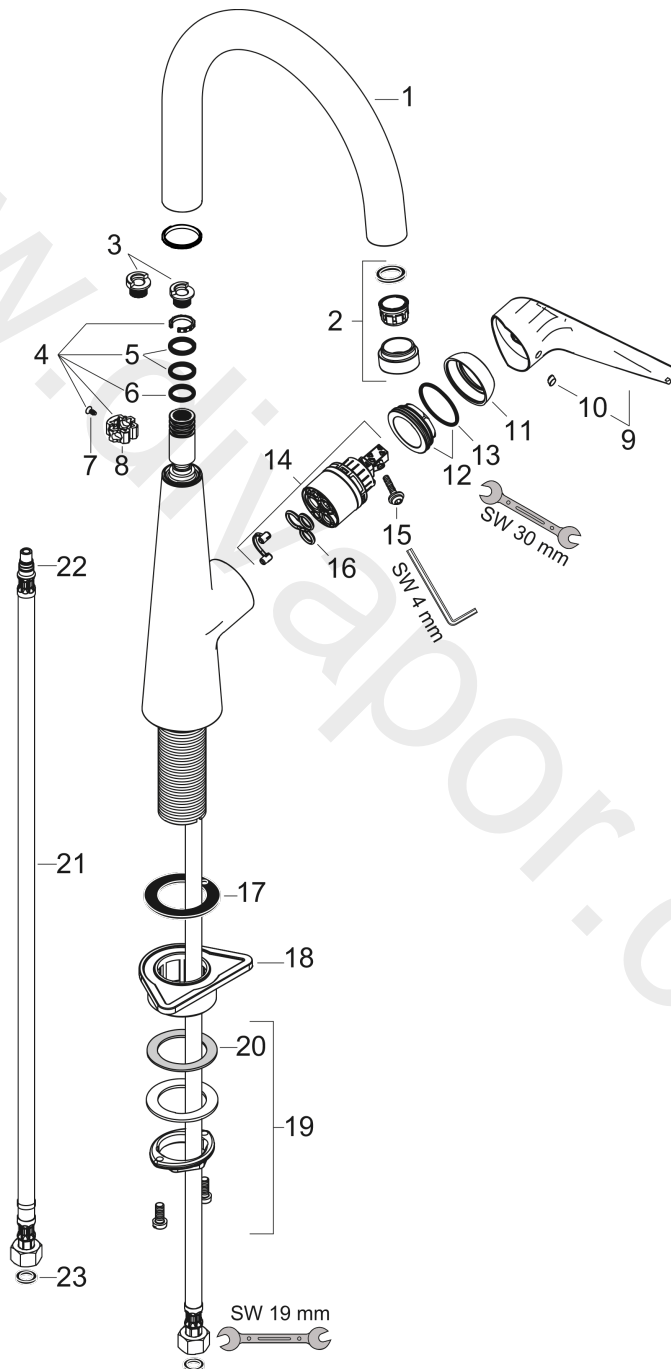

**Talis M51**  
**Single lever kitchen mixer 260, 1jet**  
 Surfaces: Article Number: **73855000**

**Exploded Drawing**

Year of production: **04/17 - 12/20**

**Talis M51****Single lever kitchen mixer 260, 1jet**Surfaces: Article Number: **73855000****Spare part list**Year of production: **04/17 - 12/20**

Pos.	Description	Article Number	Price	PU
1	spout cpl.	92727000	£ 137,00	1
2	aerator M24x1 (15 l/min)	97691000	£ 51,00	1
3	set of locating rings (110° / 150°)	98486000	£ 16,10	1
4	sealing set	92646000	£ 20,50	1
5	O-Ring 14x2,5	98189000	£ 3,30	1
6	O-ring 11x3	92481000	£ 3,30	1
7	screw	97662000	£ 9,00	1
8	axialring	97558000	£ 3,30	1
9	handle	92581000	£ 51,00	1
10	screw cover	96338000	£ 3,30	1
11	flange	95498000	£ 9,00	1
12	nut	97209000	£ 16,10	1
13	O-Ring 32x2	98193000	£ 3,30	1
14	cartridge, assy	92730000	£ 35,00	1
15	locking screw for handle	95140000	£ 6,10	1
16	seal	95008000	£ 9,00	1
17	seal	92582000	£ 3,30	1
18	support	97523000	£ 6,10	1
19	fixing set (Ø 34)	95049000	£ 16,10	1
20	lever collar	97548000	£ 3,30	1
21	connection hose 900 mm M8x0,75 G3/8	98758000	£ 35,00	1
22	O-ring 7x1,5	98422000	£ 3,30	1
23	sealing set	95581000	£ 6,10	1