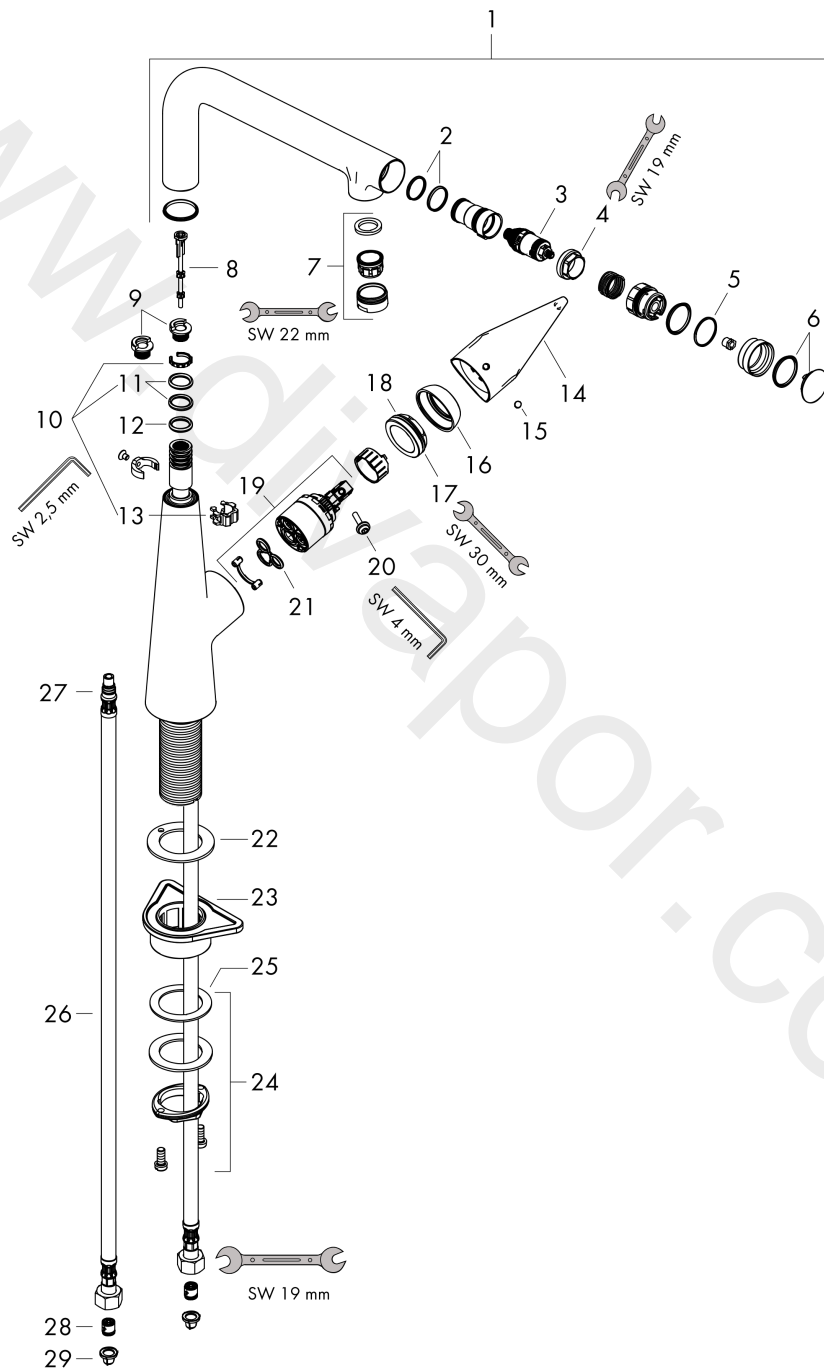

Talis M51

Single lever kitchen mixer 300, 1jet

Finish: **Chrome** Article Number: **73854000**

Flowchart

Talis M51
Single lever kitchen mixer 300, 1jet
 Finish: **Chrome** Article Number: **73854000**

Exploded Drawing

Year of production: >04/17

Talis M51

Single lever kitchen mixer 300, 1jet

Finish: **Chrome** Article Number: **73854000**

Spare part list

Year of production: >04/17

Pos.	Description	Article Number	Price	PU
1	spout cpl.	92695000	£ 370,00	1
2	O-ring 17x1,5	98137000	£ 3,30	1
3	shut off unit	98463000	£ 51,00	1
4	nut	92567000	£ 20,50	1
5	O-ring 19x1,5	95962000	£ 3,30	1
6	cover	92566000	£ 16,10	1
7	aerator M24x1 (15 l/min)	13913000	£ 14,00	1
8	tappet	92505000	£ 6,10	1
9	set of locating rings (110° / 150°)	98486000	£ 16,10	1
10	O-Ring 14x2,5	98189000	£ 3,30	1
11	O-ring 11x3	92481000	£ 3,30	1
12	handle	92581000	£ 51,00	1
13	screw cover	96338000	£ 3,30	1
14	flange	95498000	£ 9,00	1
15	nut	97209000	£ 16,10	1
16	O-Ring 32x2	98193000	£ 3,30	1
17	cartridge, assy	92730000	£ 35,00	1
18	locking screw for handle	95140000	£ 6,10	1
19	seal	95008000	£ 9,00	1
20	seal	92582000	£ 3,30	1
21	support	97523000	£ 6,10	1
22	fixing set (Ø 34)	95049000	£ 16,10	1
23	lever collar	97548000	£ 3,30	1
24	connection hose 900 mm M8x0,75 G3/8	95372000	£ 35,00	1
25	O-ring 7x1,5	98422000	£ 3,30	1
26	non return valve DW 10	96456000	£ 9,00	1
27	filter packing	95291000	£ 13,30	1