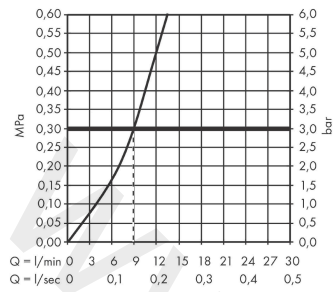

Talis M51

Single lever kitchen mixer 300, 1jet

Finish: **Chrome** Article Number: **73854000**

Flowchart

Talis M51
Single lever kitchen mixer 300, 1jet
 Finish: **Chrome** Article Number: **73854000**

Exploded Drawing

Year of production: >04/17

Talis M51

Single lever kitchen mixer 300, 1jet

Finish: **Chrome** Article Number: **73854000**

Spare part list

Year of production: >04/17

Pos.	Description	Article Number	Price	PU
1	spout cpl.	92695000	£ 370,00	1
2	O-ring 17x1,5	98137000	£ 3,30	1
3	shut off unit	98463000	£ 51,00	1
4	nut	92567000	£ 20,50	1
5	O-ring 19x1,5	95962000	£ 3,30	1
6	cover	92566000	£ 16,10	1
7	aerator M24x1 (15 l/min)	13913000	£ 14,00	1
8	tappet	92505000	£ 6,10	1
9	set of locating rings (110° / 150°)	98486000	£ 16,10	1
10	O-Ring 14x2,5	98189000	£ 3,30	1
11	O-ring 11x3	92481000	£ 3,30	1
12	handle	92581000	£ 51,00	1
13	screw cover	96338000	£ 3,30	1
14	flange	95498000	£ 9,00	1
15	nut	97209000	£ 16,10	1
16	O-Ring 32x2	98193000	£ 3,30	1
17	cartridge, assy	92730000	£ 35,00	1
18	locking screw for handle	95140000	£ 6,10	1
19	seal	95008000	£ 9,00	1
20	seal	92582000	£ 3,30	1
21	support	97523000	£ 6,10	1
22	fixing set (Ø 34)	95049000	£ 16,10	1
23	lever collar	97548000	£ 3,30	1
24	connection hose 900 mm M8x0,75 G3/8	95372000	£ 35,00	1
25	O-ring 7x1,5	98422000	£ 3,30	1
26	non return valve DW 10	96456000	£ 9,00	1
27	filter packing	95291000	£ 13,30	1