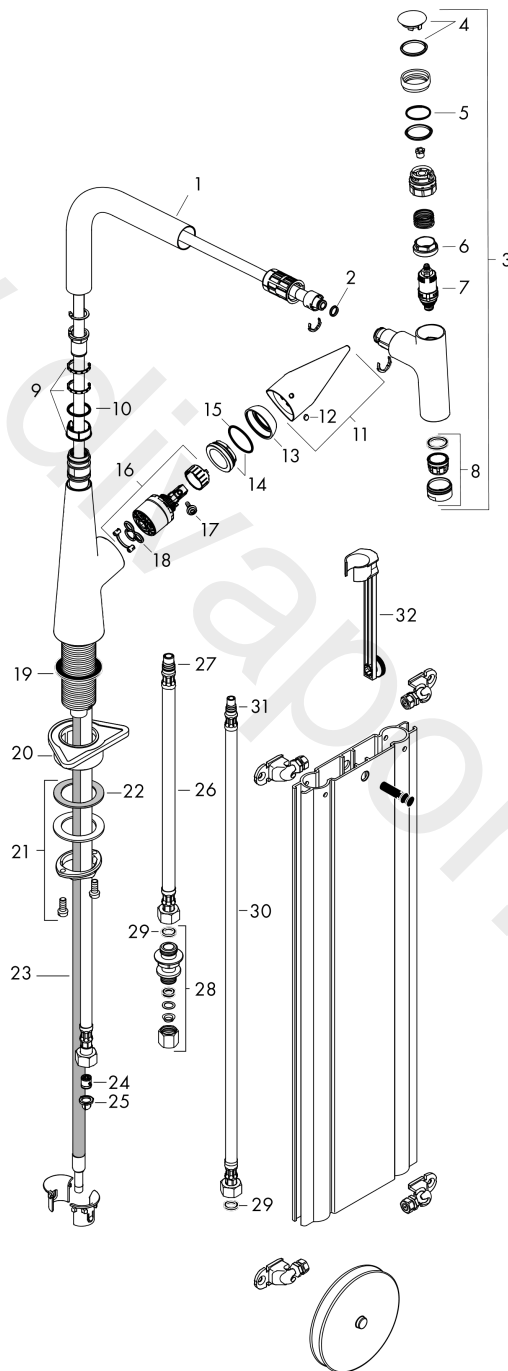

### Product image

### Scale drawing

**Talis Select M51**  
**Single lever kitchen mixer 300, pull-out spout, 1jet, sBox**  
 Finish: **Stainless Steel Finish** Article Number: **73853800**

**Flowchart**

Q - l/min 0 3 6 9 12 15 18 21 24 27 30  
 Q - l/sec 0 0,1 0,2 0,3 0,4 0,5

**Talis Select M51**  
**Single lever kitchen mixer 300, pull-out spout, 1jet, sBox**  
 Finish: **Stainless Steel Finish** Article Number: **73853800**

**Exploded Drawing**

Year of production: >05/19

### Spare part list

Year of production: >05/19

Pos.	Description	Article Number	Price	PU
1	spout cpl.	92583800	£ 137,00	1
2	O-ring 8x2	98112000	£ 3,30	1
3	handspray	92570800	£ 445,00	1
4	cover	92566000	£ 16,10	1
5	O-ring 19x1,5	95962000	£ 3,30	1
6	nut	92567000	£ 20,50	1
7	shut off unit	98463000	£ 51,00	1
8	aerator M24x1 (15 l/min)	13913000	£ 14,00	1
9	set of lever collars	98365000	£ 9,00	1
10	O-ring 21x2,5	98211000	£ 3,30	1
11	handle	92581800	£ 96,00	1
12	screw cover	96338000	£ 3,30	1
13	flange	95498800	£ 25,00	1
14	nut	97209000	£ 16,10	1
15	O-Ring 32x2	98193000	£ 3,30	1
16	cartridge, assy	92730000	£ 35,00	1
17	locking screw for handle	95140000	£ 6,10	1
18	seal	95008000	£ 9,00	1
19	seal	92582000	£ 3,30	1
20	support	97523000	£ 6,10	1
21	fixing set (Ø 34)	95049000	£ 16,10	1
22	lever collar	97548000	£ 3,30	1
23	hose 1,50 m	92569000	£ 79,00	1
24	non return valve DW 10	96456000	£ 9,00	1
25	filter packing	95291000	£ 13,30	1
26	connection hose 450 mm M10x1 G3/8	96507000	£ 43,00	1
27	O-ring 8x1,75	97827000	£ 3,30	1
28	squeezing connection	96099000	£ 9,00	1
29	sealing set	95581000	£ 6,10	1
30	connection hose 900 mm M8x0,75 G3/8	95372000	£ 35,00	1
31	O-ring 7x1,5	98422000	£ 3,30	1
32	extension set	43333000	-	1