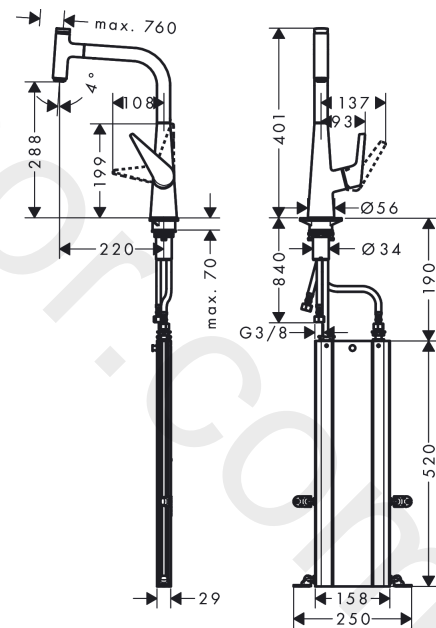

#### product features

- consists of: single lever kitchen mixer, hose box
- ComfortZone 300
- swivel range adjustable in 2 steps to 110° or 150°
- normal spray
- Select button for a comfortable start/stop of the water flow
- MagFit magnetic shower support
- connection dimension: DN15
- maximum flow rate at 3 bar: 8 l/min
- ceramic cartridge
- connection type: G 3/8 connections
- temperature limitation adjustable
- integrated non-return valve
- suitable for continuous flow water heaters
- sBox for quiet, smooth and protected hose guidance in the cabinet, under the countertop
- extension length up to 76 cm

### Scale drawing

**Talis Select M51**  
**Single lever kitchen mixer 300, pull-out spout, 1jet, sBox**  
 Finish: **Stainless Steel Finish** Article Number: **73853800**

**Flowchart**

Q - l/min 0 3 6 9 12 15 18 21 24 27 30  
 Q - l/sec 0 0,1 0,2 0,3 0,4 0,5