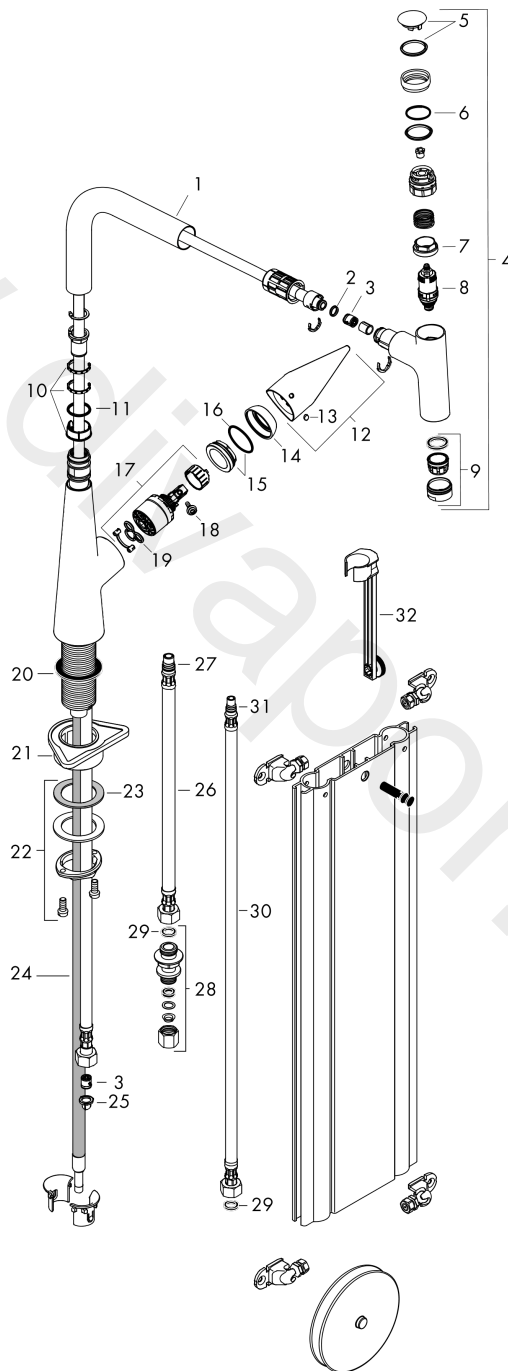

Talis Select M51
Single lever kitchen mixer 300, pull-out spout, 1jet, sBox
 Surfaces: Article Number: **73853800**

Exploded Drawing

Year of production: **04/17 - 04/19**

Talis Select M51

Single lever kitchen mixer 300, pull-out spout, 1jet, sBox

Surfaces: Article Number: **73853800**

Spare part list

Year of production: 04/17 - 04/19

Pos.	Description	Article Number	Price	PU
1	spout cpl.	92583800	£ 137,00	1
2	O-ring 8x2	98112000	£ 3,30	1
3	non return valve DW 10	96456000	£ 9,00	1
4	handspray	92570800	£ 445,00	1
5	cover	92566880	£ 20,50	1
6	O-ring 19x1,5	95962000	£ 3,30	1
7	nut	92567000	£ 20,50	1
8	shut off unit	98463000	£ 51,00	1
9	aerator M24x1 (15 l/min)	13913800	£ 25,00	1
10	set of lever collars	98365000	£ 9,00	1
11	O-ring 21x2,5	98211000	£ 3,30	1
12	handle	92581800	£ 96,00	1
13	screw cover	96338000	£ 3,30	1
14	flange	95498800	£ 25,00	1
15	nut	97209000	£ 16,10	1
16	O-Ring 32x2	98193000	£ 3,30	1
17	cartridge, assy	92730000	£ 35,00	1
18	locking screw for handle	95140000	£ 6,10	1
19	seal	95008000	£ 9,00	1
20	seal	92582000	£ 3,30	1
21	support	97523000	£ 6,10	1
22	fixing set (Ø 34)	95049000	£ 16,10	1
23	lever collar	97548000	£ 3,30	1
24	hose 1,50 m	92569000	£ 79,00	1
25	filter packing	95291000	£ 13,30	1
26	connection hose 450 mm M10x1 G3/8	96507000	£ 43,00	1
27	O-ring 8x1,75	97827000	£ 3,30	1
28	sealing set	95581000	£ 6,10	1
29	squeezing connection	96099000	£ 9,00	1
30	connection hose 900 mm M8x0,75 G3/8	95372000	£ 35,00	1
31	O-ring 7x1,5	98422000	£ 3,30	1
32	extension set	43333000	-	1