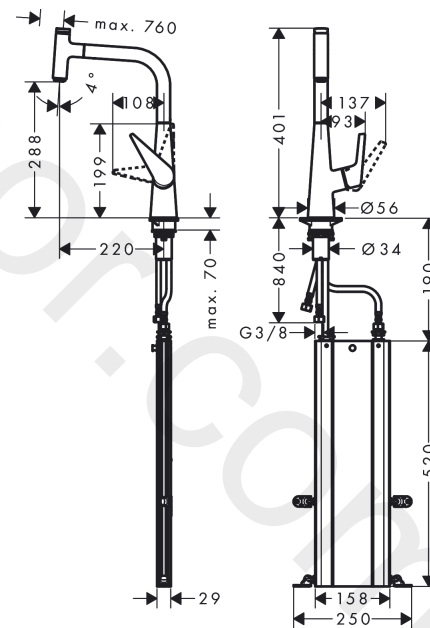

Scale drawing