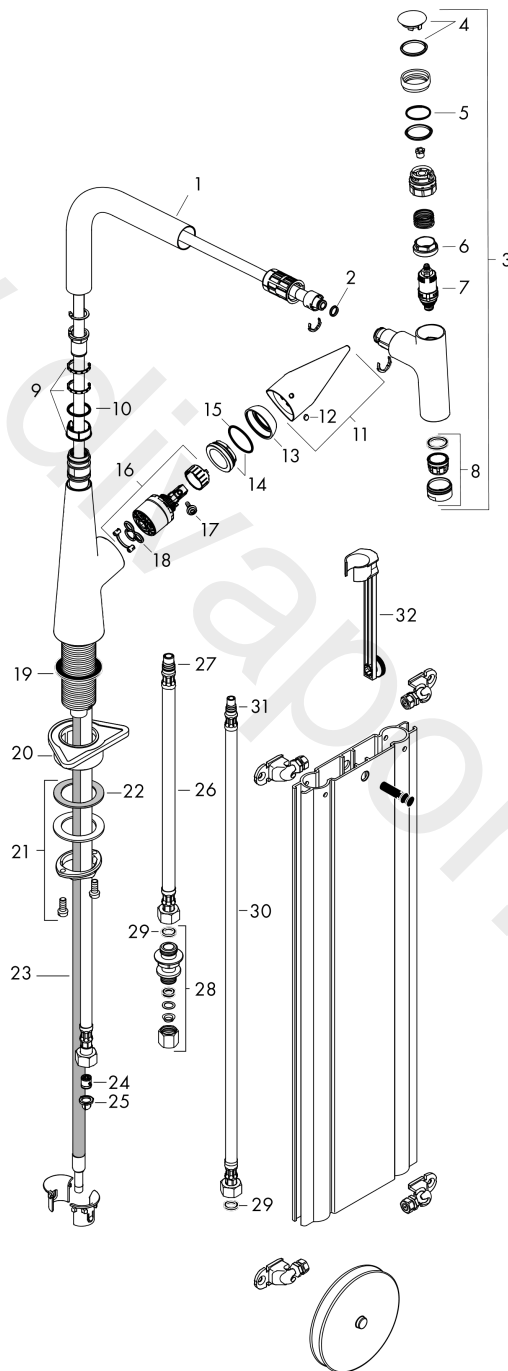

Q - l/min 0 3 6 9 12 15 18 21 24 27 30
 Q - l/sec 0 0,1 0,2 0,3 0,4 0,5

Talis Select M51
Single lever kitchen mixer 300, pull-out spout, 1jet, sBox
 Finish: **Chrome** Article Number: **73853000**

Exploded Drawing

Year of production: >05/19

Talis Select M51

Single lever kitchen mixer 300, pull-out spout, 1jet, sBox

Finish: **Chrome** Article Number: **73853000**

Spare part list

Year of production: >05/19

Pos.	Description	Article Number	Price	PU
1	spout cpl.	92583000	£ 79,00	1
2	O-ring 8x2	98112000	£ 3,30	1
3	handspray	92570000	£ 275,00	1
4	cover	92566000	£ 16,10	1
5	O-ring 19x1,5	95962000	£ 3,30	1
6	nut	92567000	£ 20,50	1
7	shut off unit	98463000	£ 51,00	1
8	aerator M24x1 (15 l/min)	13913000	£ 14,00	1
9	set of lever collars	98365000	£ 9,00	1
10	O-ring 21x2,5	98211000	£ 3,30	1
11	handle	92581000	£ 51,00	1
12	screw cover	96338000	£ 3,30	1
13	flange	95498000	£ 9,00	1
14	nut	97209000	£ 16,10	1
15	O-Ring 32x2	98193000	£ 3,30	1
16	cartridge, assy	92730000	£ 35,00	1
17	locking screw for handle	95140000	£ 6,10	1
18	seal	95008000	£ 9,00	1
19	seal	92582000	£ 3,30	1
20	support	97523000	£ 6,10	1
21	fixing set (Ø 34)	95049000	£ 16,10	1
22	lever collar	97548000	£ 3,30	1
23	hose 1,50 m	92569000	£ 79,00	1
24	non return valve DW 10	96456000	£ 9,00	1
25	filter packing	95291000	£ 13,30	1
26	connection hose 450 mm M10x1 G3/8	96507000	£ 43,00	1
27	O-ring 8x1,75	97827000	£ 3,30	1
28	squeezing connection	96099000	£ 9,00	1
29	sealing set	95581000	£ 6,10	1
30	connection hose 900 mm M8x0,75 G3/8	95372000	£ 35,00	1
31	O-ring 7x1,5	98422000	£ 3,30	1
32	extension set	43333000	-	1