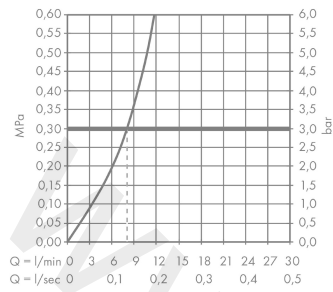

Article Details

Price excl. VAT

666,67 £

Technology

Product image

Scale drawing

Talis Select M51
Single lever kitchen mixer 300, pull-out spout, 1jet, sBox
 Finish: **Chrome** Article Number: **73853000**

Flowchart

Q - l/min 0 3 6 9 12 15 18 21 24 27 30
 Q - l/sec 0 0,1 0,2 0,3 0,4 0,5

Talis Select M51
Single lever kitchen mixer 300, pull-out spout, 1jet, sBox
 Finish: **Chrome** Article Number: **73853000**

Exploded Drawing