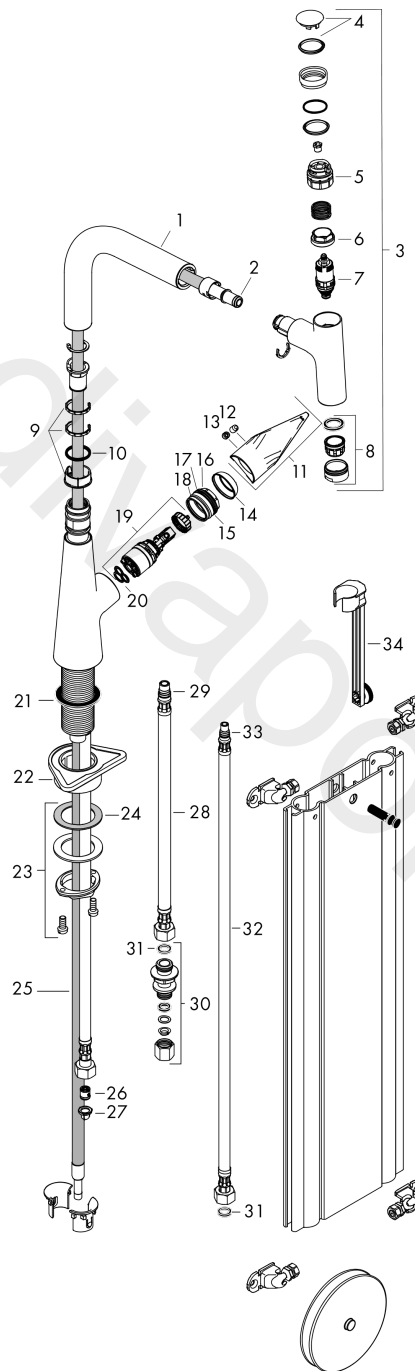

Talis Select M51
Single lever kitchen mixer 220, pull-out spout, 1jet, sBox
 Finish: **Stainless Steel Finish** Article Number: **73852800**

Flowchart

Q - l/min 0 3 6 9 12 15 18 21 24 27 30
 Q - l/sec 0 0,1 0,2 0,3 0,4 0,5

Talis Select M51
Single lever kitchen mixer 220, pull-out spout, 1jet, sBox
 Finish: **Stainless Steel Finish** Article Number: **73852800**

Exploded Drawing

Year of production: >04/19

Talis Select M51

Single lever kitchen mixer 220, pull-out spout, 1jet, sBox

Finish: **Stainless Steel Finish** Article Number: **73852800**

Spare part list

Year of production: >04/19

Pos.	Description	Article Number	Price	PU
1	spout cpl.	93175800	£ 224,00	1
2	O-ring 8x2	98112000	£ 3,30	1
3	handspray	93174800	£ 445,00	1
4	cover	92566000	£ 16,10	1
5	O-Ring 14x1,5	98201000	£ 3,30	1
6	nut	92567000	£ 20,50	1
7	shut off unit	98463000	£ 51,00	1
8	aerator M24x1 (15 l/min)	13913800	£ 25,00	1
9	set of lever collars	98365000	£ 9,00	1
10	O-ring 21x2,5	98211000	£ 3,30	1
11	handle	93148800	£ 51,00	1
12	hollow set screw M6x10 DIN 916	96029000	£ 3,30	1
13	screw cover	95704000	£ 3,30	1
14	flange	98863800	£ 64,00	1
15	nut	98864000	£ 43,00	1
16	O-ring 23x2	98398000	£ 3,30	1
17	O-ring 27x1,5	92527000	£ 13,30	1
18	O-ring 25x1,5	98146000	£ 3,30	1
19	cartridge, assy	97685000	£ 64,00	1
20	seal	98865000	£ 35,00	1
21	seal	92582000	£ 3,30	1
22	support	97523000	£ 6,10	1
23	fixing set (Ø 34)	95049000	£ 16,10	1
24	lever collar	97548000	£ 3,30	1
25	hose 1,50 m	92569000	£ 79,00	1
26	non return valve DW 10	96456000	£ 9,00	1
27	filter packing	95291000	£ 13,30	1
28	connection hose 450 mm M10x1 G3/8	96507000	£ 43,00	1
29	O-ring 8x1,75	97827000	£ 3,30	1
30	sealing set	95581000	£ 6,10	1
31	squeezing connection	96099000	£ 9,00	1
32	connection hose 900 mm M8x0,75 G3/8	95372000	£ 35,00	1
33	O-ring 7x1,5	98422000	£ 3,30	1
34	extension set	43333000	-	1