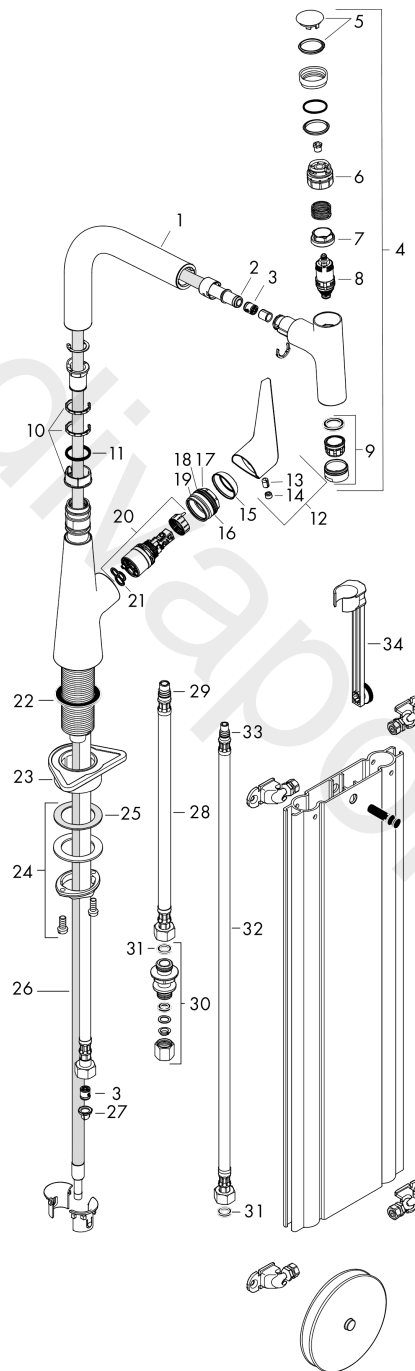

**Talis Select M51**  
**Single lever kitchen mixer 220, pull-out spout, 1jet, sBox**  
 Surfaces: Article Number: **73852800**

Exploded Drawing

Year of production: 04/17 - 03/19

## Talis Select M51

Single lever kitchen mixer 220, pull-out spout, 1jet, sBox

Surfaces: Article Number: 73852800

### Spare part list

Year of production: 04/17 - 03/19

Pos.	Description	Article Number	Price	PU
1	spout cpl.	93175800	£ 224,00	1
2	O-ring 8x2	98112000	£ 3,30	1
3	non return valve DW 10	96456000	£ 9,00	1
4	handspray	93174800	£ 445,00	1
5	cover	92566000	£ 16,10	1
6	O-Ring 14x1,5	98201000	£ 3,30	1
7	nut	92567000	£ 20,50	1
8	shut off unit	98463000	£ 51,00	1
9	aerator M24x1 (15 l/min)	13913800	£ 25,00	1
10	set of lever collars	98365000	£ 9,00	1
11	O-ring 21x2,5	98211000	£ 3,30	1
12	handle	93148800	£ 51,00	1
13	hollow set screw M6x10 DIN 916	96029000	£ 3,30	1
14	screw cover	95704000	£ 3,30	1
15	flange	98863800	£ 64,00	1
16	nut	98864000	£ 43,00	1
17	O-ring 23x2	98398000	£ 3,30	1
18	O-ring 27x1,5	92527000	£ 13,30	1
19	O-ring 25x1,5	98146000	£ 3,30	1
20	cartridge, assy	97685000	£ 64,00	1
21	seal	98865000	£ 35,00	1
22	seal	92582000	£ 3,30	1
23	support	97523000	£ 6,10	1
24	fixing set (Ø 34)	95049000	£ 16,10	1
25	lever collar	97548000	£ 3,30	1
26	hose 1,50 m	92569000	£ 79,00	1
27	filter packing	95291000	£ 13,30	1
28	connection hose 450 mm M10x1 G3/8	96507000	£ 43,00	1
29	O-ring 7x1,5	98422000	£ 3,30	1
30	squeezing connection	96099000	£ 9,00	1
31	sealing set	95581000	£ 6,10	1
32	connection hose 900 mm M8x0,75 G3/8	95372000	£ 35,00	1
33	O-ring 8x1,75	97827000	£ 3,30	1
34	extension set	43333000	-	1