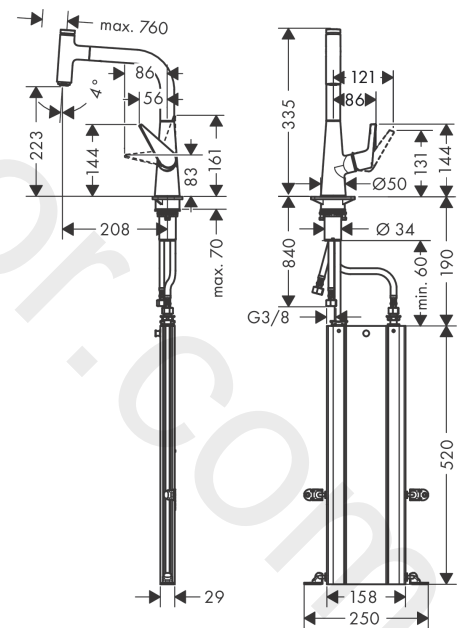

Scale drawing