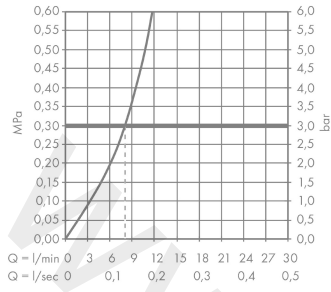

Article Details

Price excl. VAT

633,33 £

Technology

Product image

Scale drawing

Talis Select M51
Single lever kitchen mixer 220, pull-out spout, 1jet, sBox
 Finish: **Chrome** Article Number: **73852000**

Flowchart