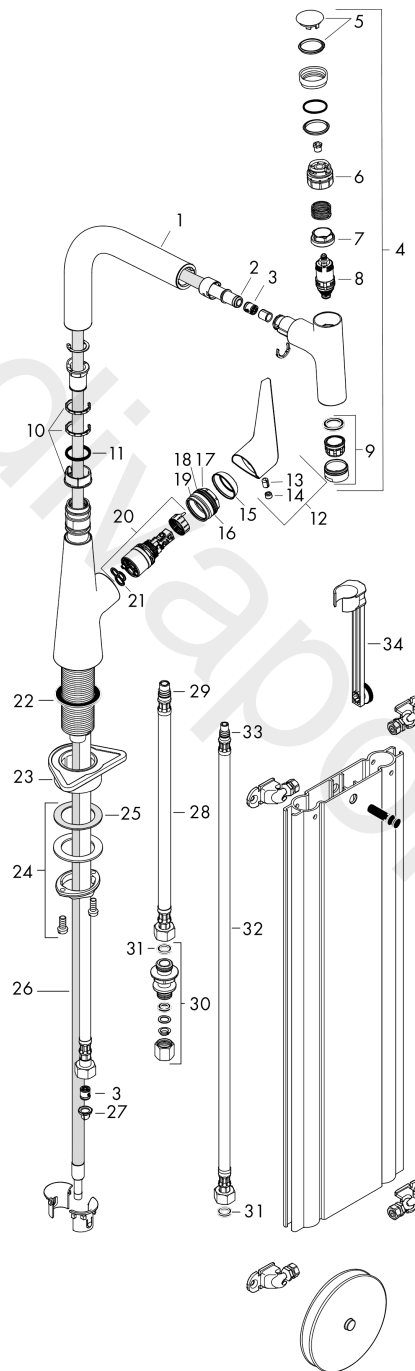

Talis Select M51
Single lever kitchen mixer 220, pull-out spout, 1jet, sBox
 Surfaces: Article Number: **73852000**

Exploded Drawing

Year of production: **04/17 - 03/19**

Talis Select M51

Single lever kitchen mixer 220, pull-out spout, 1jet, sBox

Surfaces: Article Number: 73852000

Spare part list

Year of production: 04/17 - 03/19

Pos.	Description	Article Number	Price	PU
1	spout cpl.	93175000	£ 137,00	1
2	O-ring 8x2	98112000	£ 3,30	1
3	non return valve DW 10	96456000	£ 9,00	1
4	handspray	93174000	£ 275,00	1
5	cover	92566880	£ 20,50	1
6	O-Ring 14x1,5	98201000	£ 3,30	1
7	nut	92567000	£ 20,50	1
8	shut off unit	98463000	£ 51,00	1
9	aerator M24x1 (15 l/min)	13913000	£ 14,00	1
10	set of lever collars	98365000	£ 9,00	1
11	O-ring 21x2,5	98211000	£ 3,30	1
12	handle	93148000	£ 35,00	1
13	hollow set screw M6x10 DIN 916	96029000	£ 3,30	1
14	screw cover	95704000	£ 3,30	1
15	flange	98863000	£ 51,00	1
16	nut	98864000	£ 43,00	1
17	O-ring 23x2	98398000	£ 3,30	1
18	O-ring 27x1,5	92527000	£ 13,30	1
19	O-ring 25x1,5	98146000	£ 3,30	1
20	cartridge, assy	97685000	£ 64,00	1
21	seal	98865000	£ 35,00	1
22	seal	92582000	£ 3,30	1
23	support	97523000	£ 6,10	1
24	fixing set (Ø 34)	95049000	£ 16,10	1
25	lever collar	97548000	£ 3,30	1
26	hose 1,50 m	92569000	£ 79,00	1
27	filter packing	95291000	£ 13,30	1
28	connection hose 450 mm M10x1 G3/8	96507000	£ 43,00	1
29	O-ring 7x1,5	98422000	£ 3,30	1
30	squeezing connection	96099000	£ 9,00	1
31	sealing set	95581000	£ 6,10	1
32	connection hose 900 mm M8x0,75 G3/8	95372000	£ 35,00	1
33	O-ring 8x1,75	97827000	£ 3,30	1
34	extension set	43333000	-	1