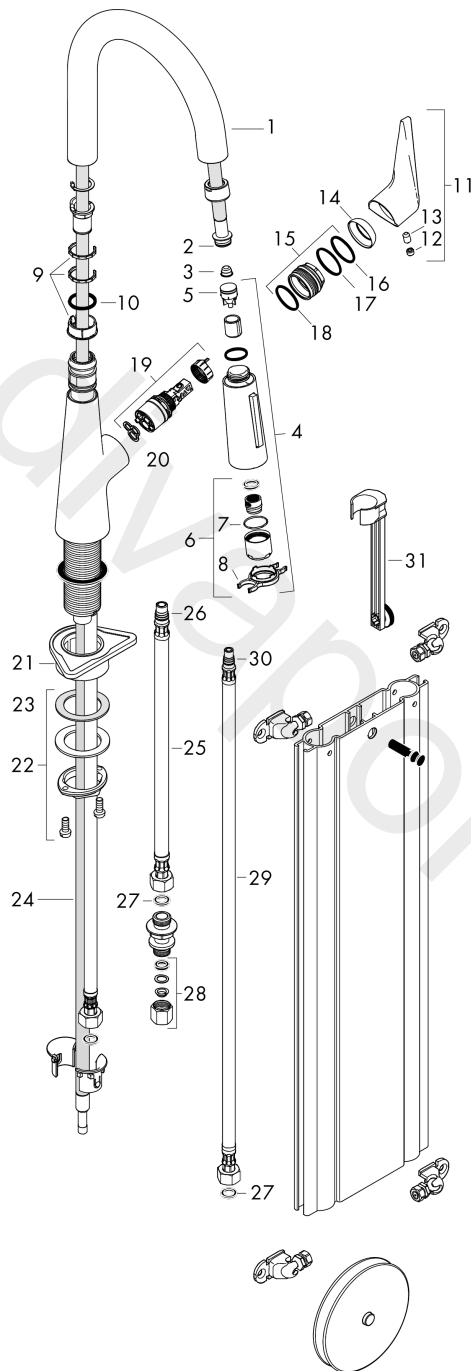

Talis M51
Single lever kitchen mixer 160, pull-out spray, 2jet, sBox
 Surfaces: Article Number: **73850800**

Exploded Drawing

Year of production: **04/17 - 03/19**

Talis M51**Single lever kitchen mixer 160, pull-out spray, 2jet, sBox**Surfaces: Article Number: **73850800****Spare part list**Year of production: **04/17 - 03/19**

Pos.	Description	Article Number	Price	PU
1	spout cpl.	93159800	£ 224,00	1
2	O-ring 11x2	98127000	£ 3,30	1
3	filter	97735000	£ 3,30	1
4	handspray	92732800	£ 224,00	1
5	non return valve	96737000	£ 35,00	1
6	aerator laminar M22x1 (15 l/min)	95909000	£ 51,00	1
7	O-ring 20x1	98140000	£ 3,30	1
8	service tool	95910000	£ 9,00	1
9	set of lever collars	98365000	£ 9,00	1
10	O-ring 21x2,5	98211000	£ 3,30	1
11	handle	93148800	£ 51,00	1
12	screw cover	95704000	£ 3,30	1
13	hollow set screw M6x10 DIN 916	96029000	£ 3,30	1
14	flange	95493800	£ 35,00	1
15	nut	98864000	£ 43,00	1
16	O-ring 23x2	98398000	£ 3,30	1
17	O-ring 27x1,5	92527000	£ 13,30	1
18	O-ring 25x1,5	98146000	£ 3,30	1
19	cartridge, assy	97685000	£ 64,00	1
20	seal	98865000	£ 35,00	1
21	support	97523000	£ 6,10	1
22	fixing set (Ø 34)	95049000	£ 16,10	1
23	lever collar	97548000	£ 3,30	1
24	hose	93191000	£ 96,00	1
25	connection hose 450 mm M10x1 G3/8	96507000	£ 43,00	1
26	O-ring 8x1,75	97827000	£ 3,30	1
27	sealing set	95581000	£ 6,10	1
28	squeezing connection	96099000	£ 9,00	1
29	connection hose 900 mm M8x0,75 G3/8	96316000	£ 43,00	1
30	O-ring 7x1,5	98422000	£ 3,30	1
31	extension set	43333000	-	1