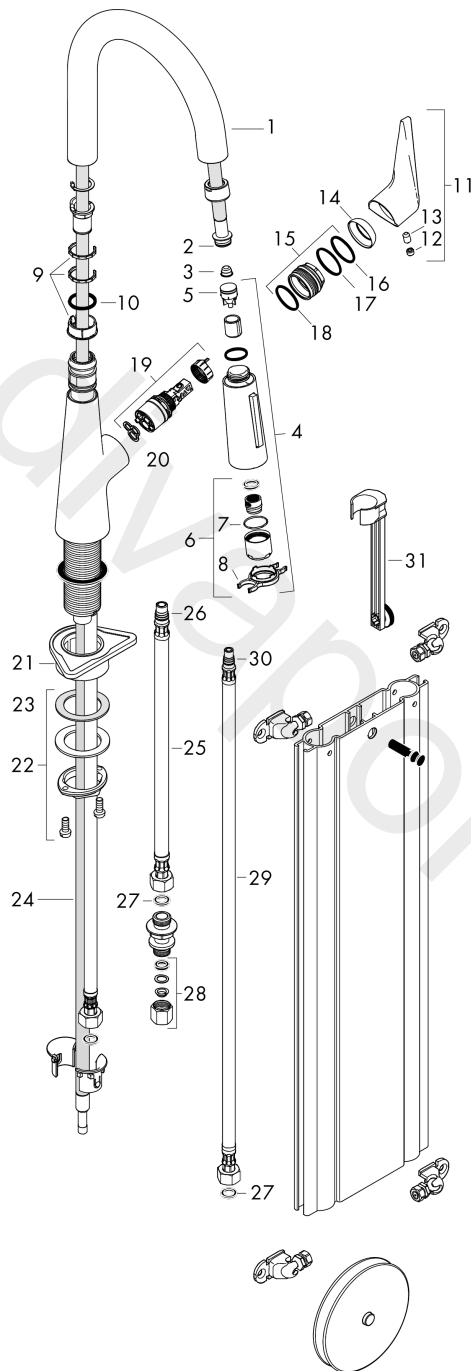

**Talis M51**  
**Single lever kitchen mixer 160, pull-out spray, 2jet, sBox**  
 Surfaces: Article Number: **73850000**

Exploded Drawing

Year of production: 04/17 - 03/19

## Talis M51

Single lever kitchen mixer 160, pull-out spray, 2jet, sBox

Surfaces: Article Number: 73850000

### Spare part list

Year of production: 04/17 - 03/19

Pos.	Description	Article Number	Price	PU
1	spout cpl.	93159000	£ 137,00	1
2	O-ring 11x2	98127000	£ 3,30	1
3	filter	97735000	£ 3,30	1
4	handspray	92732000	£ 137,00	1
5	non return valve	96737000	£ 35,00	1
6	aerator laminar M22x1 (15 l/min)	95909000	£ 51,00	1
7	O-ring 20x1	98140000	£ 3,30	1
8	service tool	95910000	£ 9,00	1
9	set of lever collars	98365000	£ 9,00	1
10	O-ring 21x2,5	98211000	£ 3,30	1
11	handle	93148000	£ 35,00	1
12	screw cover	95704000	£ 3,30	1
13	hollow set screw M6x10 DIN 916	96029000	£ 3,30	1
14	flange	95493000	£ 20,50	1
15	nut	98864000	£ 43,00	1
16	O-ring 23x2	98398000	£ 3,30	1
17	O-ring 27x1,5	92527000	£ 13,30	1
18	O-ring 25x1,5	98146000	£ 3,30	1
19	cartridge, assy	97685000	£ 64,00	1
20	seal	98865000	£ 35,00	1
21	support	97523000	£ 6,10	1
22	fixing set (Ø 34)	95049000	£ 16,10	1
23	lever collar	97548000	£ 3,30	1
24	hose	93191000	£ 96,00	1
25	connection hose 450 mm M10x1 G3/8	96507000	£ 43,00	1
26	O-ring 8x1,75	97827000	£ 3,30	1
27	sealing set	95581000	£ 6,10	1
28	squeezing connection	96099000	£ 9,00	1
29	connection hose 900 mm M8x0,75 G3/8	96316000	£ 43,00	1
30	O-ring 7x1,5	98422000	£ 3,30	1
31	extension set	43333000	-	1