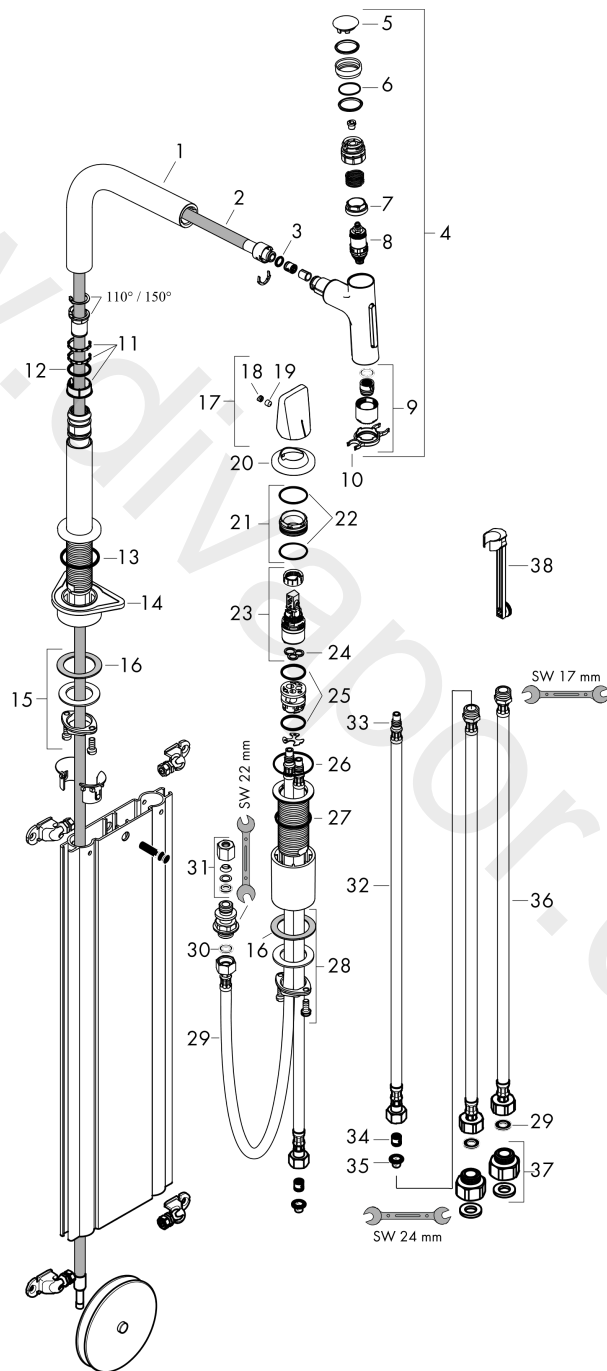

### Scale drawing

**Metris Select M71**

**2-hole single lever kitchen mixer 200, pull-out spray, 2jet, sBox 2 ticks**

Finish: **Matt Black** Article Number: **73849679**

**Flowchart**

**Metris Select M71**  
**2-hole single lever kitchen mixer 200, pull-out spray, 2jet, sBox 2 ticks**  
 Finish: **Matt Black** Article Number: **73849679**

Exploded Drawing

Year of production: >04/20

### Spare part list

Year of production: >04/20

Pos.	Description	Article Number	Price	PU
1	spout cpl.	92583670	£ 118,00	1
2	hose	93188000	£ 137,00	1
3	O-ring 8x2	98112000	£ 3,30	1
4	handspray	93412679	-	1
5	cover	92566880	£ 20,50	1
6	O-Ring 14x1,5	98201000	£ 3,30	1
7	nut	92567000	£ 20,50	1
8	shut off unit	98463000	£ 51,00	1
9	spray former	93743000	£ 43,00	1
10	service tool	95910000	£ 9,00	1
11	set of lever collars	98365000	£ 9,00	1
12	O-ring 21x2,5	98211000	£ 3,30	1
13	O-ring 38x2,5	98198000	£ 6,10	1
14	support	97523000	£ 6,10	1
15	fixing set (Ø 28)	92909000	£ 43,00	1
16	lever collar	97548000	£ 3,30	1
17	handle	93090670	£ 96,00	1
18	screw cover	93093000	£ 3,30	1
19	hollow set screw M6x6	98445000	£ 3,30	1
20	escutcheon	93094670	£ 163,00	1
21	nut	92627000	£ 20,50	1
22	O-ring 27x1,5	92527000	£ 13,30	1
23	cartridge, assy	97685000	£ 64,00	1
24	seal	98865000	£ 35,00	1
25	O-ring 23x2	98398000	£ 3,30	1
26	O-ring 40x1,5	98464000	£ 3,30	1
27	O-ring 36x2	98156000	£ 3,30	1
28	fixing set (special)	93253000	£ 20,50	1
29	connection hose 900 mm M8x0,75 G3/8	98758000	£ 35,00	1
30	sealing set	95581000	£ 6,10	1
31	squeezing connection	96099000	£ 9,00	1
32	connection hose 600 mm M8x0,75 G3/8	95664000	£ 35,00	1
33	O-ring 7x1,5	98422000	£ 3,30	1
34	non return valve DW 10	96456000	£ 9,00	1
35	filter packing	95291000	£ 13,30	1
36	connection hose 700 mm G3/8 x G3/8	95896000	£ 64,00	1
37	set of adapters	93395000	£ 25,00	1
38	extension set	43333000	£ 30,00	1