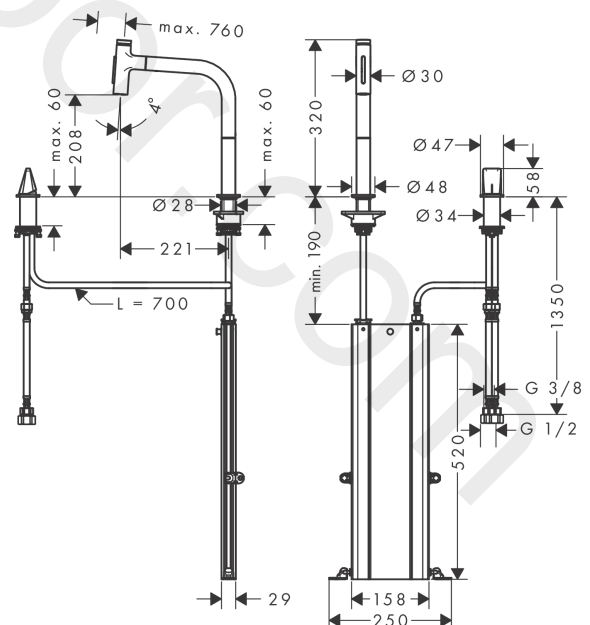

Scale drawing