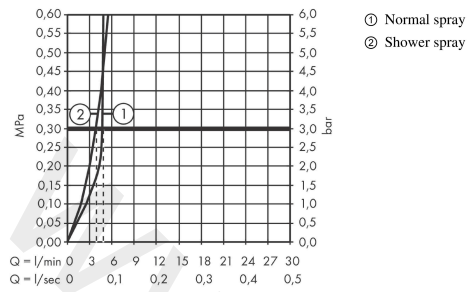

### Scale drawing

**Metris Select M71**

**2-hole single lever kitchen mixer 200, pull-out spray, 2jet, sBox 2 ticks**

Finish: **Matt Black** Article Number: **73849679**

**Flowchart**

**Metris Select M71**  
**2-hole single lever kitchen mixer 200, pull-out spray, 2jet, sBox 2 ticks**  
 Finish: **Matt Black** Article Number: **73849679**