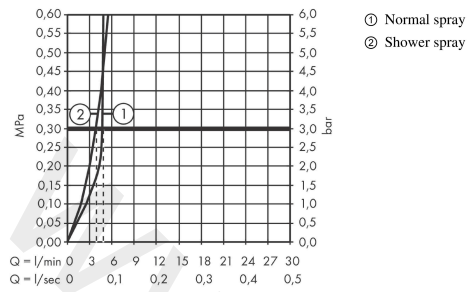

Metris Select M71

2-hole single lever kitchen mixer 200, pull-out spray, 2jet, sBox 2 ticks

Finish: **Brushed Black Chrome** Article Number: **73849349**

Description

product features

- consists of: 2-hole single lever kitchen mixer, control unit, hose box
- ComfortZone 200
- swivel range adjustable in 2 steps to 110° or 150°
- flexible position of faucet controls, 2 tap holes with Ø 35 mm required
- laminar spray, shower spray
- lockable shower spray, spray returns through pressing spray diverter and spray returns automatically through handle closing
- Select button for a comfortable start/stop of the water flow
- MagFit magnetic shower support
- connection dimension: DN15
- maximum flow rate at 3 bar: 4,3 l/min
- ceramic cartridge
- connection type: G ½ connections
- integrated non-return valve
- not suitable for continuous flow water heaters
- sBox for quiet, smooth and protected hose guidance in the cabinet, under the countertop
- extension length up to 76 cm

Technology

Product image

Scale drawing

Metris Select M71

2-hole single lever kitchen mixer 200, pull-out spray, 2jet, sBox 2 ticks

Finish: **Brushed Black Chrome** Article Number: **73849349**

Flowchart

Metris Select M71