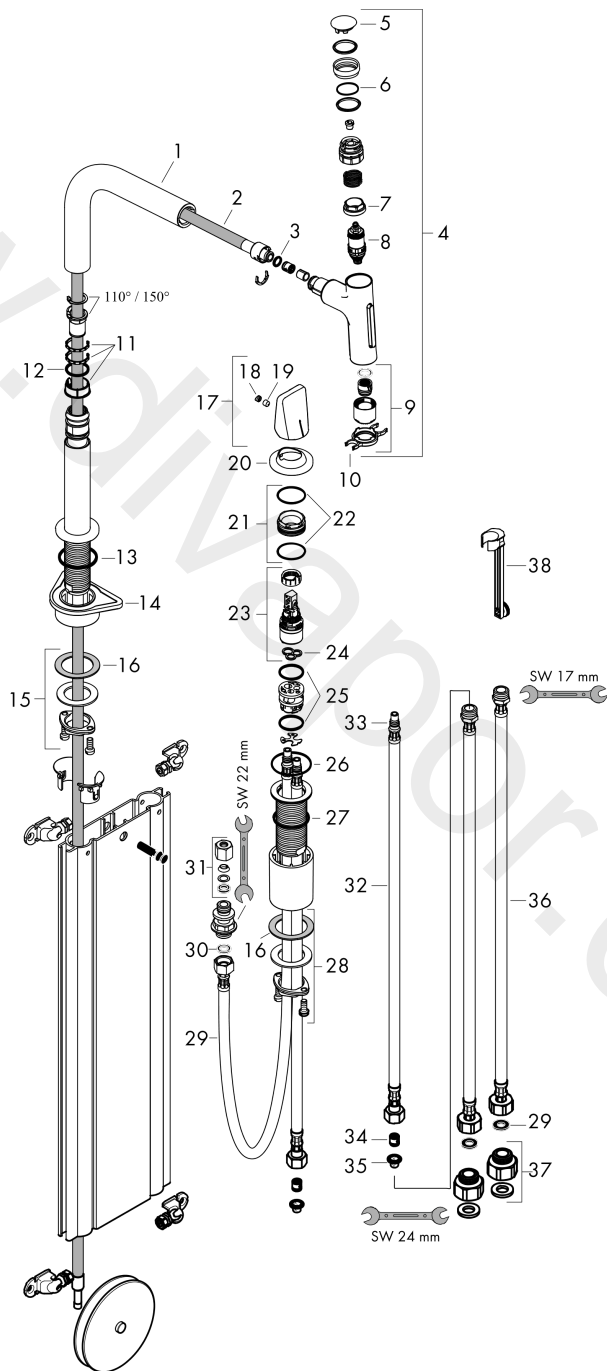

Metris Select M71

2-hole single lever kitchen mixer 200, pull-out spray, 2jet, sBox 2 ticks

Finish: **Brushed Black Chrome** Article Number: **73849349**

Exploded Drawing

Year of production: >04/20

Metris Select M71

2-hole single lever kitchen mixer 200, pull-out spray, 2jet, sBox 2 ticks

Finish: **Brushed Black Chrome** Article Number: **73849349**

Spare part list

Year of production: >04/20

Pos.	Description	Article Number	Price	PU
1	spout cpl.	92583340	£ 118,00	1
2	hose	93188000	£ 137,00	1
3	O-ring 8x2	98112000	£ 3,30	1
4	handspray	93412349	-	1
5	cover	92566340	£ 25,00	1
6	O-Ring 14x1,5	98201000	£ 3,30	1
7	nut	92567000	£ 20,50	1
8	shut off unit	98463000	£ 51,00	1
9	spray former	93743000	£ 43,00	1
10	service tool	95910000	£ 9,00	1
11	set of lever collars	98365000	£ 9,00	1
12	O-ring 21x2,5	98211000	£ 3,30	1
13	O-ring 38x2,5	98198000	£ 6,10	1
14	support	97523000	£ 6,10	1
15	fixing set (Ø 28)	92909000	£ 43,00	1
16	lever collar	97548000	£ 3,30	1
17	handle	93090340	£ 96,00	1
18	screw cover	93093000	£ 3,30	1
19	hollow set screw M6x6	98445000	£ 3,30	1
20	escutcheon	93094340	£ 163,00	1
21	nut	92627000	£ 20,50	1
22	O-ring 27x1,5	92527000	£ 13,30	1
23	cartridge, assy	97685000	£ 64,00	1
24	seal	98865000	£ 35,00	1
25	O-ring 23x2	98398000	£ 3,30	1
26	O-ring 40x1,5	98464000	£ 3,30	1
27	O-ring 36x2	98156000	£ 3,30	1
28	fixing set (special)	93253000	£ 20,50	1
29	connection hose 900 mm M8x0,75 G3/8	98758000	£ 35,00	1
30	sealing set	95581000	£ 6,10	1
31	squeezing connection	96099000	£ 9,00	1
32	connection hose 600 mm M8x0,75 G3/8	95664000	£ 35,00	1
33	O-ring 7x1,5	98422000	£ 3,30	1
34	non return valve DW 10	96456000	£ 9,00	1
35	filter packing	95291000	£ 13,30	1
36	connection hose 700 mm G3/8 x G3/8	95896000	£ 64,00	1
37	set of adapters	93395000	£ 25,00	1
38	extension set	43333000	£ 30,00	1