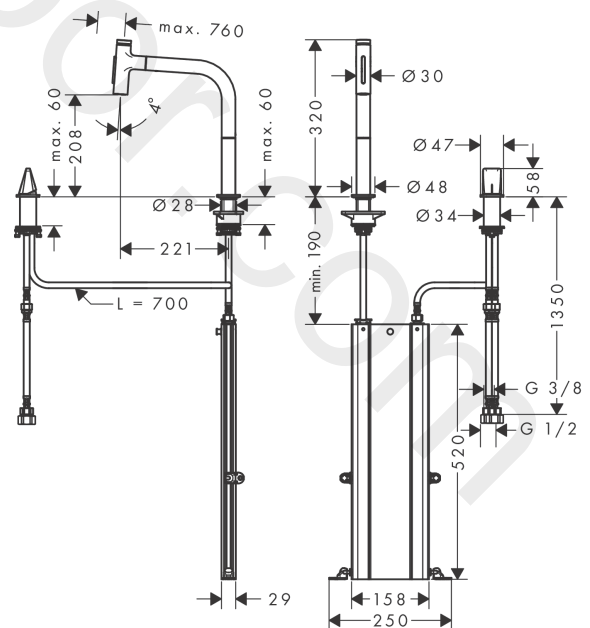

Metris Select M71

2-hole single lever kitchen mixer 200, pull-out spray, 2jet, sBox 2 ticks

Finish: **Brushed Black Chrome** Article Number: **73849349**

Description

product features

- consists of: 2-hole single lever kitchen mixer, control unit, hose box
- ComfortZone 200
- swivel range adjustable in 2 steps to 110° or 150°
- flexible position of faucet controls, 2 tap holes with Ø 35 mm required
- laminar spray, shower spray
- lockable shower spray, spray returns through pressing spray diverter and spray returns automatically through handle closing
- Select button for a comfortable start/stop of the water flow
- MagFit magnetic shower support
- connection dimension: DN15
- maximum flow rate at 3 bar: 4,3 l/min
- ceramic cartridge
- connection type: G ½ connections
- integrated non-return valve
- not suitable for continuous flow water heaters
- sBox for quiet, smooth and protected hose guidance in the cabinet, under the countertop
- extension length up to 76 cm

Technology

Product image

Scale drawing

Metris Select M71

2-hole single lever kitchen mixer 200, pull-out spray, 2jet, sBox 2 ticks

Finish: **Brushed Black Chrome** Article Number: **73849349**

Flowchart

Metris Select M71