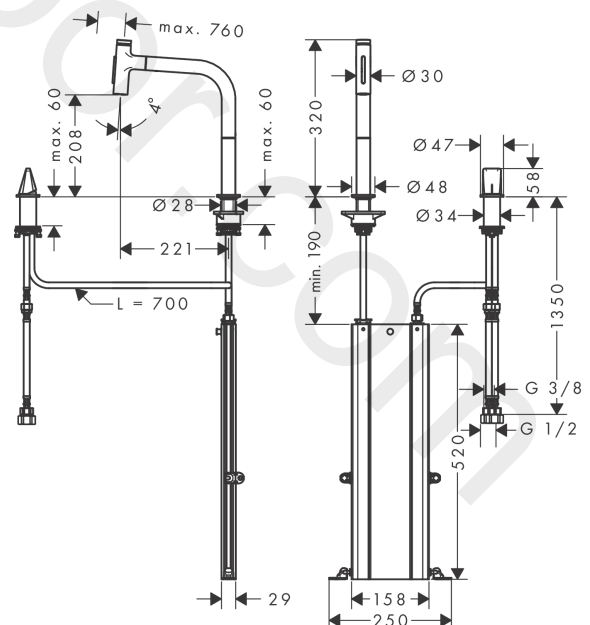

#### product features

- consists of: 2-hole single lever kitchen mixer, control unit, hose box
- ComfortZone 200
- swivel range adjustable in 2 steps to 110° or 150°
- flexible position of faucet controls, 2 tap holes with Ø 35 mm required
- laminar spray, shower spray
- lockable shower spray, spray returns through pressing spray diverter and spray returns automatically through handle closing
- Select button for a comfortable start/stop of the water flow
- MagFit magnetic shower support
- connection dimension: DN15
- maximum flow rate at 3 bar: 4,3 l/min
- ceramic cartridge
- connection type: G ½ connections
- integrated non-return valve
- not suitable for continuous flow water heaters
- sBox for quiet, smooth and protected hose guidance in the cabinet, under the countertop
- extension length up to 76 cm

### Scale drawing

**Metris Select M71**

**2-hole single lever kitchen mixer 200, pull-out spray, 2jet, sBox 2 ticks**

Finish: **Chrome** Article Number: **73849009**

**Flowchart**

**Metris Select M71**

**2-hole single lever kitchen mixer 200, pull-out spray, 2jet, sBox 2 ticks**

Finish: **Chrome** Article Number: **73849009**

**Exploded Drawing**

Year of production: >04/20