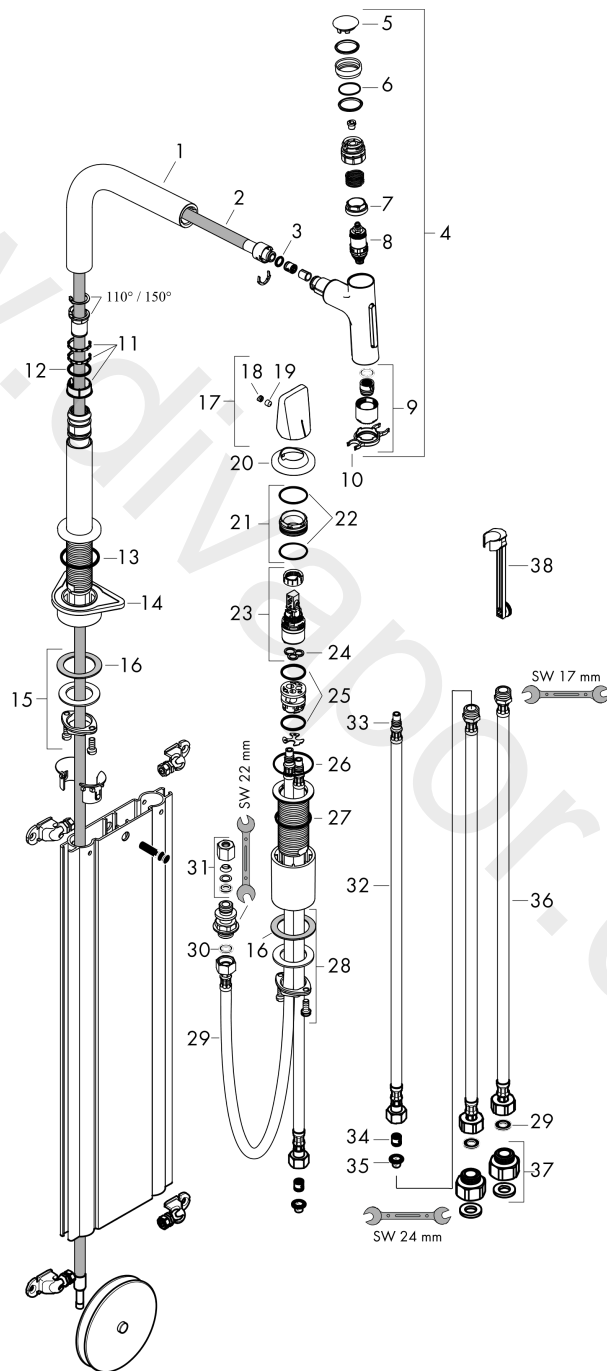

### Scale drawing

**Metris Select M71**

**2-hole single lever kitchen mixer 200, pull-out spray, 2jet, sBox 2 ticks**

Finish: **Chrome** Article Number: **73849009**

**Flowchart**

**Metris Select M71**

**2-hole single lever kitchen mixer 200, pull-out spray, 2jet, sBox 2 ticks**

Finish: **Chrome** Article Number: **73849009**

**Exploded Drawing**

Year of production: >04/20

### Spare part list

Year of production: >04/20

Pos.	Description	Article Number	Price	PU
1	spout cpl.	92583000	£ 79,00	1
2	hose	93188000	£ 137,00	1
3	O-ring 8x2	98112000	£ 3,30	1
4	handspray	93412009	-	1
5	cover	92566880	£ 20,50	1
6	O-Ring 14x1,5	98201000	£ 3,30	1
7	nut	92567000	£ 20,50	1
8	shut off unit	98463000	£ 51,00	1
9	spray former	93743000	£ 43,00	1
10	service tool	95910000	£ 9,00	1
11	set of lever collars	98365000	£ 9,00	1
12	O-ring 21x2,5	98211000	£ 3,30	1
13	O-ring 38x2,5	98198000	£ 6,10	1
14	support	97523000	£ 6,10	1
15	fixing set (Ø 28)	92909000	£ 43,00	1
16	lever collar	97548000	£ 3,30	1
17	handle	93090000	£ 64,00	1
18	screw cover	93093000	£ 3,30	1
19	hollow set screw M6x6	98445000	£ 3,30	1
20	escutcheon	93094000	£ 110,00	1
21	nut	92627000	£ 20,50	1
22	O-ring 27x1,5	92527000	£ 13,30	1
23	cartridge, assy	97685000	£ 64,00	1
24	seal	98865000	£ 35,00	1
25	O-ring 23x2	98398000	£ 3,30	1
26	O-ring 40x1,5	98464000	£ 3,30	1
27	O-ring 36x2	98156000	£ 3,30	1
28	fixing set (special)	93253000	£ 20,50	1
29	connection hose 900 mm M8x0,75 G3/8	98758000	£ 35,00	1
30	sealing set	95581000	£ 6,10	1
31	squeezing connection	96099000	£ 9,00	1
32	connection hose 600 mm M8x0,75 G3/8	95664000	£ 35,00	1
33	O-ring 7x1,5	98422000	£ 3,30	1
34	non return valve DW 10	96456000	£ 9,00	1
35	filter packing	95291000	£ 13,30	1
36	connection hose 700 mm G3/8 x G3/8	95896000	£ 64,00	1
37	set of adapters	93395000	£ 25,00	1
38	extension set	43333000	£ 30,00	1