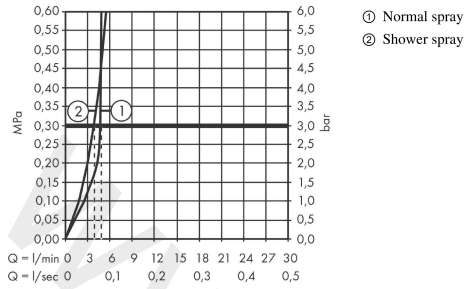

### Scale drawing

**Metris Select M71**

**2-hole single lever kitchen mixer 200, pull-out spray, 2jet, sBox 2 ticks**

Finish: **Chrome** Article Number: **73849009**

**Flowchart**

**Metris Select M71**

**2-hole single lever kitchen mixer 200, pull-out spray, 2jet, sBox 2 ticks**