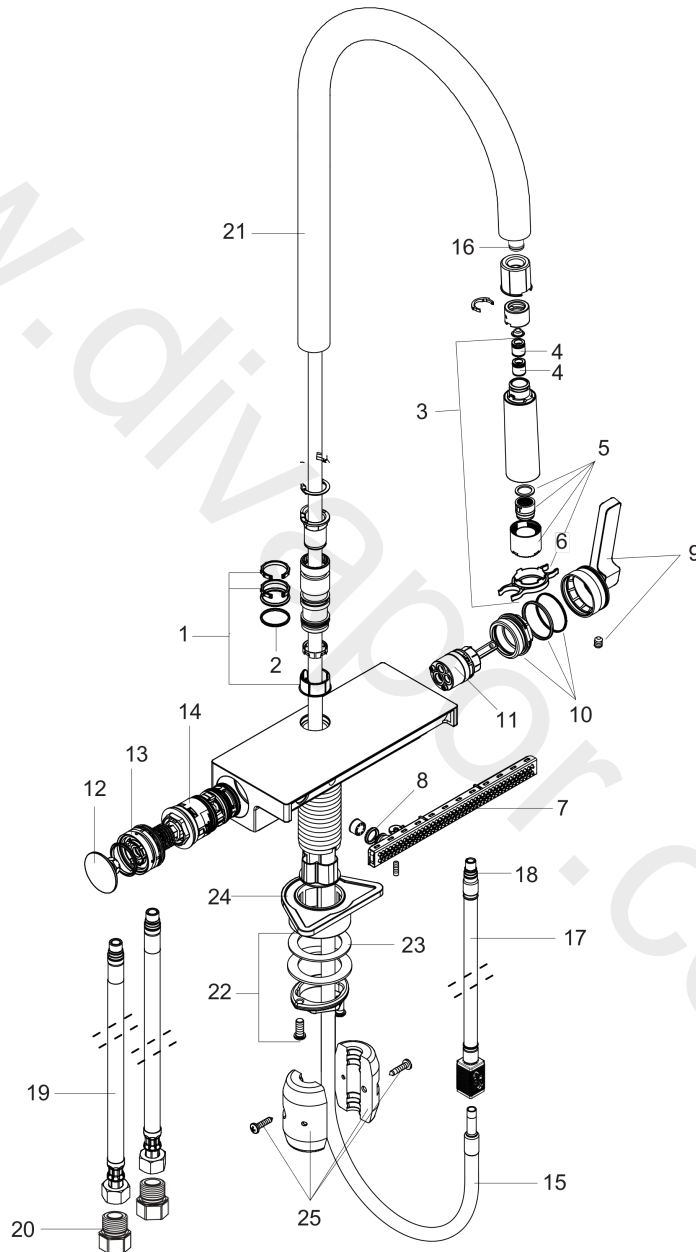

#### product features

- ComfortZone 170
- swivel range adjustable in 3 steps 60°, 110° or 150°
- laminar spray, shower spray, SatinFlow
- change between SatinFlow and pull-out spout at the touch of a button
- lockable shower spray, spray returns through pressing spray diverter
- MagFit magnetic shower support
- connection dimension: DN15
- maximum flow rate at 3 bar: 6,6 l/min
- ceramic cartridge
- connection type: G 3/8 connections
- integrated non-return valve
- not suitable for continuous flow water heaters
- extension length up to 50 cm
- recommendation: the middle of tap hole drilling should be max. 50 mm from the back side of of the bowl

### Product image

**Aquno Select M81**  
**Single lever kitchen mixer 170, pull-out spray, 3jet**  
 Finish: **Stainless Steel Finish** Article Number: **73837801**

Exploded Drawing

Year of production: >04/20

**Aquno Select M81****Single lever kitchen mixer 170, pull-out spray, 3jet**Finish: **Stainless Steel Finish** Article Number: **73837801****Spare part list**

Year of production: &gt;04/20

Pos.	Description	Article Number	Price	PU
1	set of lever collars	98365000	£ 9,00	1
2	O-ring 19x2	98426000	£ 3,30	1
3	handspray	93778801	£ 163,00	1
4	non return valve DW 10	96456000	£ 9,00	1
5	spray former	93342001	£ 43,00	1
6	service tool	95910000	£ 9,00	1
7	spray head cpl.	93781800	£ 260,00	1
8	O-ring 10x2	98170000	£ 3,30	1
9	handle	93776800	£ 163,00	1
10	nut	92926000	£ 16,10	1
11	cartridge, assy	93183000	£ 137,00	1
12	cover	93777800	£ 118,00	1
13	spring with sleeve	93782000	£ 137,00	1
14	selector assy	93558000	£ 110,00	1
15	hose	93745000	£ 79,00	1
16	O-ring 8x2	98112000	£ 3,30	1
17	connection hose 400 mm M10x1	92914000	£ 64,00	1
18	O-ring 8x1,75	97827000	£ 3,30	1
19	connection hose 900 mm M10x1 G3/8	93780000	£ 51,00	1
20	adapter for connection hose	88802000	-	1
21	spout cpl.	93779800	£ 163,00	1
22	fixing set (Ø 34)	95049000	£ 16,10	1
23	lever collar	97548000	£ 3,30	1
24	support	97523000	£ 6,10	1
25	weight	92500000	£ 43,00	1