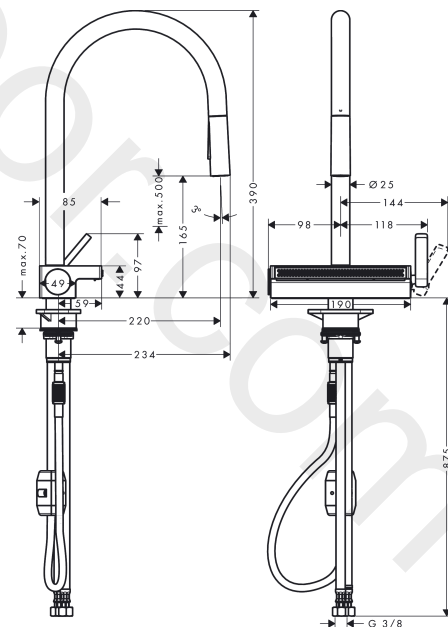

Scale drawing