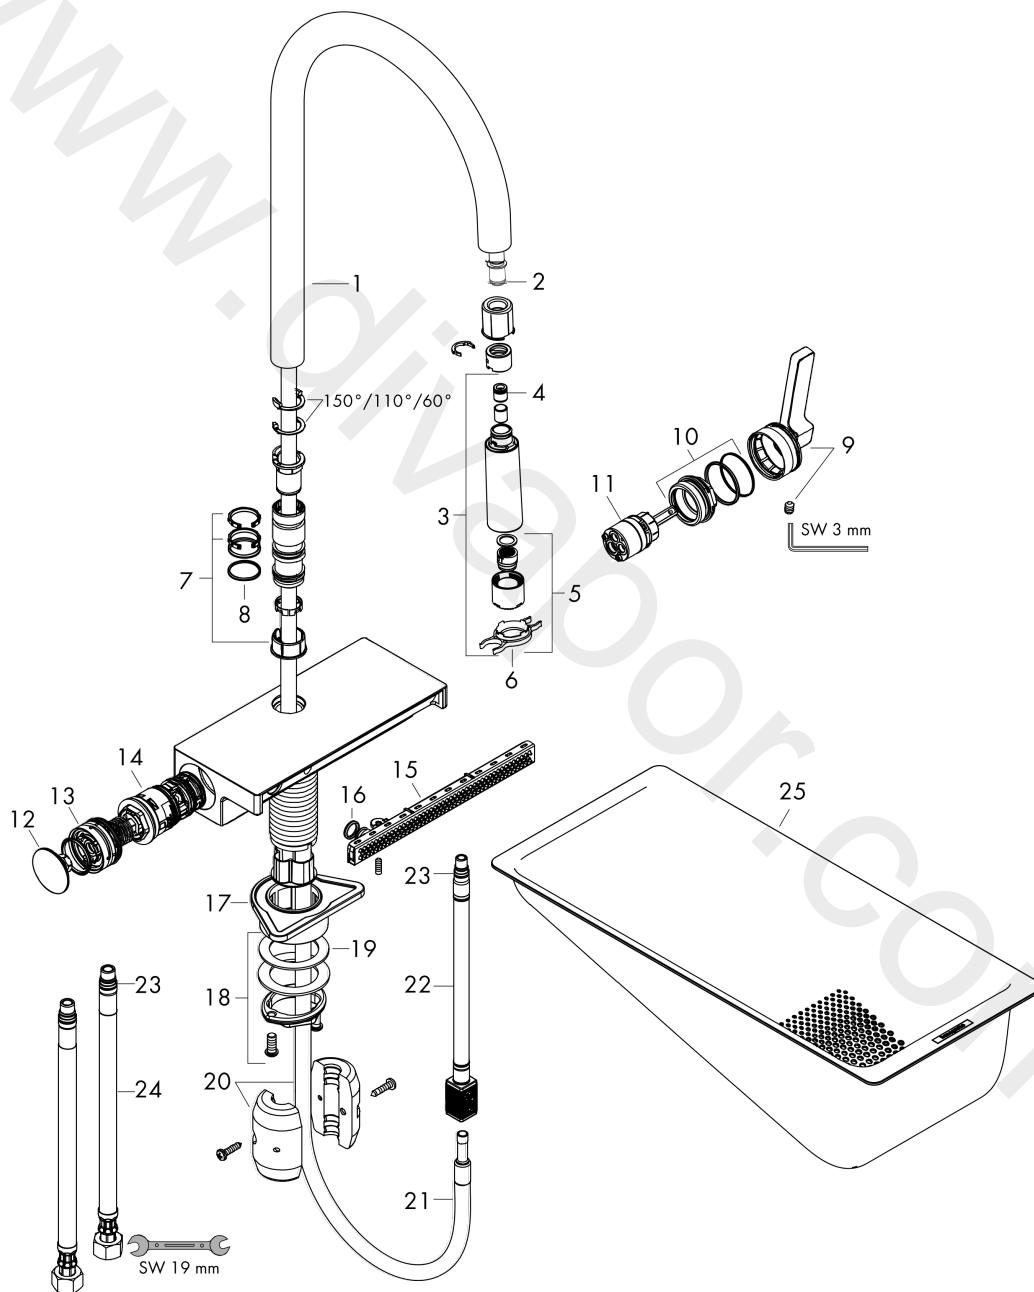

Installation examples

Aquno Select M81
Single lever kitchen mixer 170, pull-out spray, 3jet
 Finish: **Stainless Steel Finish** Article Number: **73837800**

Exploded Drawing

Year of production: >12/19

Aquno Select M81**Single lever kitchen mixer 170, pull-out spray, 3jet**Finish: **Stainless Steel Finish** Article Number: **73837800****Spare part list**

Year of production: >12/19

Pos.	Description	Article Number	Price	PU
1	spout cpl.	93779800	£ 163,00	1
2	O-ring 8x2	98112000	£ 3,30	1
3	handspray	93778800	£ 163,00	1
4	non return valve DW 10	96456000	£ 9,00	1
5	spray former	93342000	£ 51,00	1
6	service tool	95910000	£ 9,00	1
7	set of lever collars	98365000	£ 9,00	1
8	O-ring 19x2	98426000	£ 3,30	1
9	handle	93776800	£ 163,00	1
10	nut	92926000	£ 16,10	1
11	cartridge, assy	93183000	£ 137,00	1
12	cover	93777800	£ 118,00	1
13	spring with sleeve	93782000	£ 137,00	1
14	selector assy	93558000	£ 110,00	1
15	spray head cpl.	93781800	£ 260,00	1
16	O-ring 10x2	98170000	£ 3,30	1
17	support	97523000	£ 6,10	1
18	fixing set (special)	93253000	£ 20,50	1
19	lever collar	97548000	£ 3,30	1
20	weight	92500000	£ 43,00	1
21	hose	93745000	£ 79,00	1
22	connection hose 400 mm M10x1	92914000	£ 64,00	1
23	O-ring 8x1,75	97827000	£ 3,30	1
24	connection hose 900 mm M10x1 G3/8	93780000	£ 51,00	1
25	-	40963000	£ 29,00	1