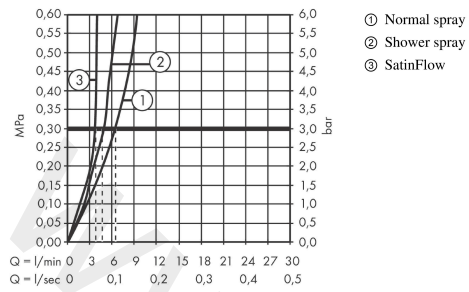

Aquno Select M81
Single lever kitchen mixer 170, pull-out spray, 3jet
Finish: **Stainless Steel Finish** Article Number: **73837800**

Flowchart

www.divapor.com