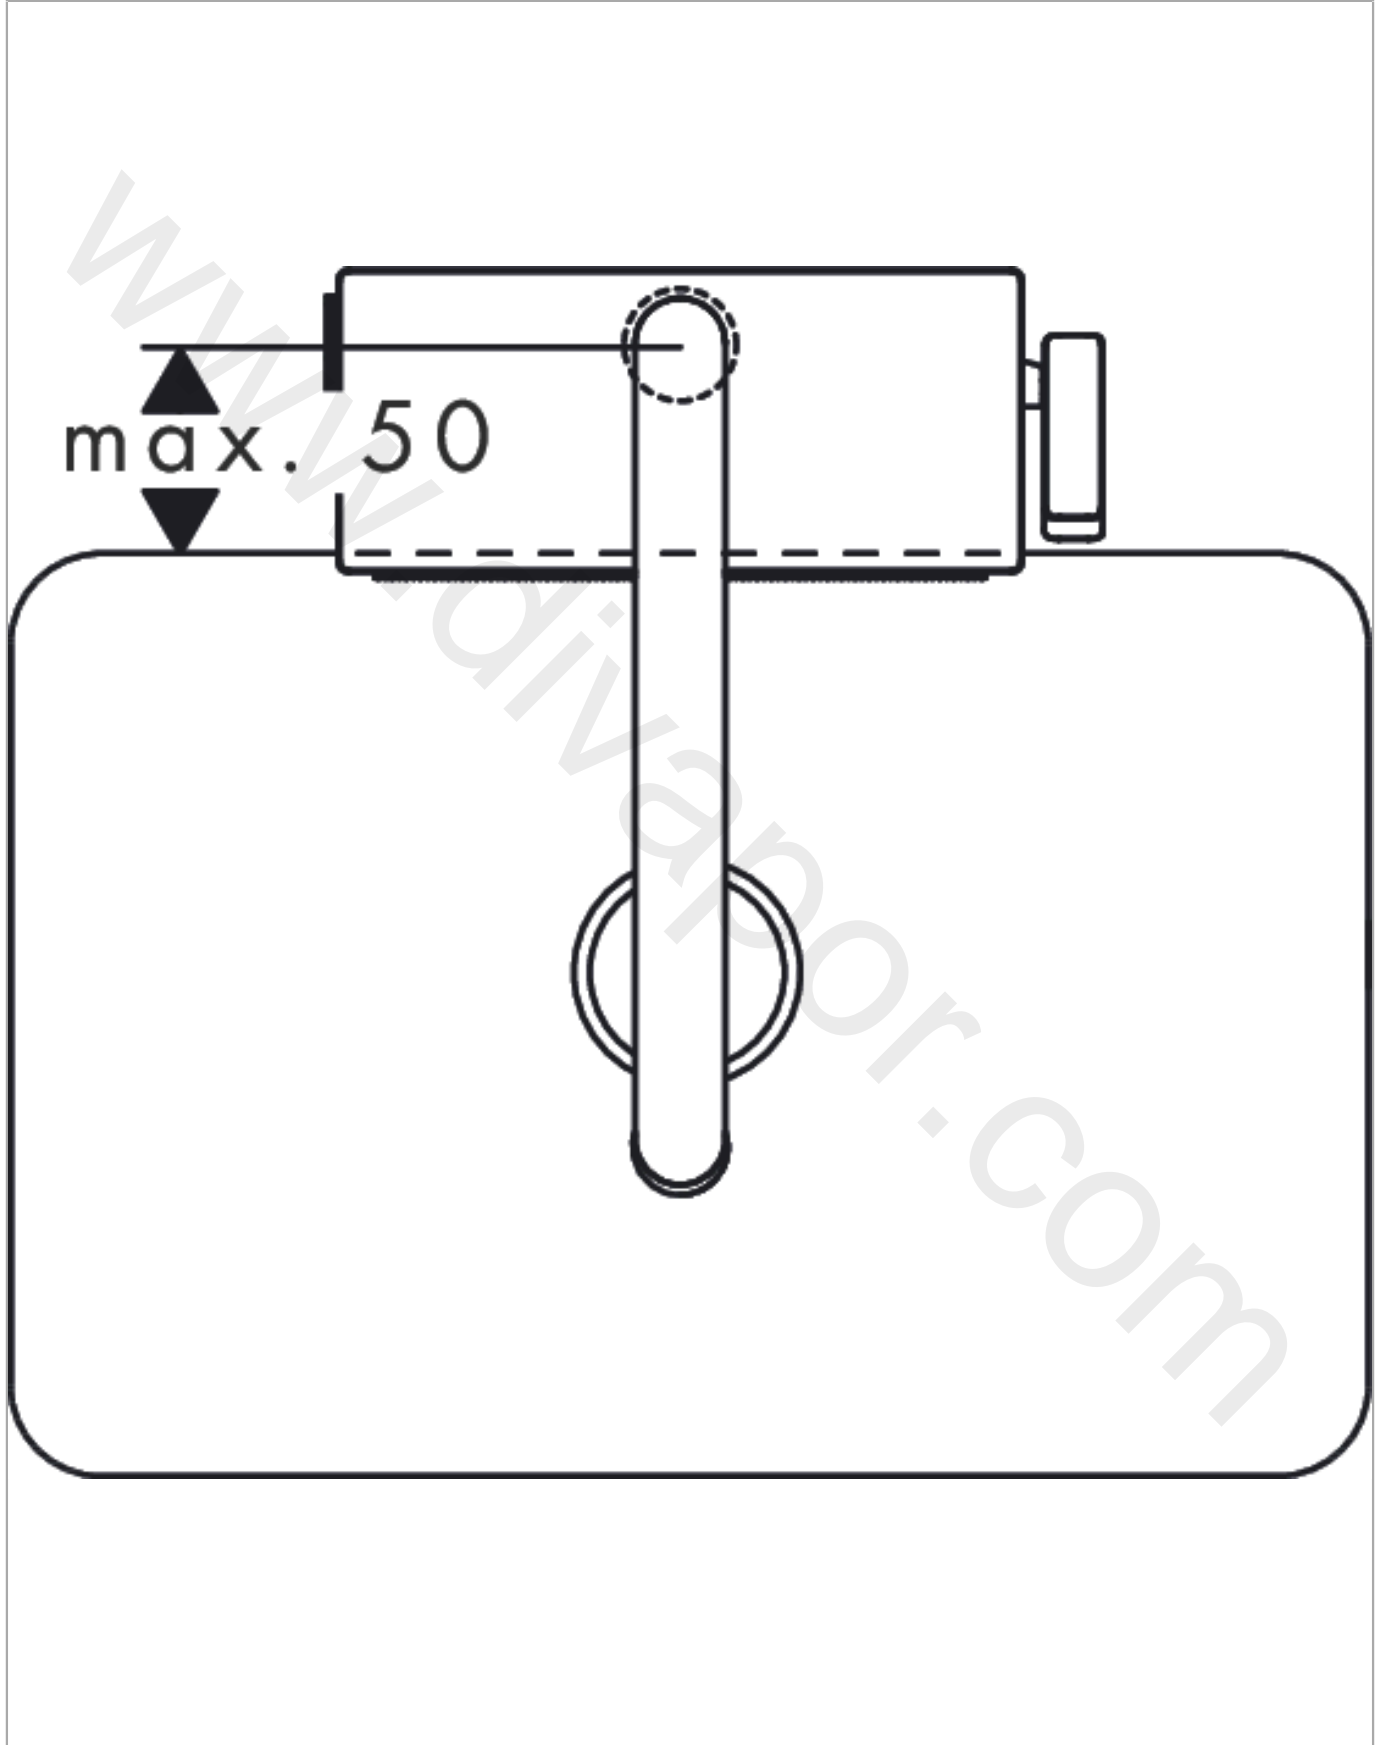

Aquno Select M81
Single lever kitchen mixer 170, pull-out spray, 3jet
Finish: **Stainless Steel Finish** Article Number: **73837800**

Installation examples