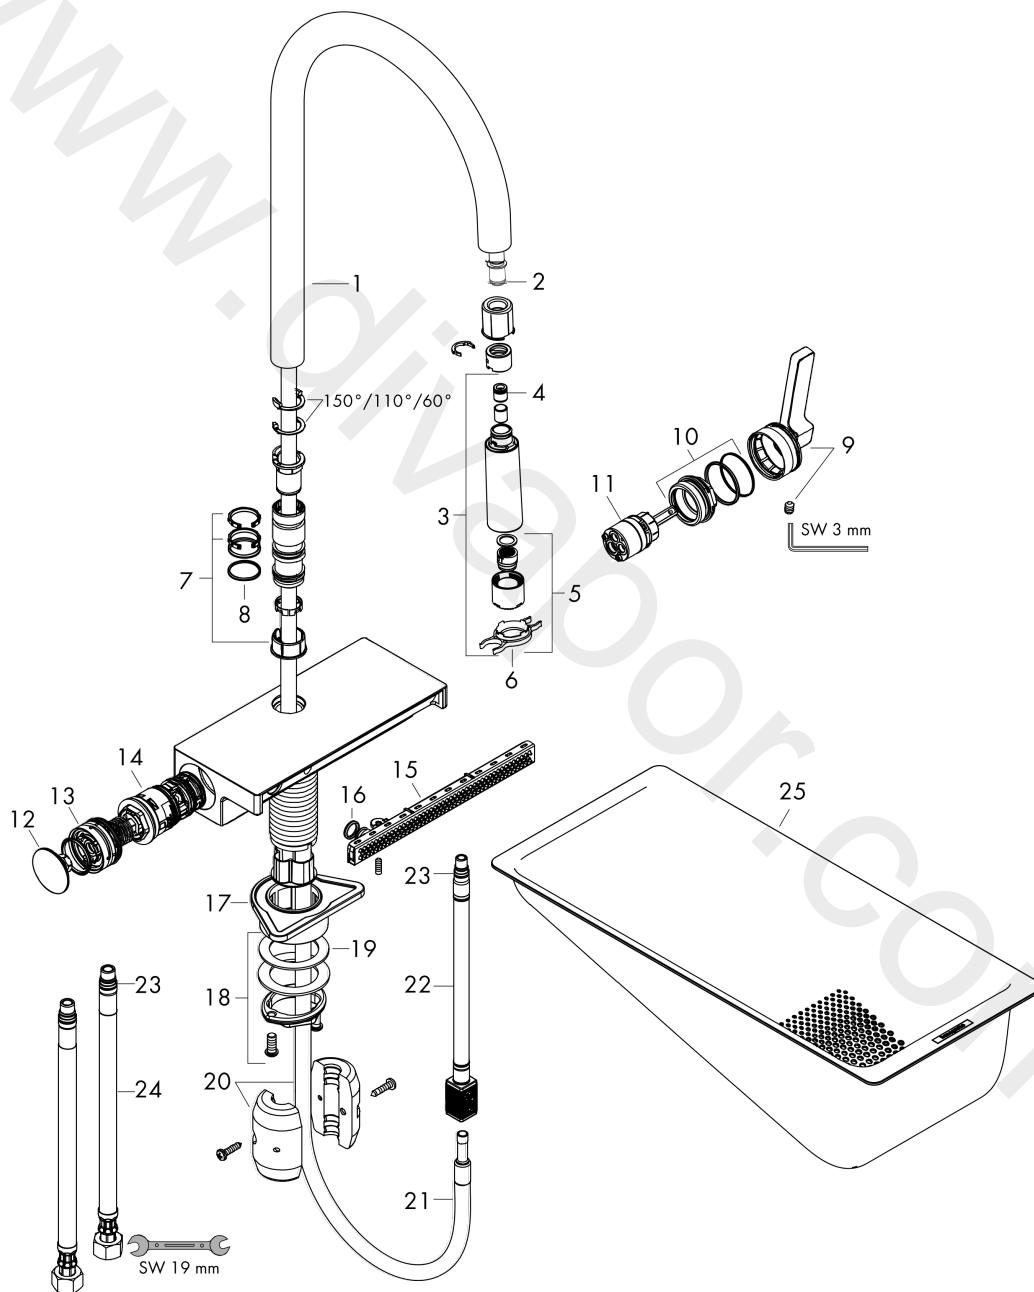

#### product features

- consists of: single lever kitchen mixer, multifunctional strainer
- ComfortZone 170
- swivel range adjustable in 3 steps 60°, 110° or 150°
- laminar spray, shower spray, SatinFlow
- change between SatinFlow and pull-out spray at the touch of a button
- lockable shower spray, spray returns through pressing spray diverter
- MagFit magnetic shower support
- connection dimension: DN15
- maximum flow rate at 3 bar: 7 l/min
- ceramic cartridge
- connection type: G 3/8 connections
- integrated non-return valve
- not suitable for continuous flow water heaters
- extension length up to 50 cm
- tap hole with Ø 35 mm required, recommendation: the middle of tap hole drilling should be max. 50 mm from the back side of of the bowl

#### Installation examples

**Aquno Select M81**  
**Single lever kitchen mixer 170, pull-out spray, 3jet**  
 Finish: **Matt Black** Article Number: **73837670**

Exploded Drawing

Year of production: >04/20

### Spare part list

Year of production: >04/20

Pos.	Description	Article Number	Price	PU
1	spout cpl.	93779670	£ 163,00	1
2	O-ring 8x2	98112000	£ 3,30	1
3	handspray	93778670	£ 163,00	1
4	non return valve DW 10	96456000	£ 9,00	1
5	spray former	93342000	£ 51,00	1
6	service tool	95910000	£ 9,00	1
7	set of lever collars	98365000	£ 9,00	1
8	O-ring 19x2	98426000	£ 3,30	1
9	handle	93776670	£ 163,00	1
10	nut	92926000	£ 16,10	1
11	cartridge, assy	93183000	£ 137,00	1
12	cover	93777670	£ 118,00	1
13	spring with sleeve	93782000	£ 137,00	1
14	selector assy	93558000	£ 110,00	1
15	spray head cpl.	93781670	£ 260,00	1
16	O-ring 10x2	98170000	£ 3,30	1
17	support	97523000	£ 6,10	1
18	fixing set (special)	93253000	£ 20,50	1
19	lever collar	97548000	£ 3,30	1
20	weight	92500000	£ 43,00	1
21	hose	93745000	£ 79,00	1
22	connection hose 400 mm M10x1	92914000	£ 64,00	1
23	O-ring 8x1,75	97827000	£ 3,30	1
24	connection hose 900 mm M10x1 G3/8	93780000	£ 51,00	1
25	-	40963000	£ 29,00	1