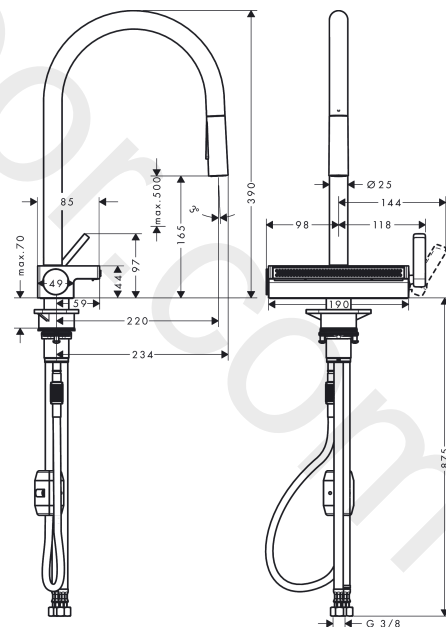

Scale drawing