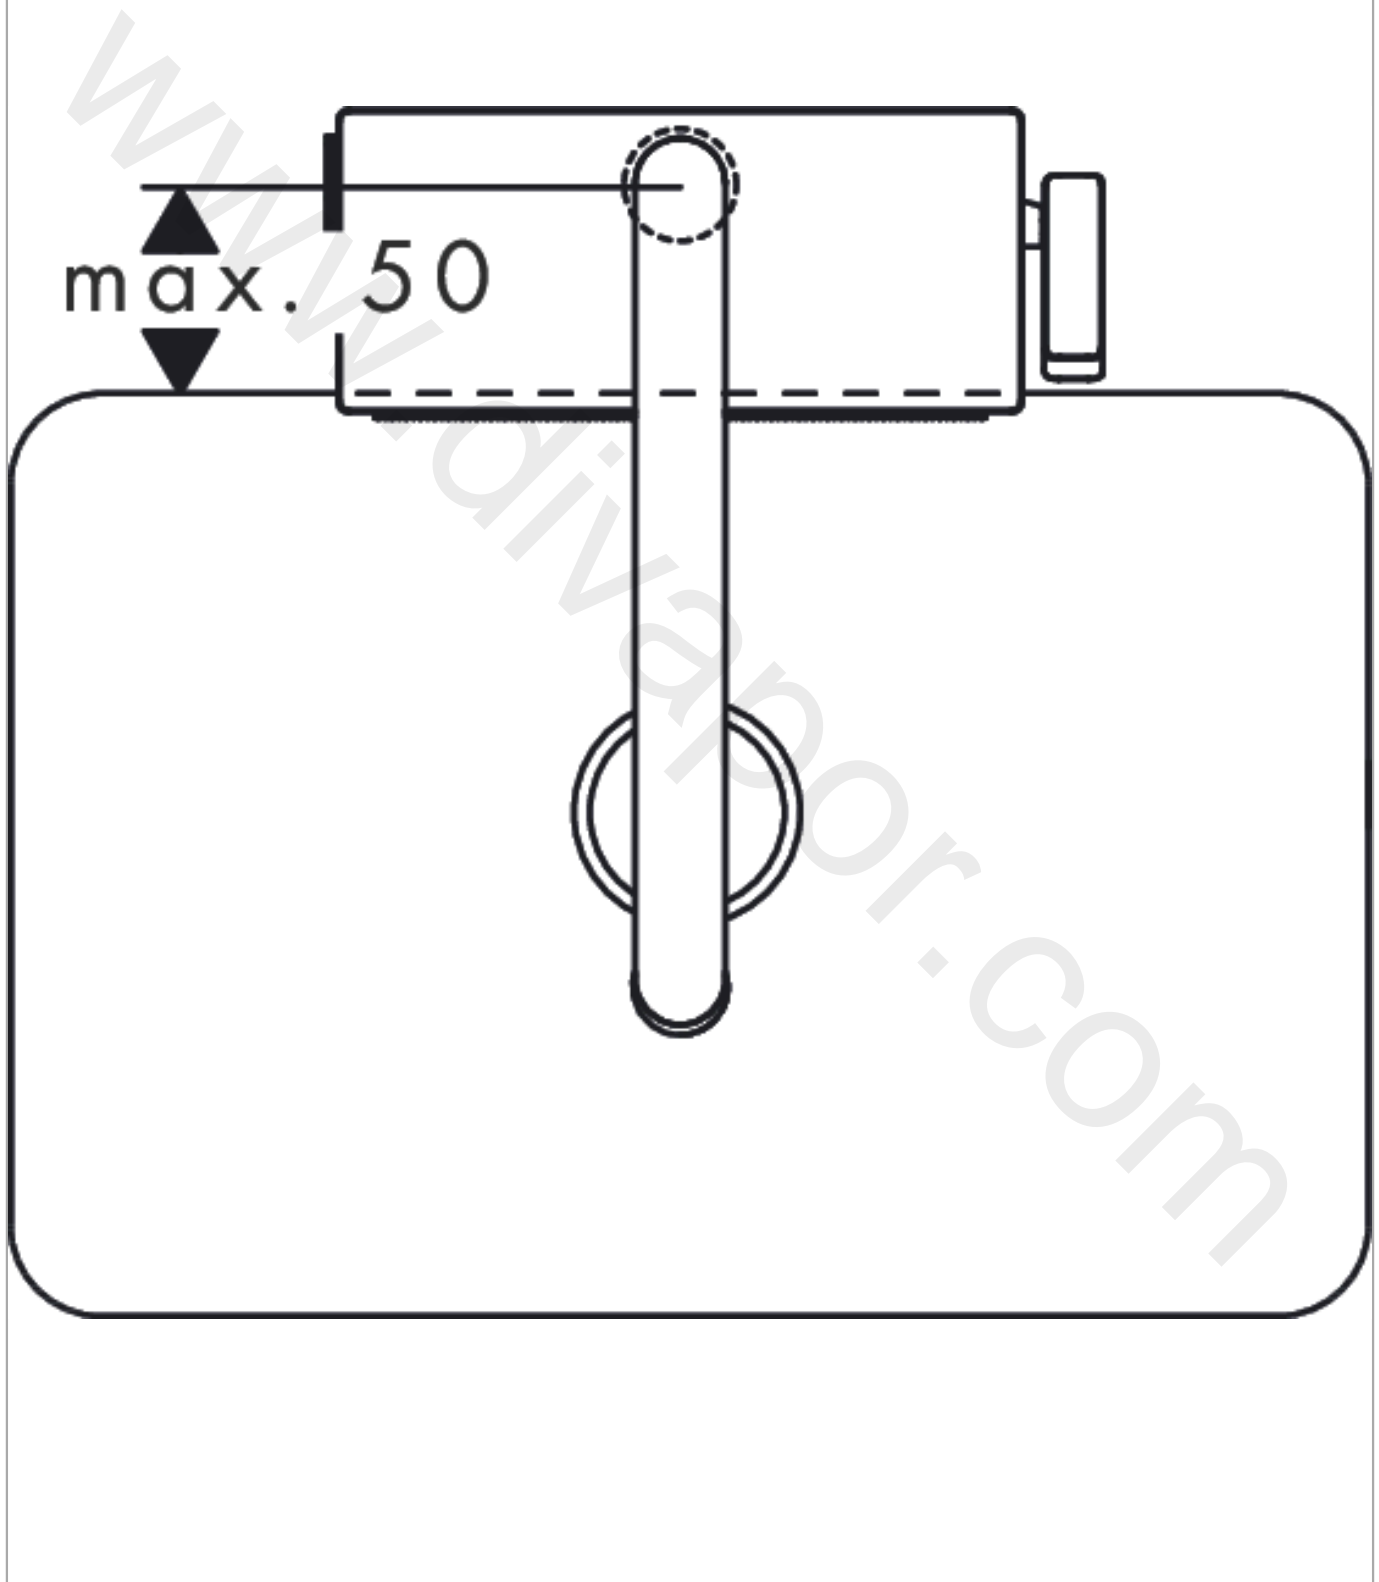

Aquno Select M81
Single lever kitchen mixer 170, pull-out spray, 3jet
Finish: **Matt Black** Article Number: **73837670**

Installation examples