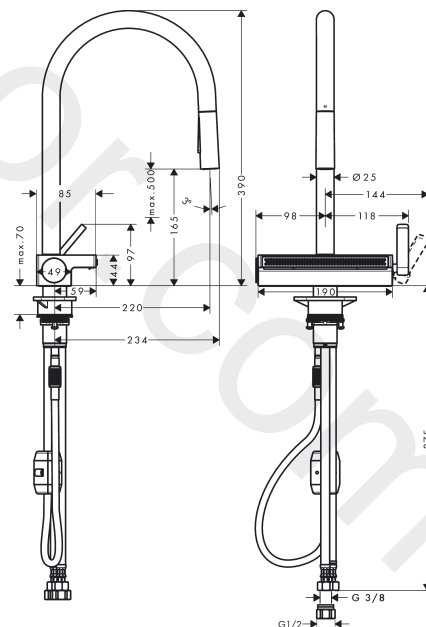

Scale drawing