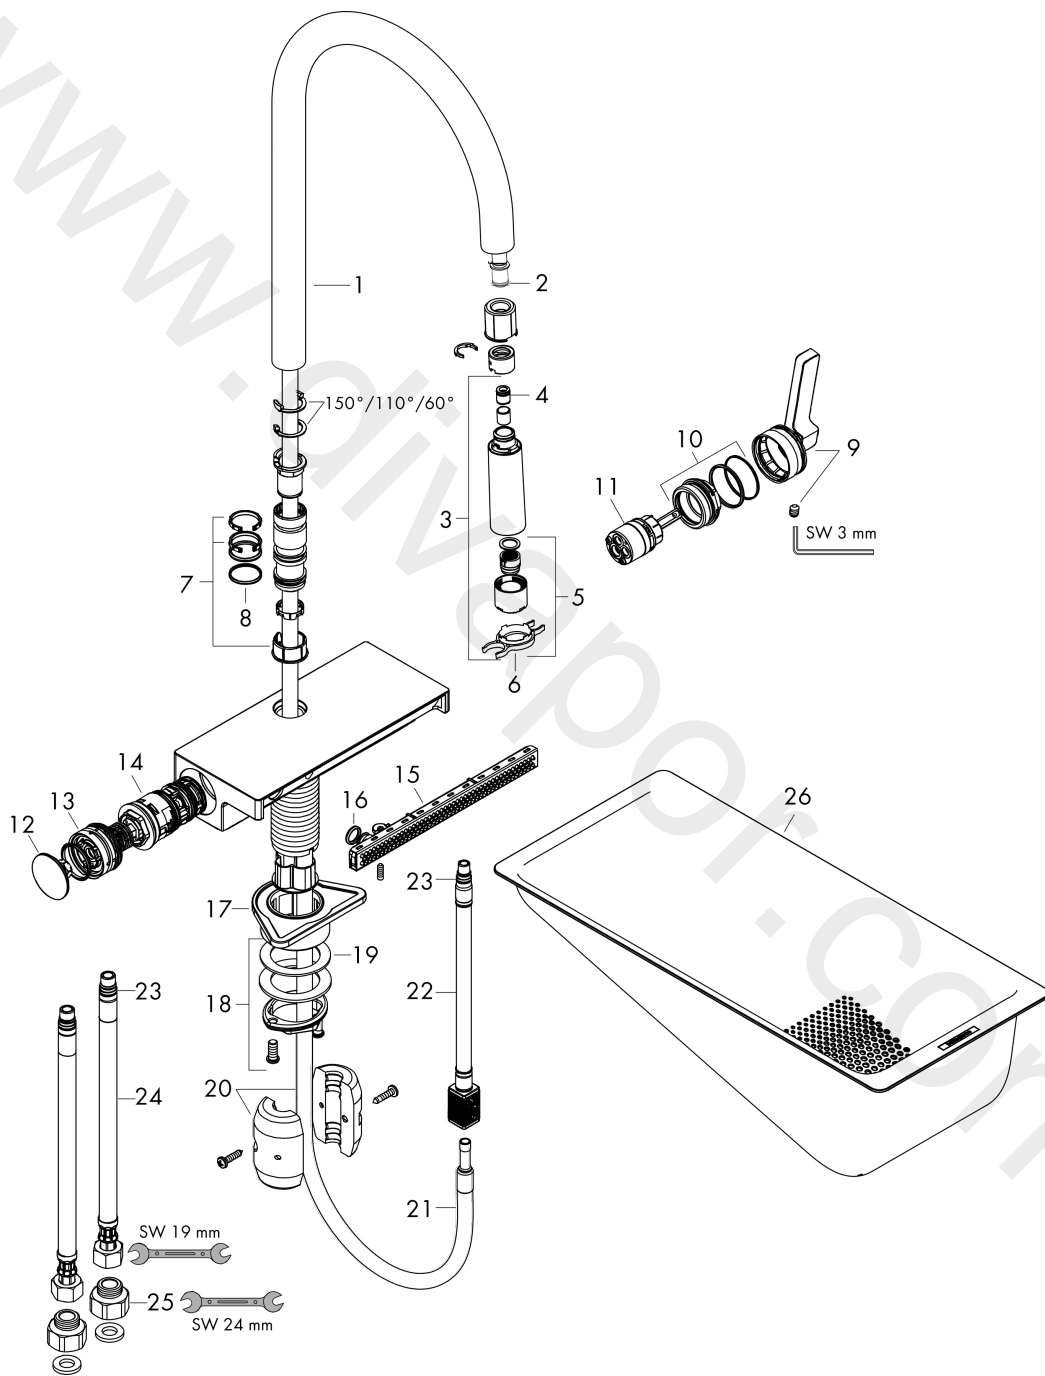

#### product features

- consists of: single lever kitchen mixer, multifunctional strainer
- ComfortZone 170
- swivel range adjustable in 3 steps 60°, 110° or 150°
- laminar spray, shower spray, SatinFlow
- change between SatinFlow and pull-out spray at the touch of a button
- lockable shower spray, spray returns through pressing spray diverter
- MagFit magnetic shower support
- connection dimension: DN15
- maximum flow rate at 3 bar: 7 l/min
- ceramic cartridge
- connection type: G 3/8 connections
- integrated non-return valve
- not suitable for continuous flow water heaters
- extension length up to 50 cm
- tap hole with Ø 35 mm required, recommendation: the middle of tap hole drilling should be max. 50 mm from the back side of of the bowl

### Scale drawing

**Aquno Select M81**  
**Single lever kitchen mixer 170, pull-out spray, 3jet**  
 Finish: **Chrome** Article Number: **73837007**

Flowchart

www.divapor.com

**Aquno Select M81**  
**Single lever kitchen mixer 170, pull-out spray, 3jet**  
 Finish: **Chrome** Article Number: **73837007**

Exploded Drawing

Year of production: >12/19

**Aquno Select M81****Single lever kitchen mixer 170, pull-out spray, 3jet**Finish: **Chrome** Article Number: **73837007****Spare part list**

Year of production: &gt;12/19