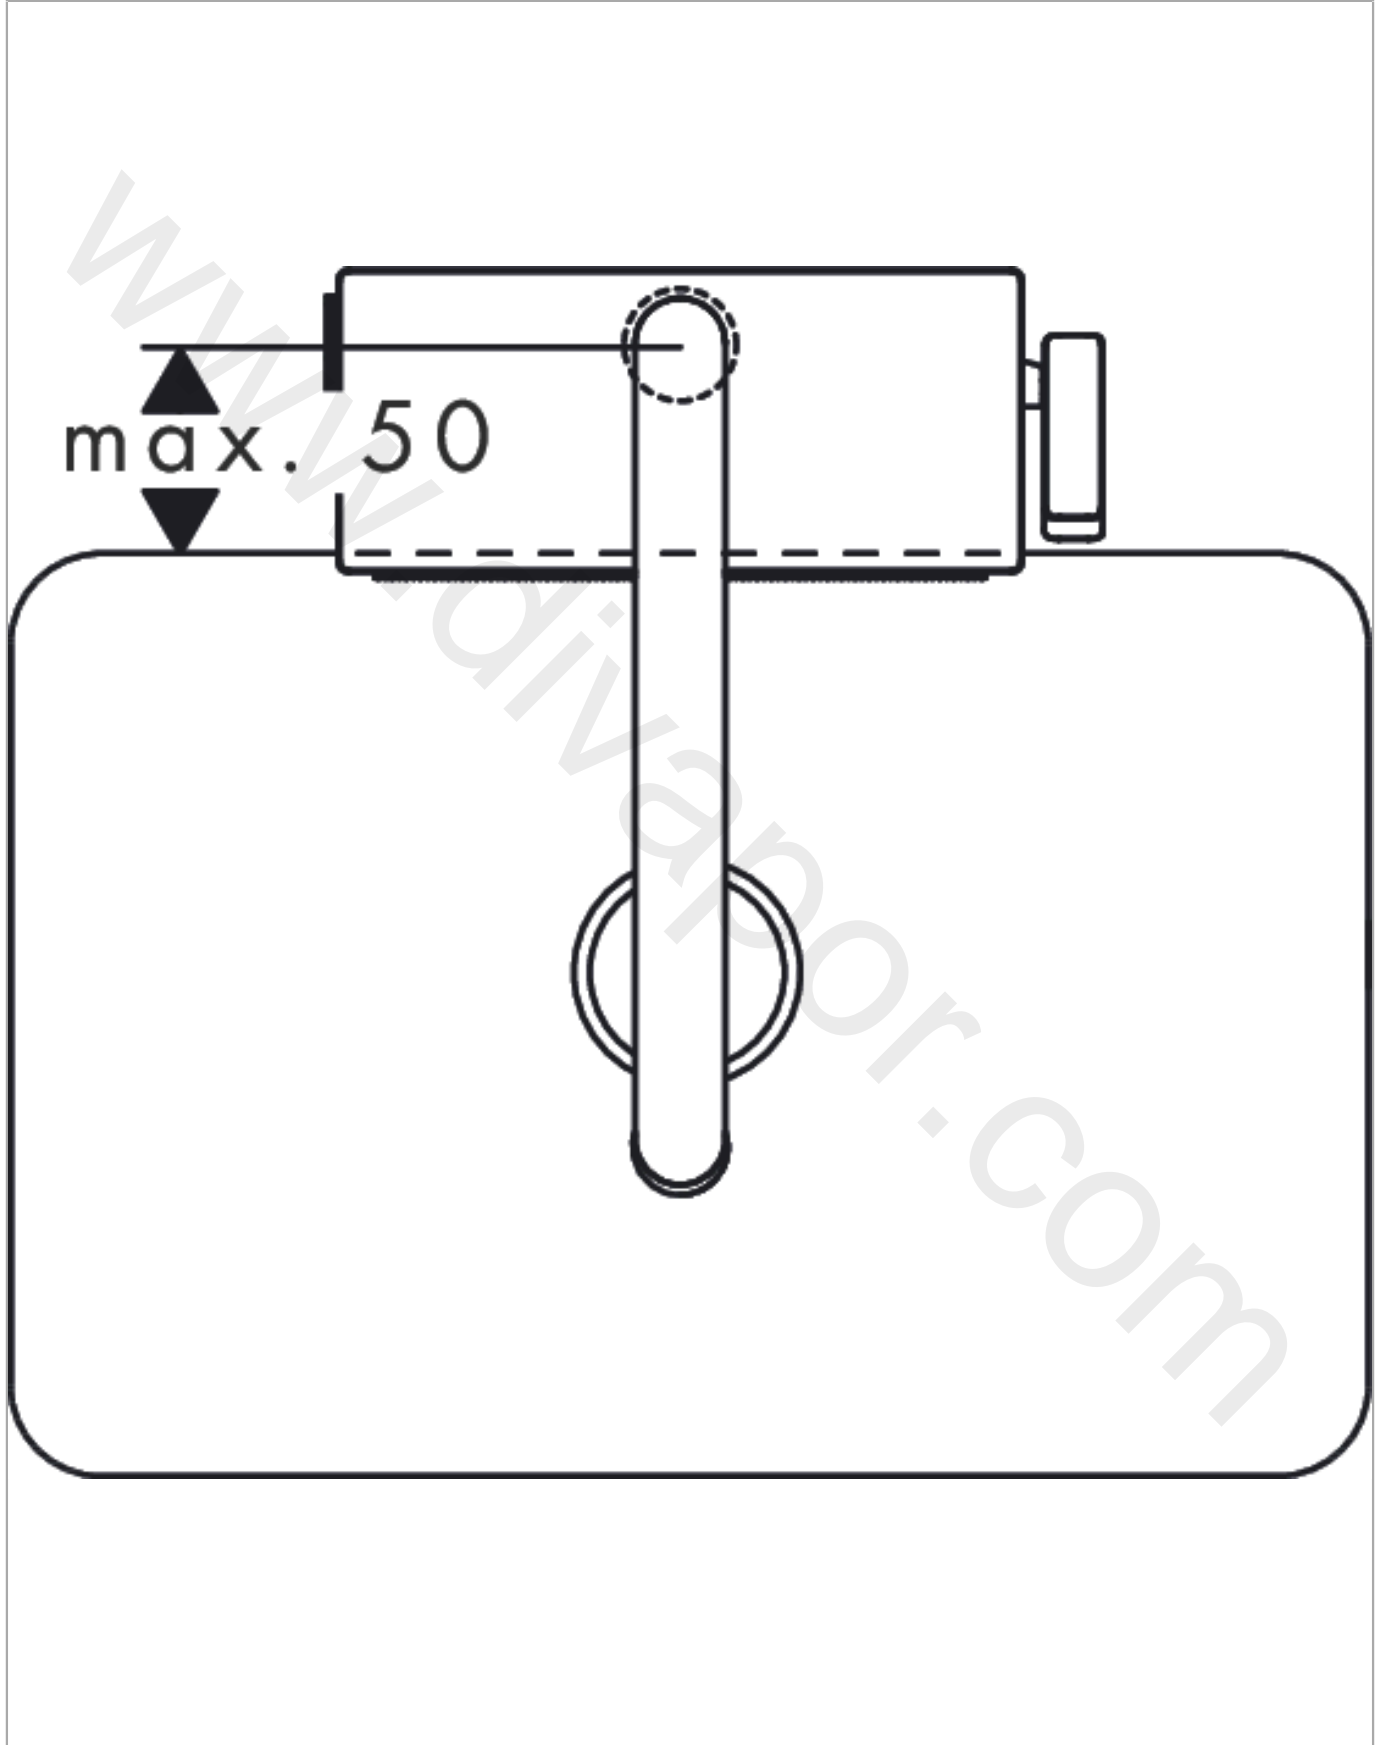

Aquno Select M81
Single lever kitchen mixer 170, pull-out spray, 3jet
Finish: **Chrome** Article Number: **73837000**

Installation examples