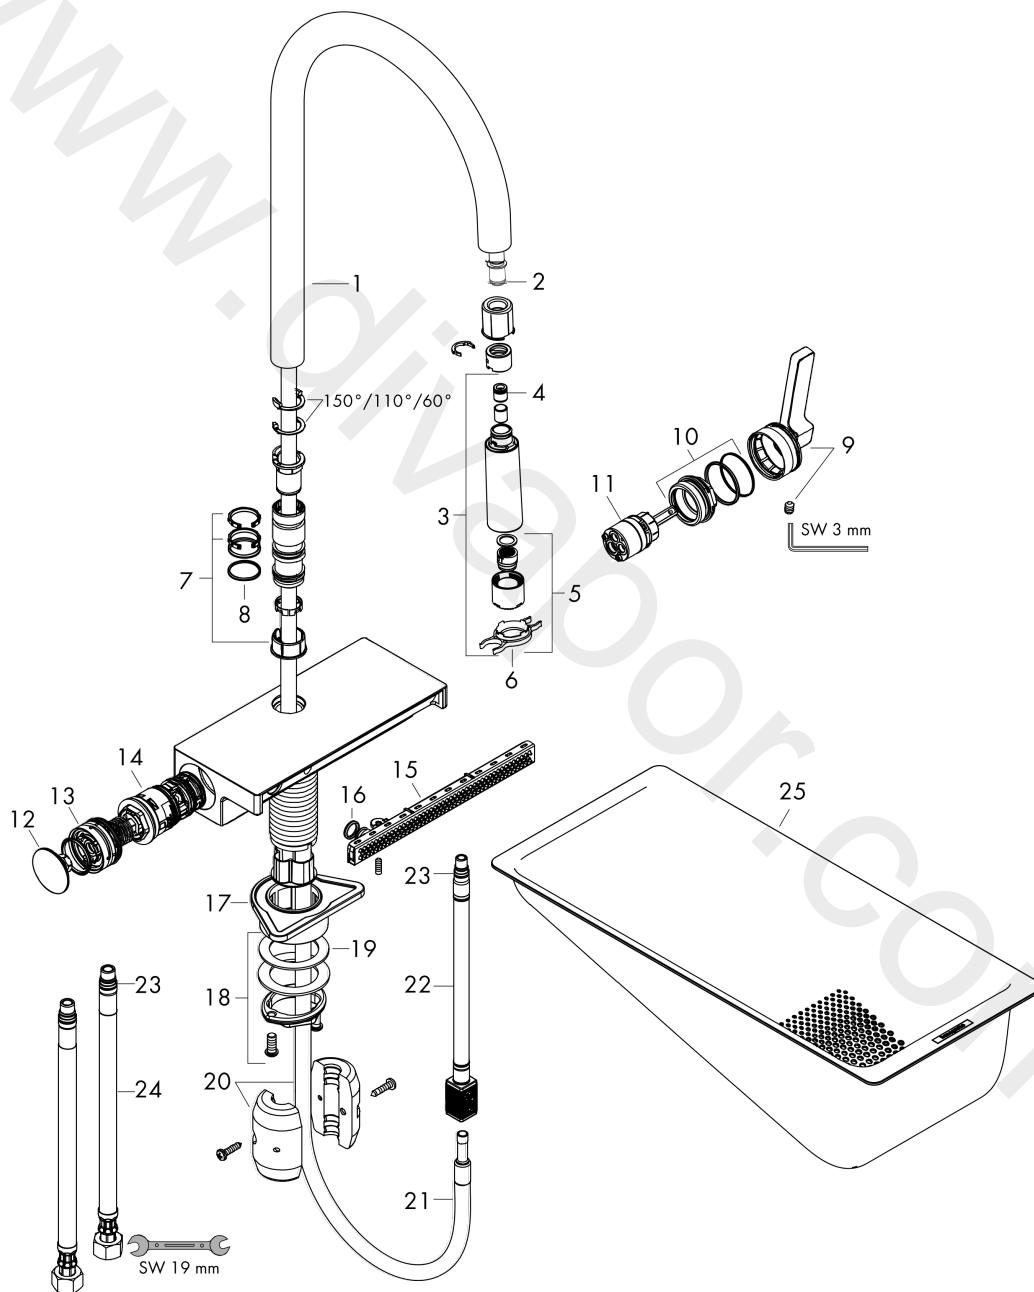

Installation examples

Aquno Select M81
Single lever kitchen mixer 170, pull-out spray, 3jet
 Finish: **Chrome** Article Number: **73837000**

Exploded Drawing

Year of production: >12/19

Aquno Select M81
Single lever kitchen mixer 170, pull-out spray, 3jet
 Finish: **Chrome** Article Number: **73837000**

Spare part list

Year of production: >12/19

Pos.	Description	Article Number	Price	PU
1	spout cpl.	93779000	£ 110,00	1
2	O-ring 8x2	98112000	£ 3,30	1
3	handspray	93778000	£ 110,00	1
4	non return valve DW 10	96456000	£ 9,00	1
5	spray former	93342000	£ 51,00	1
6	service tool	95910000	£ 9,00	1
7	set of lever collars	98365000	£ 9,00	1
8	O-ring 19x2	98426000	£ 3,30	1
9	handle	93776000	£ 110,00	1
10	nut	92926000	£ 16,10	1
11	cartridge, assy	93183000	£ 137,00	1
12	cover	93777000	£ 79,00	1
13	spring with sleeve	93782000	£ 137,00	1
14	selector assy	93558000	£ 110,00	1
15	spray head cpl.	93781000	£ 173,00	1
16	O-ring 10x2	98170000	£ 3,30	1
17	support	97523000	£ 6,10	1
18	fixing set (special)	93253000	£ 20,50	1
19	lever collar	97548000	£ 3,30	1
20	weight	92500000	£ 43,00	1
21	hose	93745000	£ 79,00	1
22	connection hose 400 mm M10x1	92914000	£ 64,00	1
23	O-ring 8x1,75	97827000	£ 3,30	1
24	connection hose 900 mm M10x1 G3/8	93780000	£ 51,00	1
25	-	40963000	£ 29,00	1