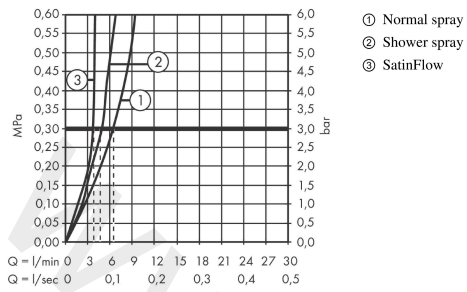

Aquno Select M81
Single lever kitchen mixer 170, pull-out spray, 3jet
Finish: **Chrome** Article Number: **73837000**

Flowchart

www.divapor.com