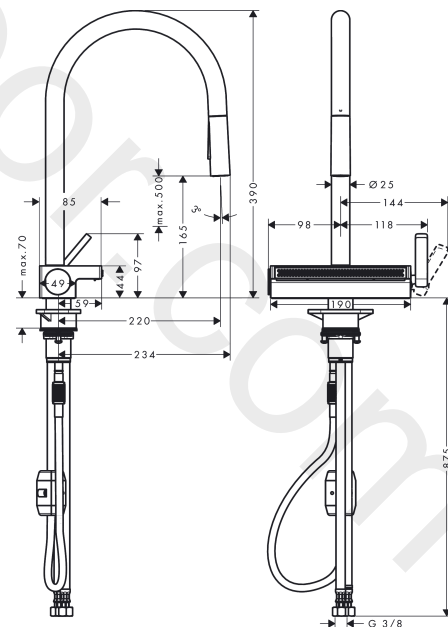

Aquno Select M81

Single lever kitchen mixer 170, pull-out spray, 3jet

Finish: **Chrome** Article Number: **73837000**

Description

product features

- consists of: single lever kitchen mixer, multifunctional strainer
- ComfortZone 170
- swivel range adjustable in 3 steps 60°, 110° or 150°
- laminar spray, shower spray, SatinFlow
- change between SatinFlow and pull-out spray at the touch of a button
- lockable shower spray, spray returns through pressing spray diverter
- MagFit magnetic shower support
- connection dimension: DN15
- maximum flow rate at 3 bar: 7 l/min
- ceramic cartridge
- connection type: G 3/8 connections
- integrated non-return valve
- not suitable for continuous flow water heaters
- extension length up to 50 cm
- tap hole with Ø 35 mm required, recommendation: the middle of tap hole drilling should be max. 50 mm from the back side of of the bowl

Article Details

Price excl. VAT

708,33 £

Technology

Design awards

reddot winner 2020
best of the best

Product image

Scale drawing

Spare part list

Year of production: >12/19

Pos.	Description	Article Number	Price	PU
1	spout cpl.	93779000	£ 110,00	1
2	O-ring 8x2	98112000	£ 3,30	1
3	handspray	93778000	£ 110,00	1
4	non return valve DW 10	96456000	£ 9,00	1
5	spray former	93342000	£ 51,00	1
6	service tool	95910000	£ 9,00	1
7	set of lever collars	98365000	£ 9,00	1
8	O-ring 19x2	98426000	£ 3,30	1
9	handle	93776000	£ 110,00	1
10	nut	92926000	£ 16,10	1
11	cartridge, assy	93183000	£ 137,00	1
12	cover	93777000	£ 79,00	1
13	spring with sleeve	93782000	£ 137,00	1
14	selector assy	93558000	£ 110,00	1
15	spray head cpl.	93781000	£ 173,00	1
16	O-ring 10x2	98170000	£ 3,30	1
17	support	97523000	£ 6,10	1
18	fixing set (special)	93253000	£ 20,50	1
19	lever collar	97548000	£ 3,30	1
20	weight	92500000	£ 43,00	1
21	hose	93745000	£ 79,00	1
22	connection hose 400 mm M10x1	92914000	£ 64,00	1
23	O-ring 8x1,75	97827000	£ 3,30	1
24	connection hose 900 mm M10x1 G3/8	93780000	£ 51,00	1
25	-	40963000	£ 29,00	1