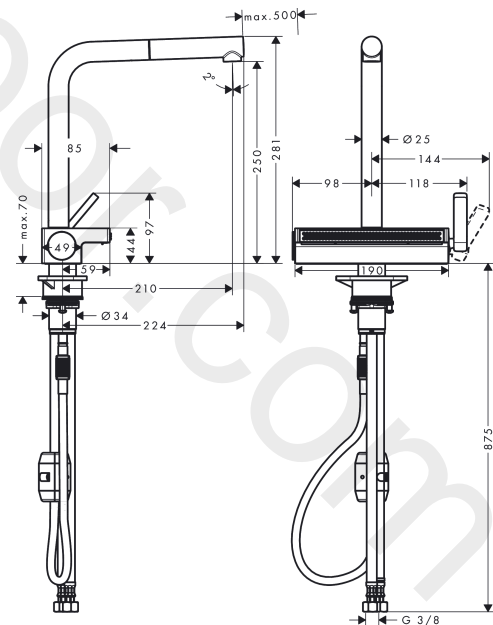

Scale drawing