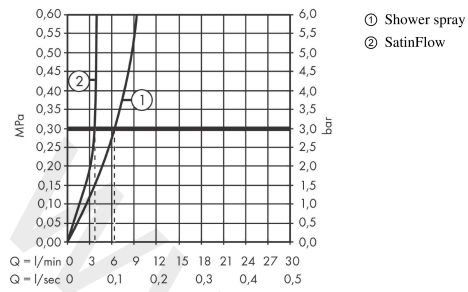

Aquno Select M81

Single lever kitchen mixer 250, pull-out spout, 2jet

Finish: **Stainless Steel Finish**

Article Number: **73836800**

Flowchart

Aquno Select M81**Single lever kitchen mixer 250, pull-out spout, 2jet**Finish: **Stainless Steel Finish** Article Number: **73836800****Spare part list**