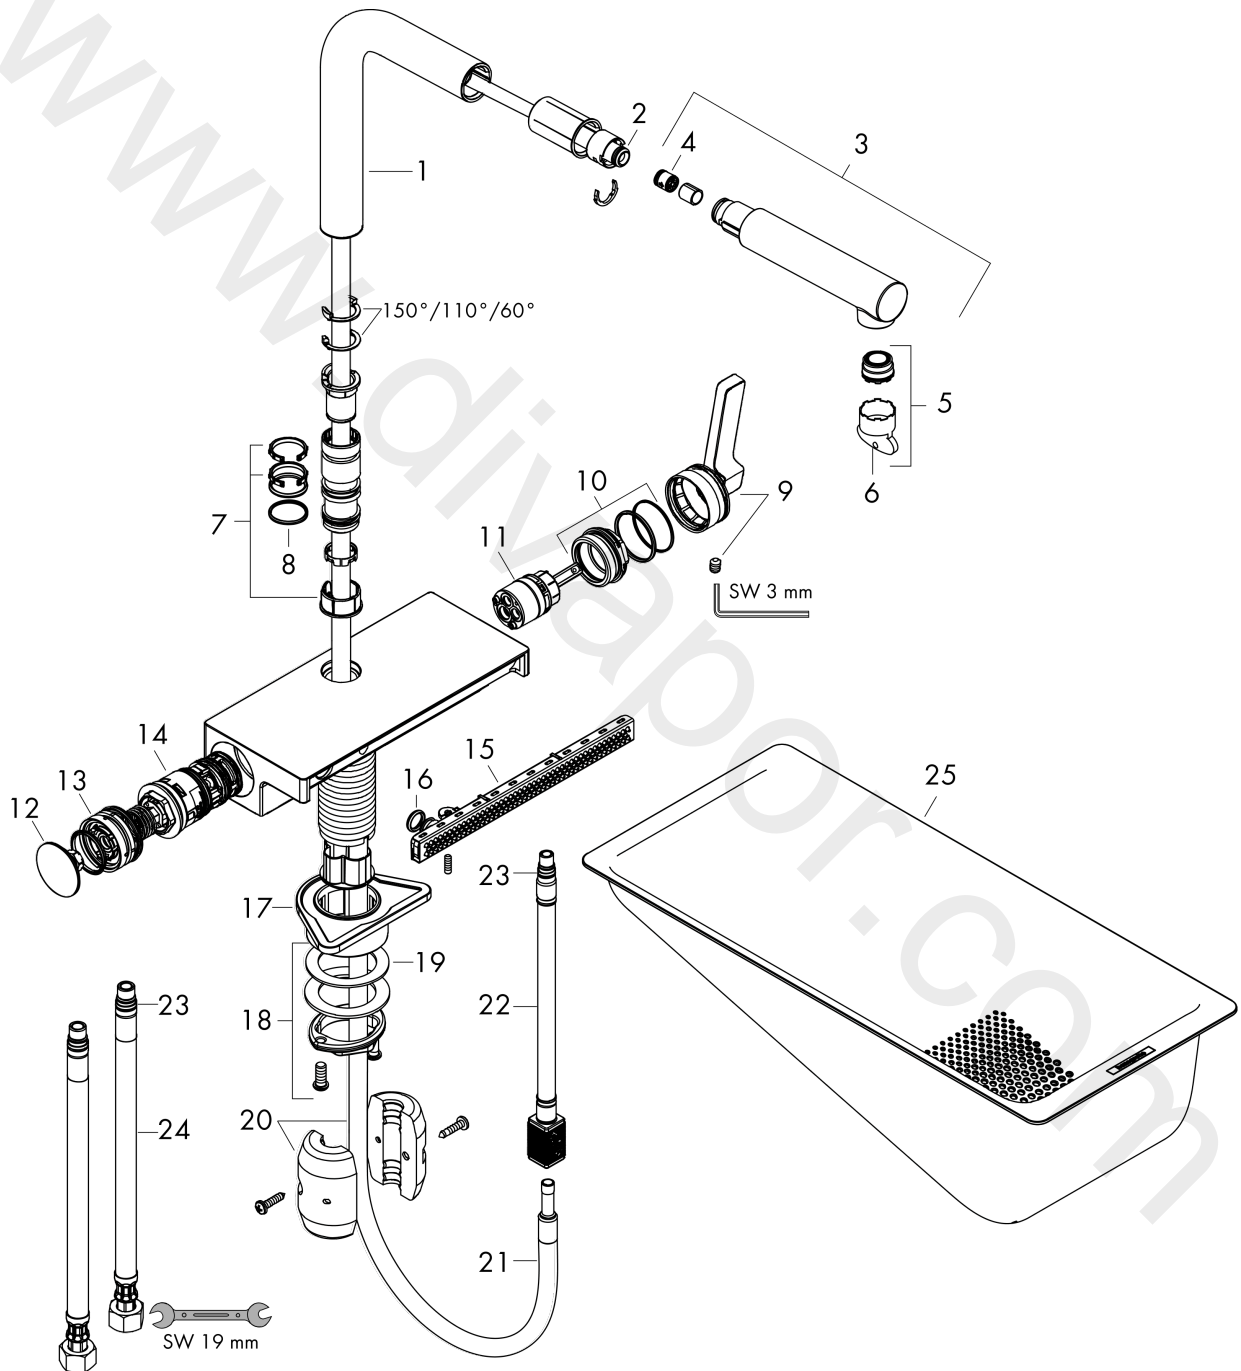

Aquno Select M81
Single lever kitchen mixer 250, pull-out spout, 2jet
Finish: **Matt Black** Article Number: **73836670**

Exploded Drawing

Year of production: >04/20

Aquno Select M81
Single lever kitchen mixer 250, pull-out spout, 2jet
Finish: **Matt Black** Article Number: **73836670**

Spare part list

Year of production: >04/20

Pos.	Description	Article Number	Price	PU
1	spout cpl.	94098670	£ 163,00	1
2	O-ring 8x2	98112000	£ 3,30	1
3	handspray	93751670	£ 118,00	1
4	non return valve DW 10	96456000	£ 9,00	1
5	spray former	93748000	£ 25,00	1
6	service tool	93750000	£ 9,00	1
7	set of lever collars	98365000	£ 9,00	1
8	O-ring 19x2	98426000	£ 3,30	1
9	handle	93776670	£ 163,00	1
10	nut	92926000	£ 16,10	1
11	cartridge, assy	93183000	£ 137,00	1
12	cover	93777670	£ 118,00	1
13	spring with sleeve	93782000	£ 137,00	1
14	selector assy	93558000	£ 110,00	1
15	spray head cpl.	93781670	£ 260,00	1
16	O-ring 10x2	98170000	£ 3,30	1
17	support	97523000	£ 6,10	1
18	fixing set (Ø 34)	95049000	£ 16,10	1
19	lever collar	97548000	£ 3,30	1
20	weight	92500000	£ 43,00	1
21	hose 1,50 m	93816000	£ 96,00	1
22	connection hose 400 mm M10x1	92914000	£ 64,00	1
23	O-ring 8x1,75	97827000	£ 3,30	1
24	connection hose 900 mm M10x1 G3/8	93780000	£ 51,00	1
25	-	40963000	£ 29,00	1
26	spout cpl.	93749670	£ 96,00	1