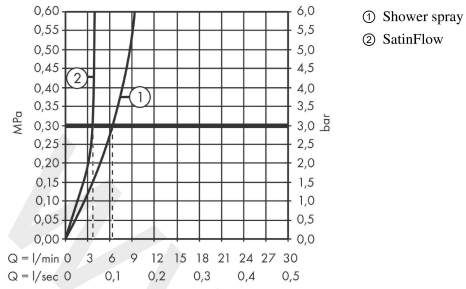

Aquno Select M81
Single lever kitchen mixer 250, pull-out spout, 2jet
Finish: **Matt Black** Article Number: **73836670**

Flowchart

www.divapor.com