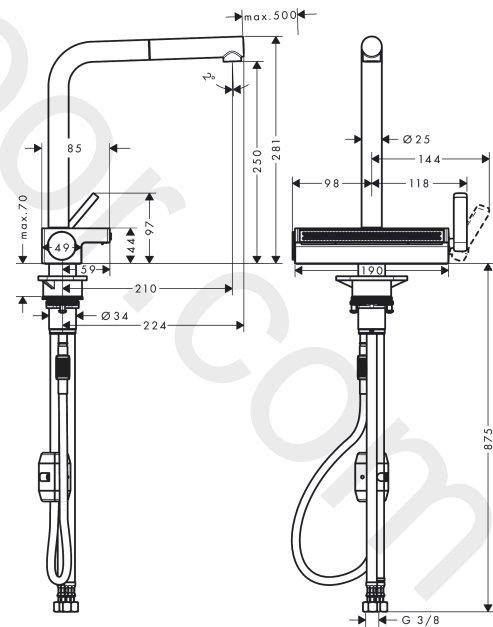

Scale drawing