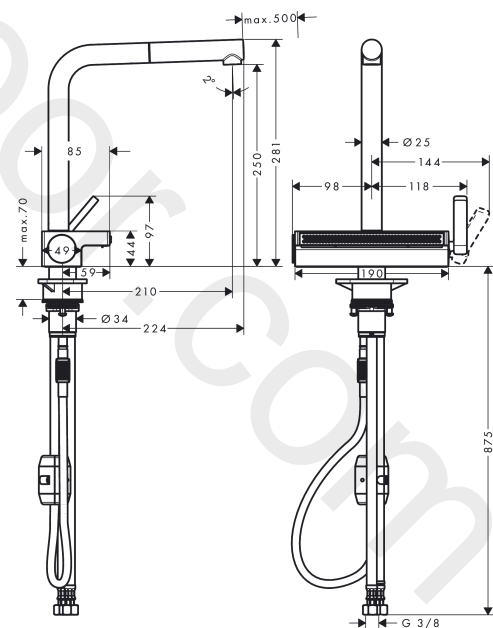

Scale drawing