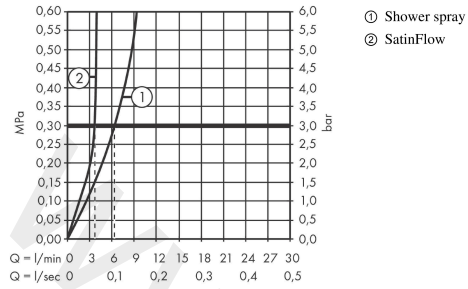

Aquno Select M81
Single lever kitchen mixer 250, pull-out spout, 2jet
Finish: **Chrome** Article Number: **73836000**

Flowchart