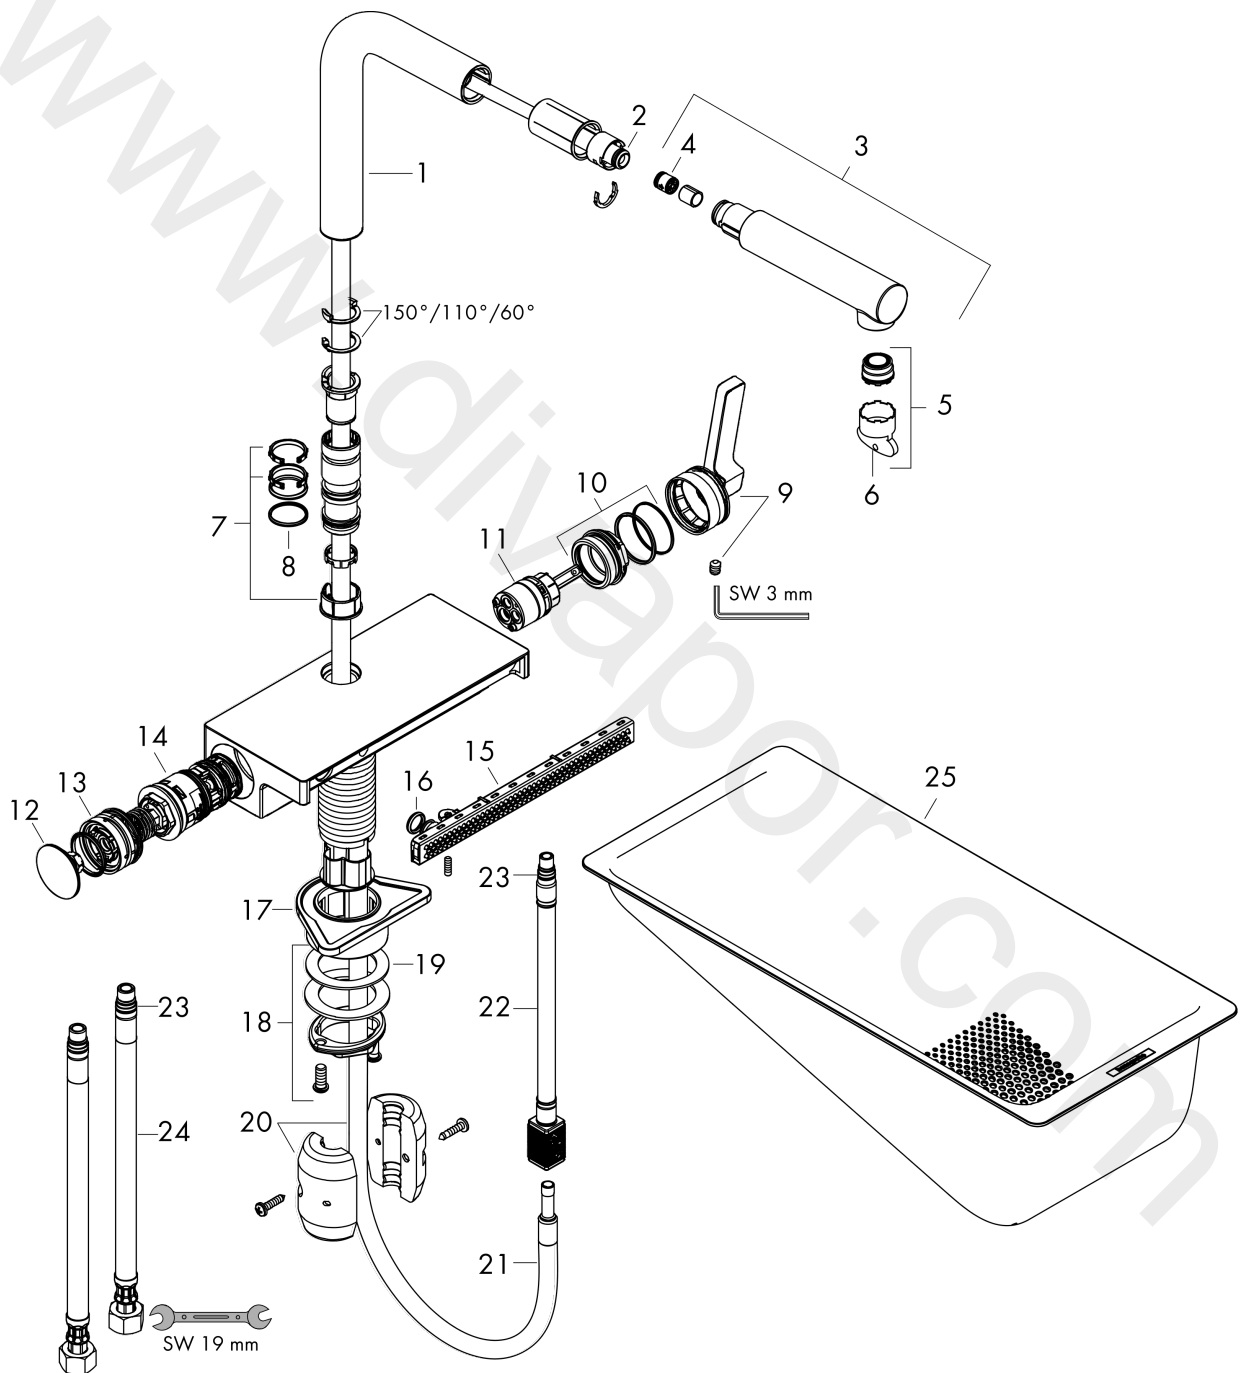

Aquno Select M81

Single lever kitchen mixer 250, pull-out spout, 2jet

Finish: **Chrome** Article Number: **73836000**

Description

product features

- consists of: single lever kitchen mixer, multifunctional strainer
- ComfortZone 250
- I-spout
- swivel range adjustable in 3 steps 60°, 110° or 150°
- laminar spray, SatinFlow
- change between SatinFlow and pull-out spout at the touch of a button
- MagFit magnetic shower support
- connection dimension: DN15
- maximum flow rate at 3 bar: 7 l/min
- ceramic cartridge
- connection type: G 3/8 connections
- integrated non-return valve
- not suitable for continuous flow water heaters
- extension length up to 50 cm
- tap hole with \varnothing 35 mm required, recommendation: the middle of tap hole drilling should be max. 50 mm from the back side of of the bowl

Exploded Drawing

Year of production: >12/19

Aquno Select M81
Single lever kitchen mixer 250, pull-out spout, 2jet
 Finish: **Chrome** Article Number: **73836000**

Spare part list

Year of production: >12/19

Pos.	Description	Article Number	Price	PU
1	spout cpl.	94098000	£ 110,00	1
2	O-ring 8x2	98112000	£ 3,30	1
3	handspray	93751000	£ 79,00	1
4	non return valve DW 10	96456000	£ 9,00	1
5	spray former	93748000	£ 25,00	1
6	service tool	93750000	£ 9,00	1
7	set of lever collars	98365000	£ 9,00	1
8	O-ring 19x2	98426000	£ 3,30	1
9	handle	93776000	£ 110,00	1
10	nut	92926000	£ 16,10	1
11	cartridge, assy	93183000	£ 137,00	1
12	cover	93777000	£ 79,00	1
13	spring with sleeve	93782000	£ 137,00	1
14	selector assy	93558000	£ 110,00	1
15	spray head cpl.	93781000	£ 173,00	1
16	O-ring 10x2	98170000	£ 3,30	1
17	support	97523000	£ 6,10	1
18	fixing set (Ø 34)	95049000	£ 16,10	1
19	lever collar	97548000	£ 3,30	1
20	weight	92500000	£ 43,00	1
21	hose 1,50 m	93816000	£ 96,00	1
22	connection hose 400 mm M10x1	92914000	£ 64,00	1
23	O-ring 8x1,75	97827000	£ 3,30	1
24	connection hose 900 mm M10x1 G3/8	93780000	£ 51,00	1
25	-	40963000	£ 29,00	1