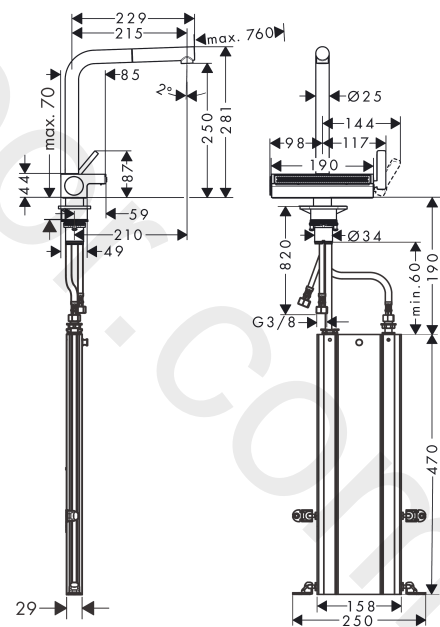

Scale drawing