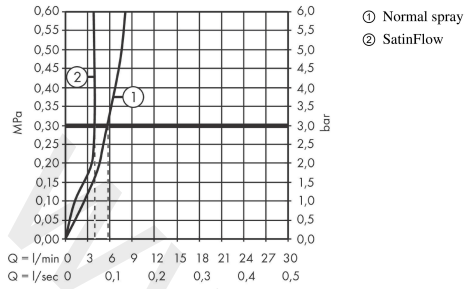

Technology

Design awards

Product image

Scale drawing

Aquno Select M81

Single lever kitchen mixer 250, pull-out spout, 2jet, sBox, nordics

Finish: **Matt Black** Article Number: **73835670**

Flowchart