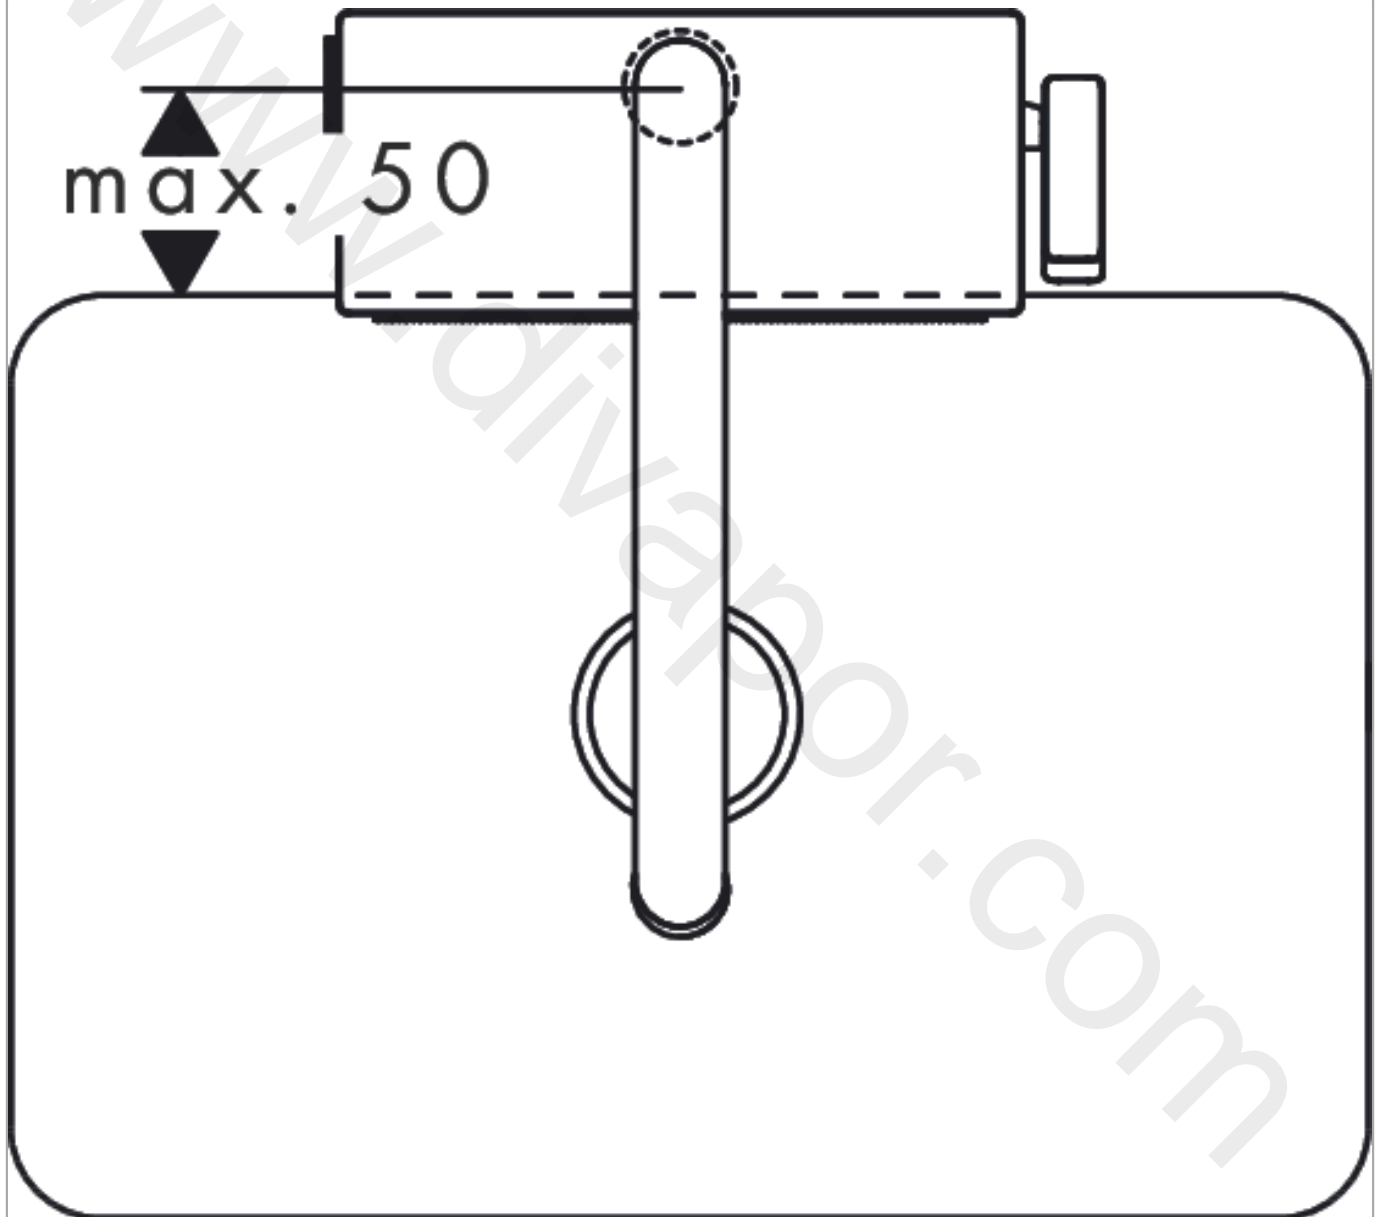

Aquno Select M81

Single lever kitchen mixer 250, pull-out spout, 2jet, sBox, nordics

Finish: **Matt Black** Article Number: **73835670**

Installation examples