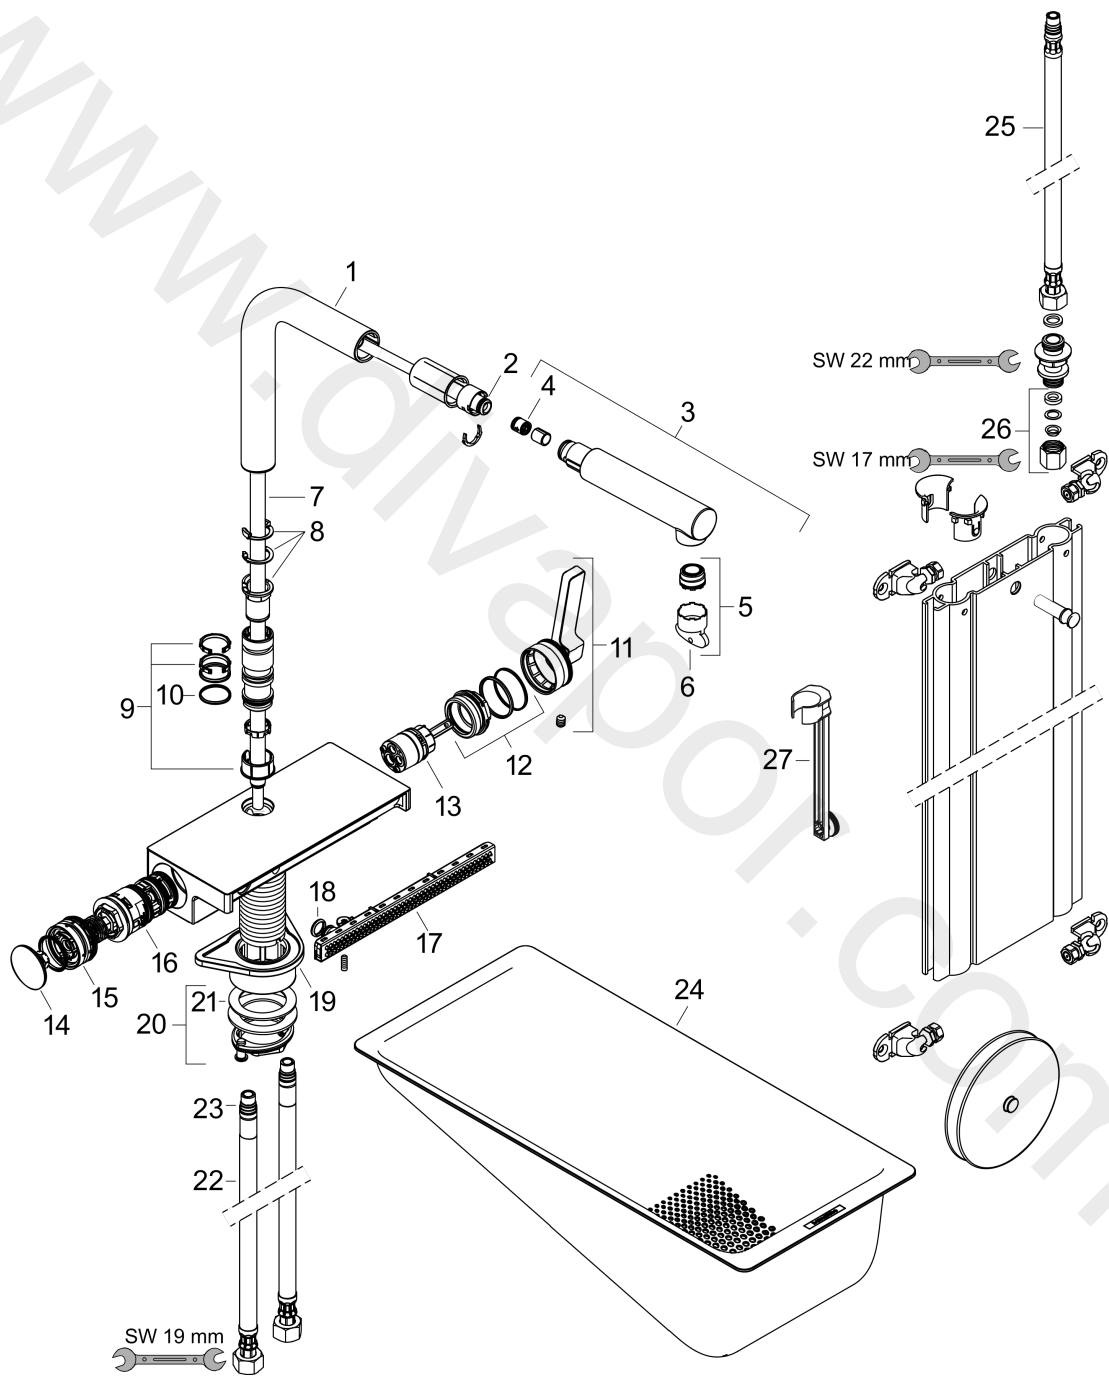

Aquno Select M81
Single lever kitchen mixer 250, pull-out spout, 2jet, sBox, nordics
Finish: **Matt Black** Article Number: **73835670**

Exploded Drawing

Year of production: >04/20

Aquno Select M81

Single lever kitchen mixer 250, pull-out spout, 2jet, sBox, nordics

Finish: **Matt Black** Article Number: **73835670**

Spare part list

Year of production: >04/20

Pos.	Description	Article Number	Price	PU
1	spout cpl.	94098670	£ 163,00	1
2	O-ring 8x2	98112000	£ 3,30	1
3	handspray	93751670	£ 118,00	1
4	non return valve DW 10	96456000	£ 9,00	1
5	spray former	93748000	£ 25,00	1
6	service tool	93750000	£ 9,00	1
7	hose	93814000	£ 110,00	1
8	set of lever collars	98365000	£ 9,00	1
9	O-ring 19x2	98426000	£ 3,30	1
10	handle	93776670	£ 163,00	1
11	nut	92926000	£ 16,10	1
12	cartridge, assy	93183000	£ 137,00	1
13	cover	93777670	£ 118,00	1
14	spring with sleeve	93782000	£ 137,00	1
15	selector assy	93558000	£ 110,00	1
16	spray head cpl.	93781670	£ 260,00	1
17	O-ring 10x2	98170000	£ 3,30	1
18	support	97523000	£ 6,10	1
19	fixing set (special)	93253000	£ 20,50	1
20	lever collar	97548000	£ 3,30	1
21	connection hose 900 mm M10x1 G3/8	93780000	£ 51,00	1
22	O-ring 8x1,75	97827000	£ 3,30	1
23	-	40963XXX	> £ 29,00	-
24	connection hose 450 mm M10x1 G3/8	96507000	£ 43,00	1
25	squeezing connection	96099000	£ 9,00	1
26	extension set	43333000	£ 30,00	1