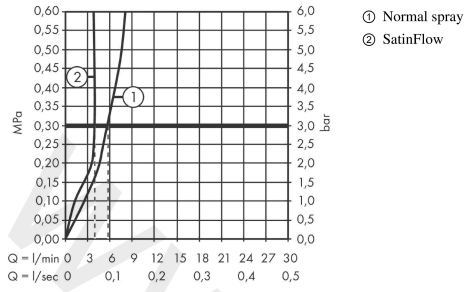

Aquno Select M81

Single lever kitchen mixer 250, pull-out spout, 2jet, sBox, nordics

Finish: **Chrome** Article Number: **73835000**

Flowchart