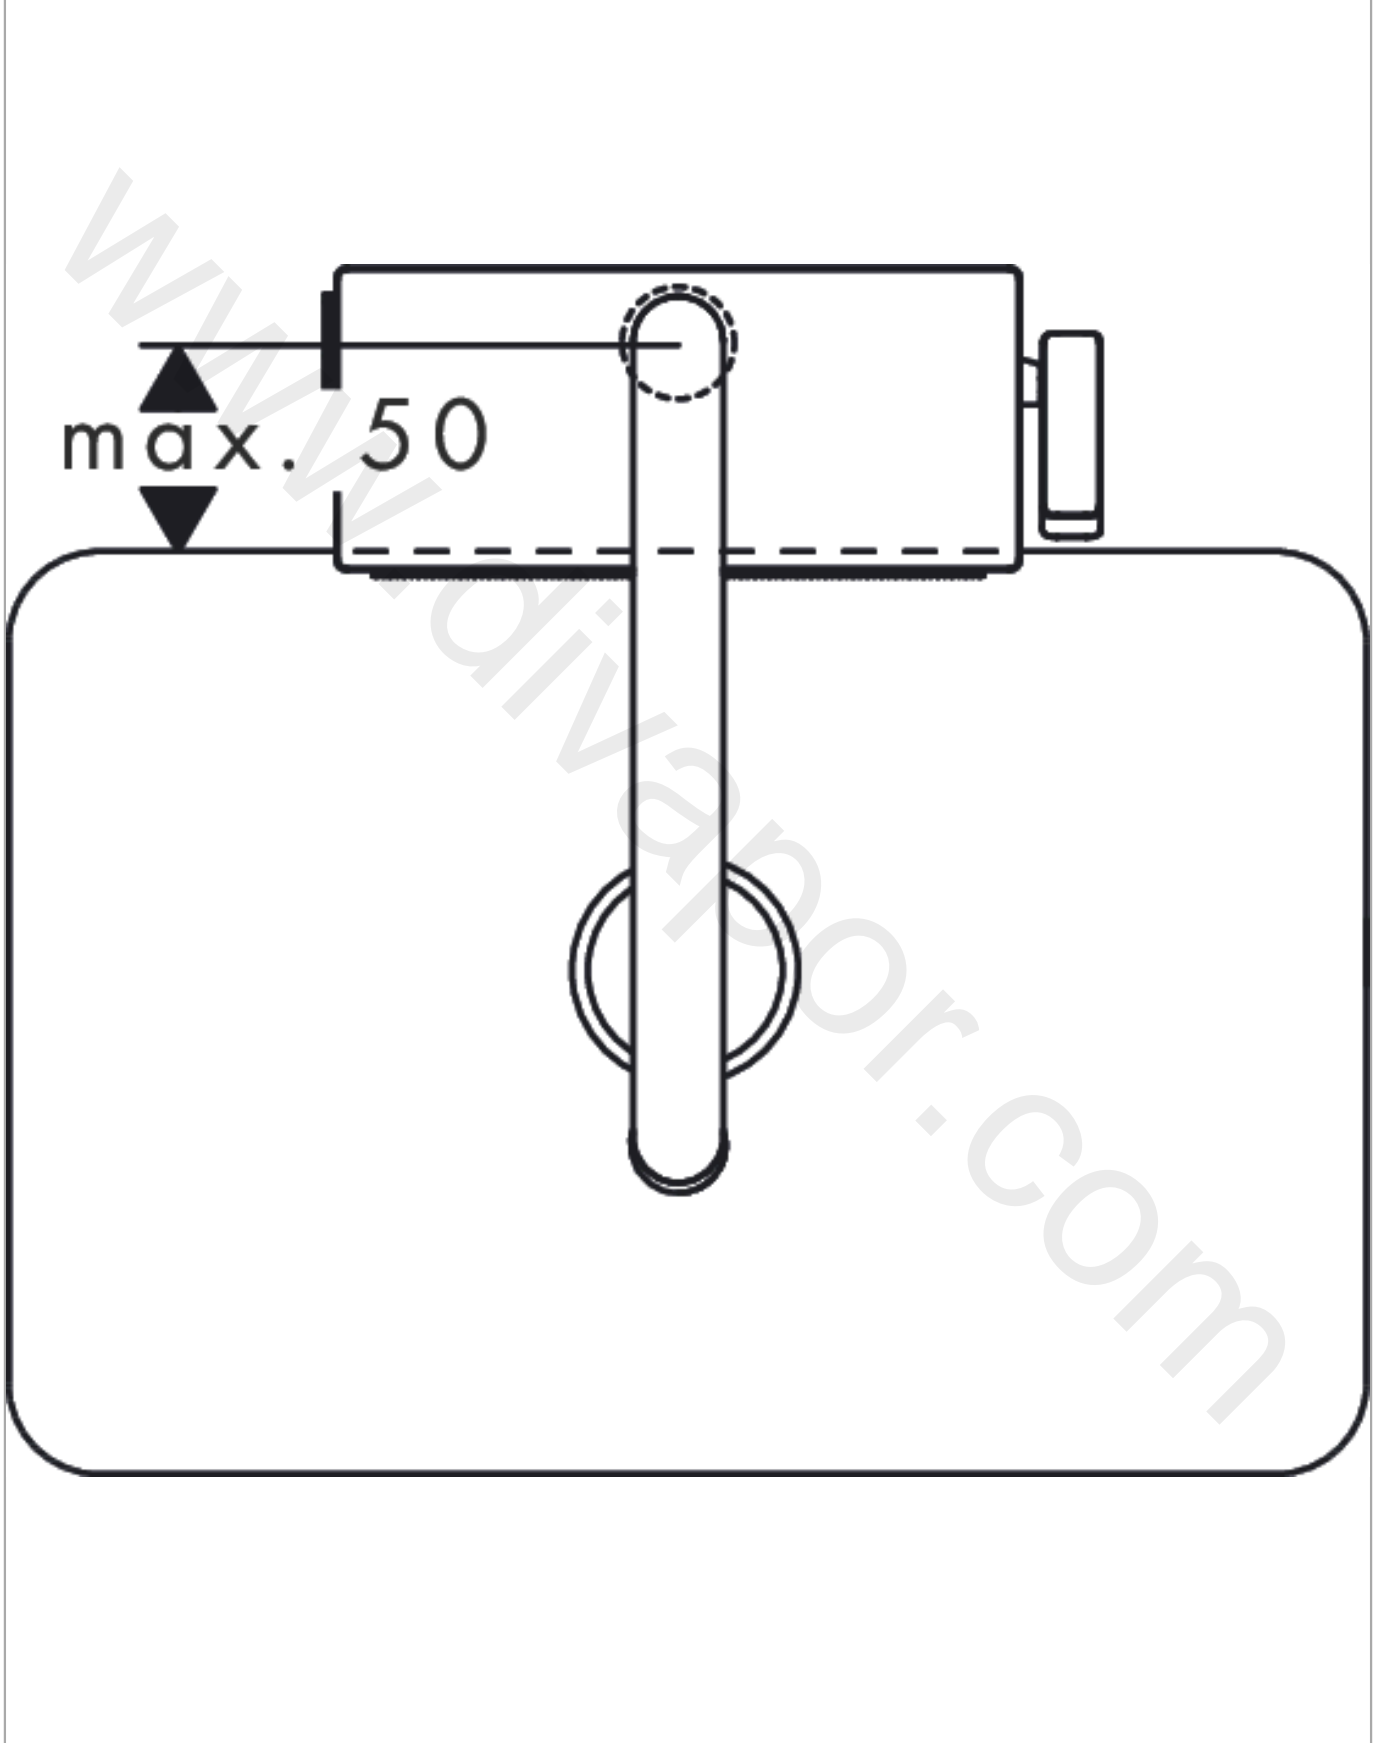

Aquno Select M81
Single lever kitchen mixer 250, pull-out spout, 2jet, sBox, nordics
Finish: **Chrome** Article Number: **73835000**

Installation examples