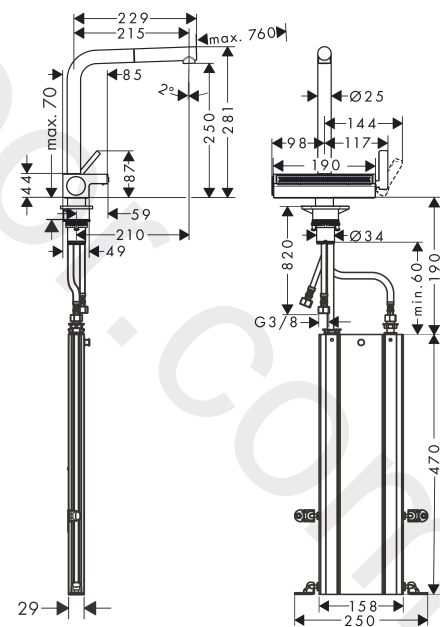

Scale drawing