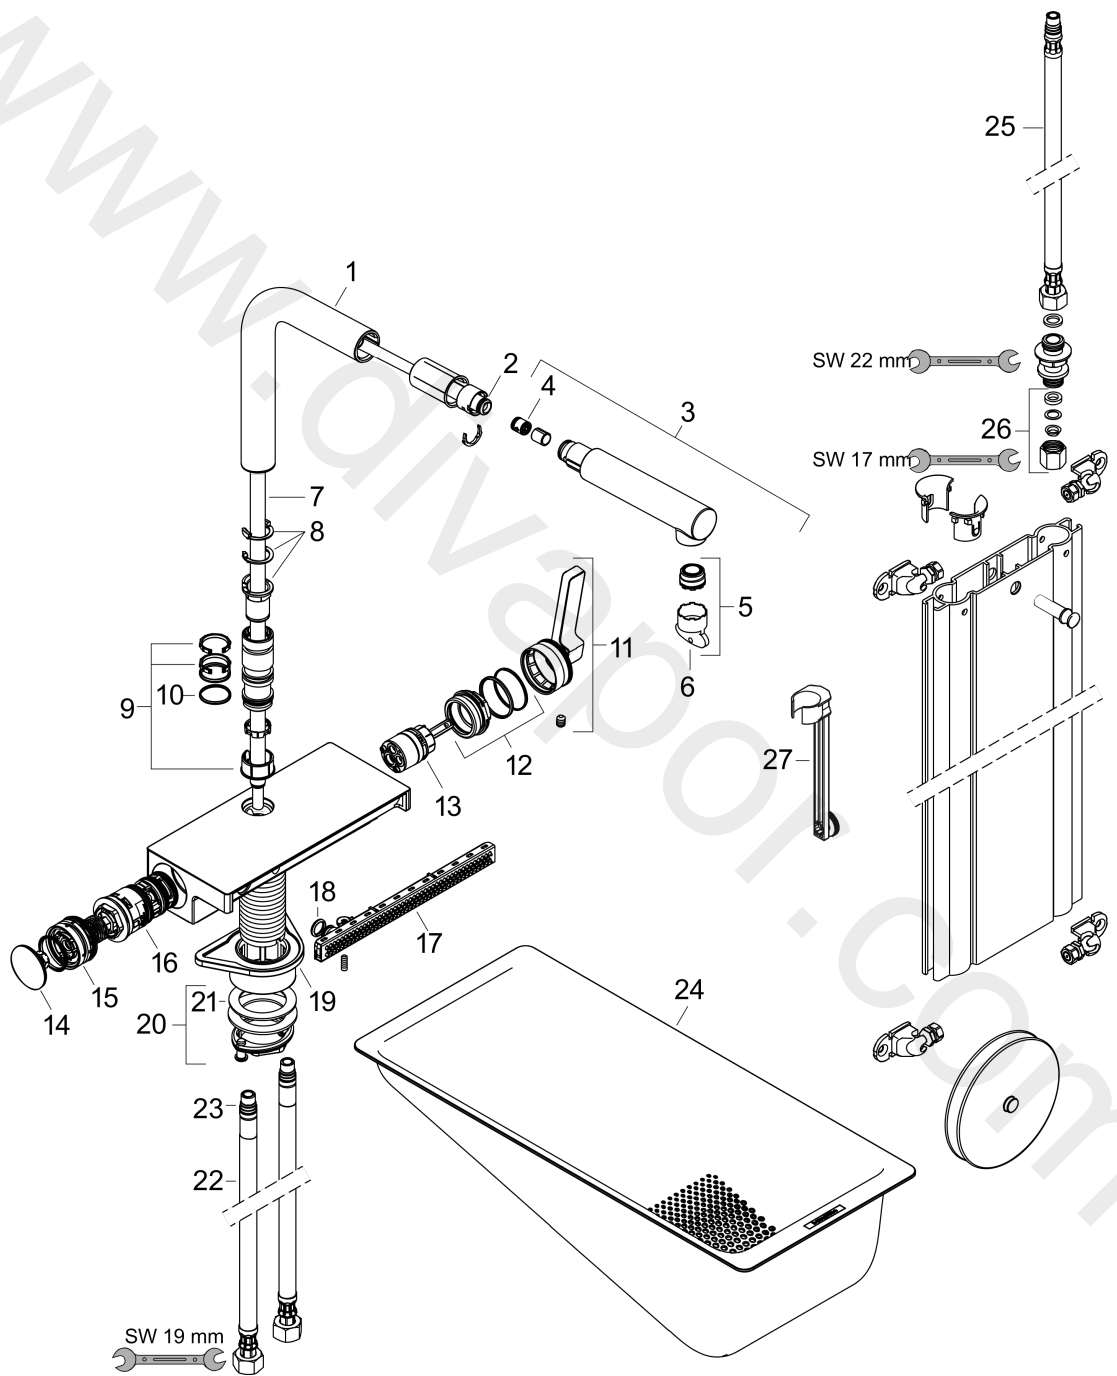

Aquno Select M81

Single lever kitchen mixer 250, pull-out spout, 2jet, sBox, nordics

Finish: **Chrome** Article Number: **73835000**

Description

product features

- consists of: single lever kitchen mixer, hose box
- ComfortZone 250
- I-spout
- swivel range adjustable in 3 steps 60°, 110° or 150°
- laminar spray, SatinFlow
- MagFit magnetic shower support
- connection dimension: DN15
- maximum flow rate at 3 bar: 6 l/min
- ceramic cartridge
- connection type: G 3/8 connections
- integrated non-return valve
- not suitable for continuous flow water heaters
- sBox for quiet, smooth and protected hose guidance in the cabinet, under the countertop
- extension length up to 50 cm
- tap hole with \varnothing 35 mm required, recommendation: the middle of tap hole drilling should be max. 50 mm from the back side of of the bowl

Finish: **Chrome** Article Number: **73835000**

Exploded Drawing

Year of production: >04/20

Aquno Select M81**Single lever kitchen mixer 250, pull-out spout, 2jet, sBox, nordics**Finish: **Chrome** Article Number: **73835000****Spare part list**